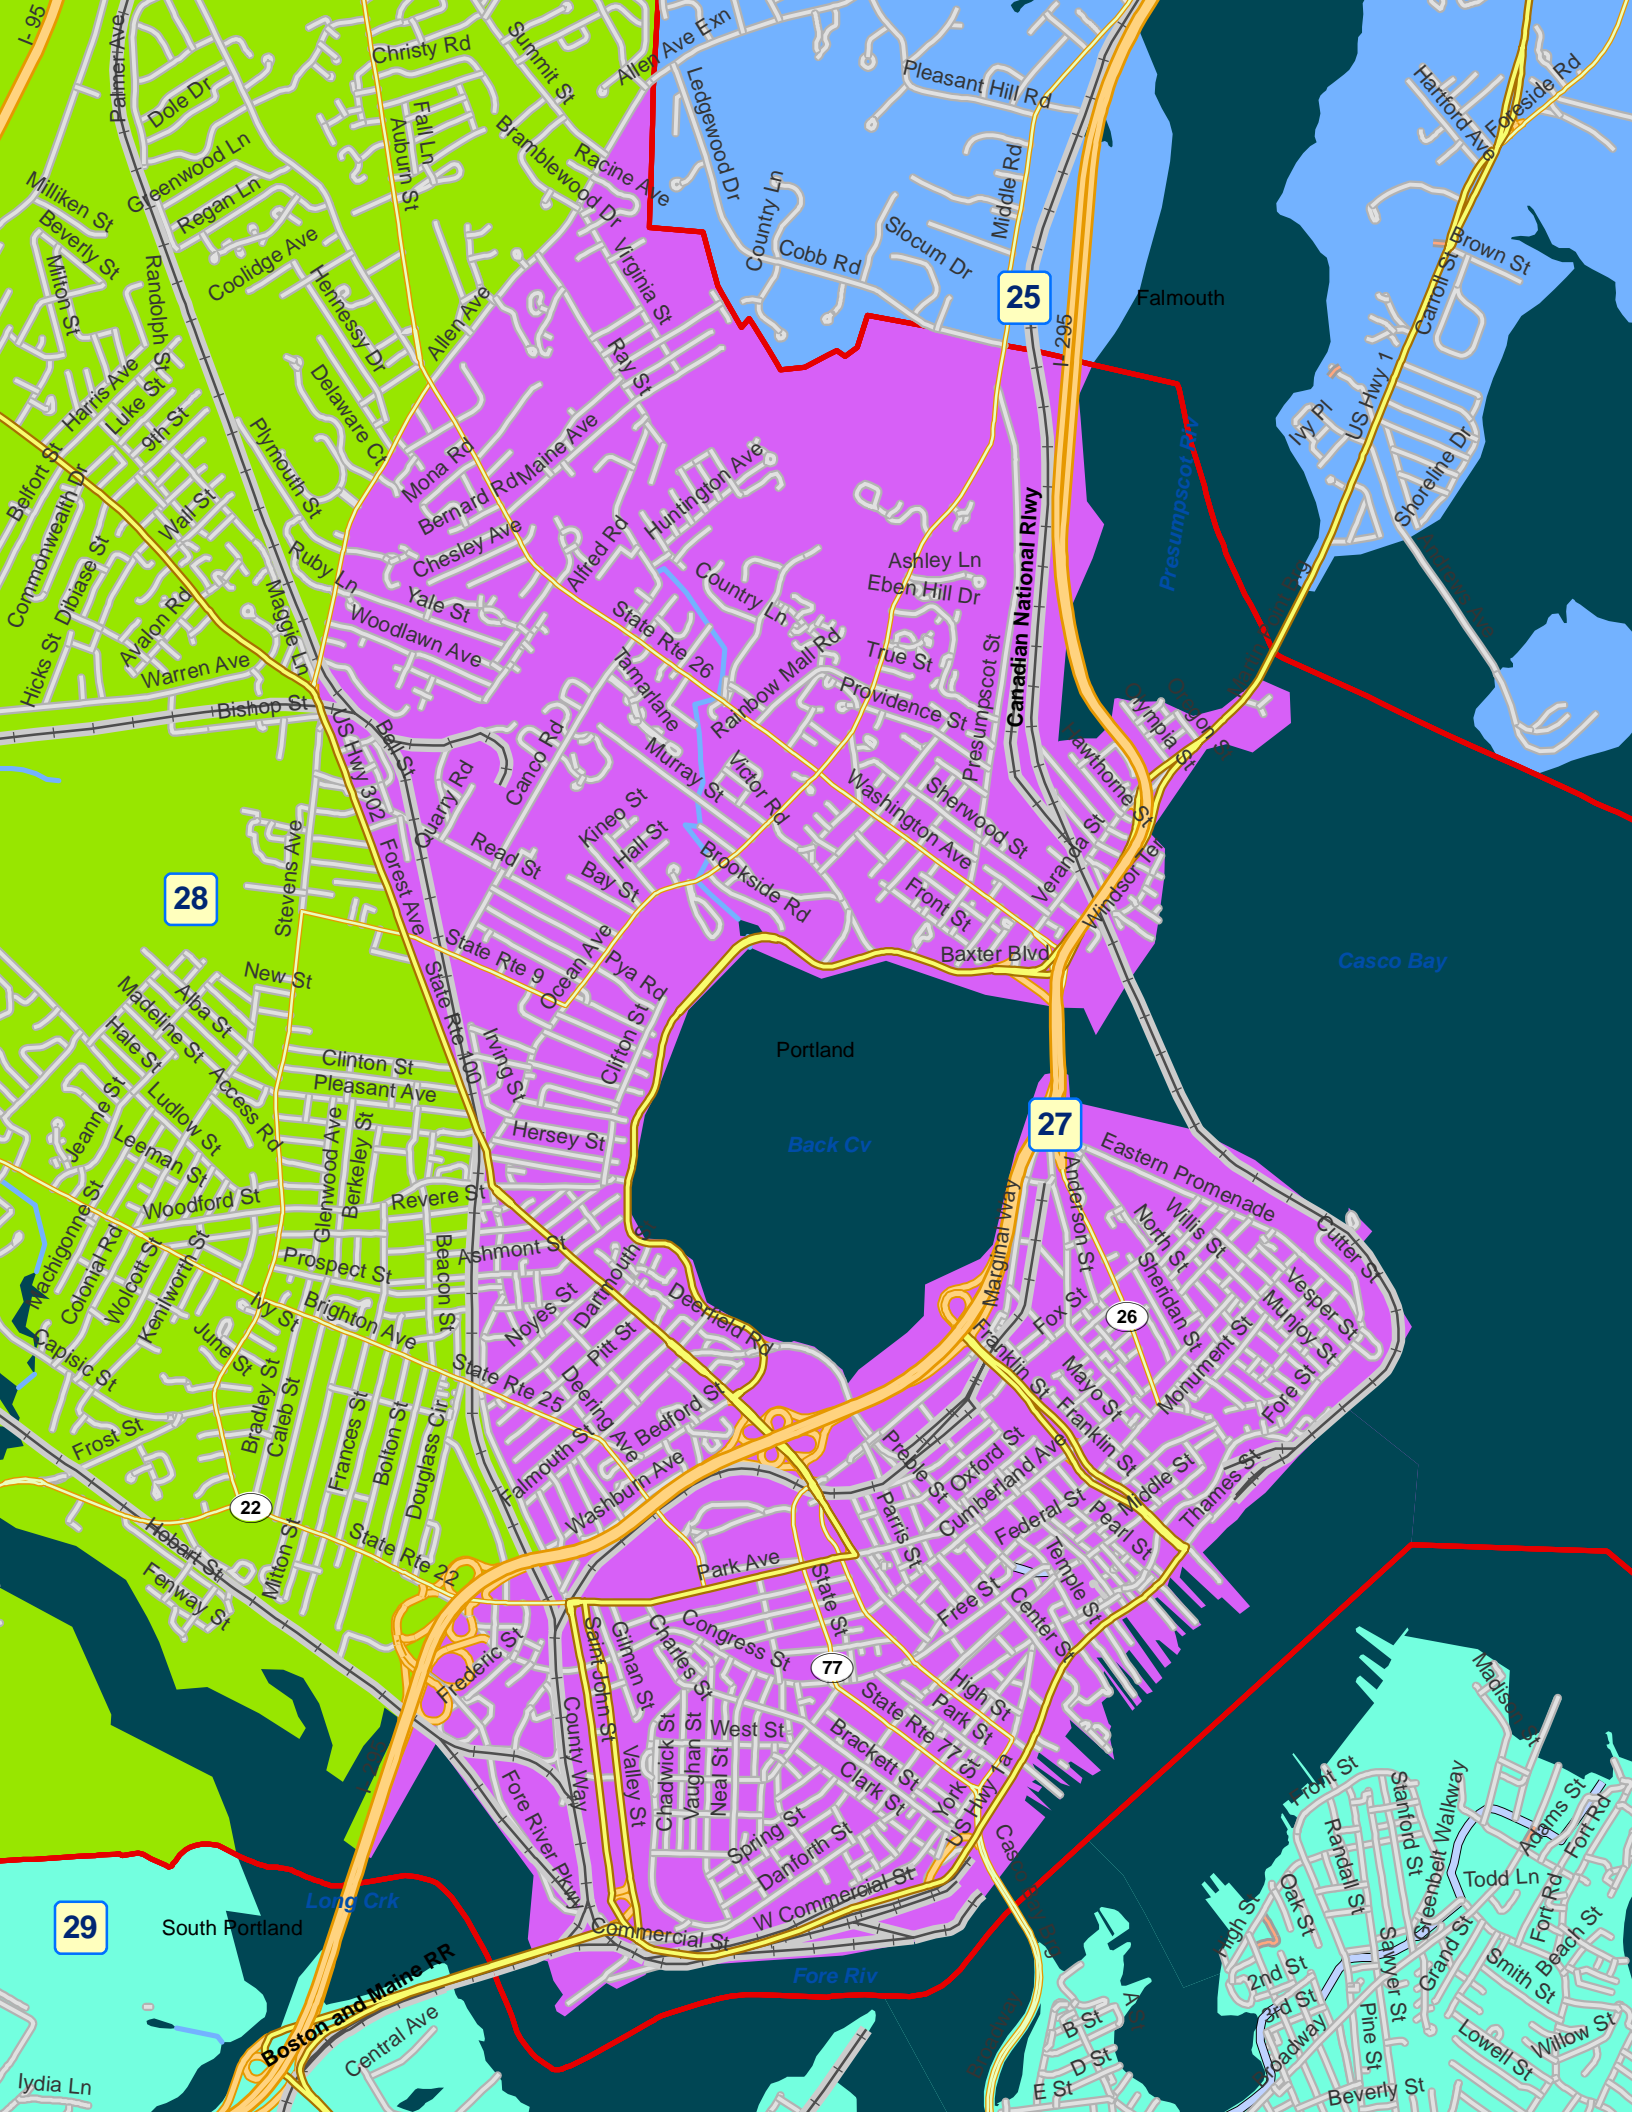

Cumberland

Chebeague Island

Atlantic Ocean

Casco Bay

Falmouth

Presumpscot Riv

25

28

Back Cv

Portland

27

Long Island

27

Fore Riv

South Portland

29

Cape Elizabeth

28

25

27

26

22

29

77