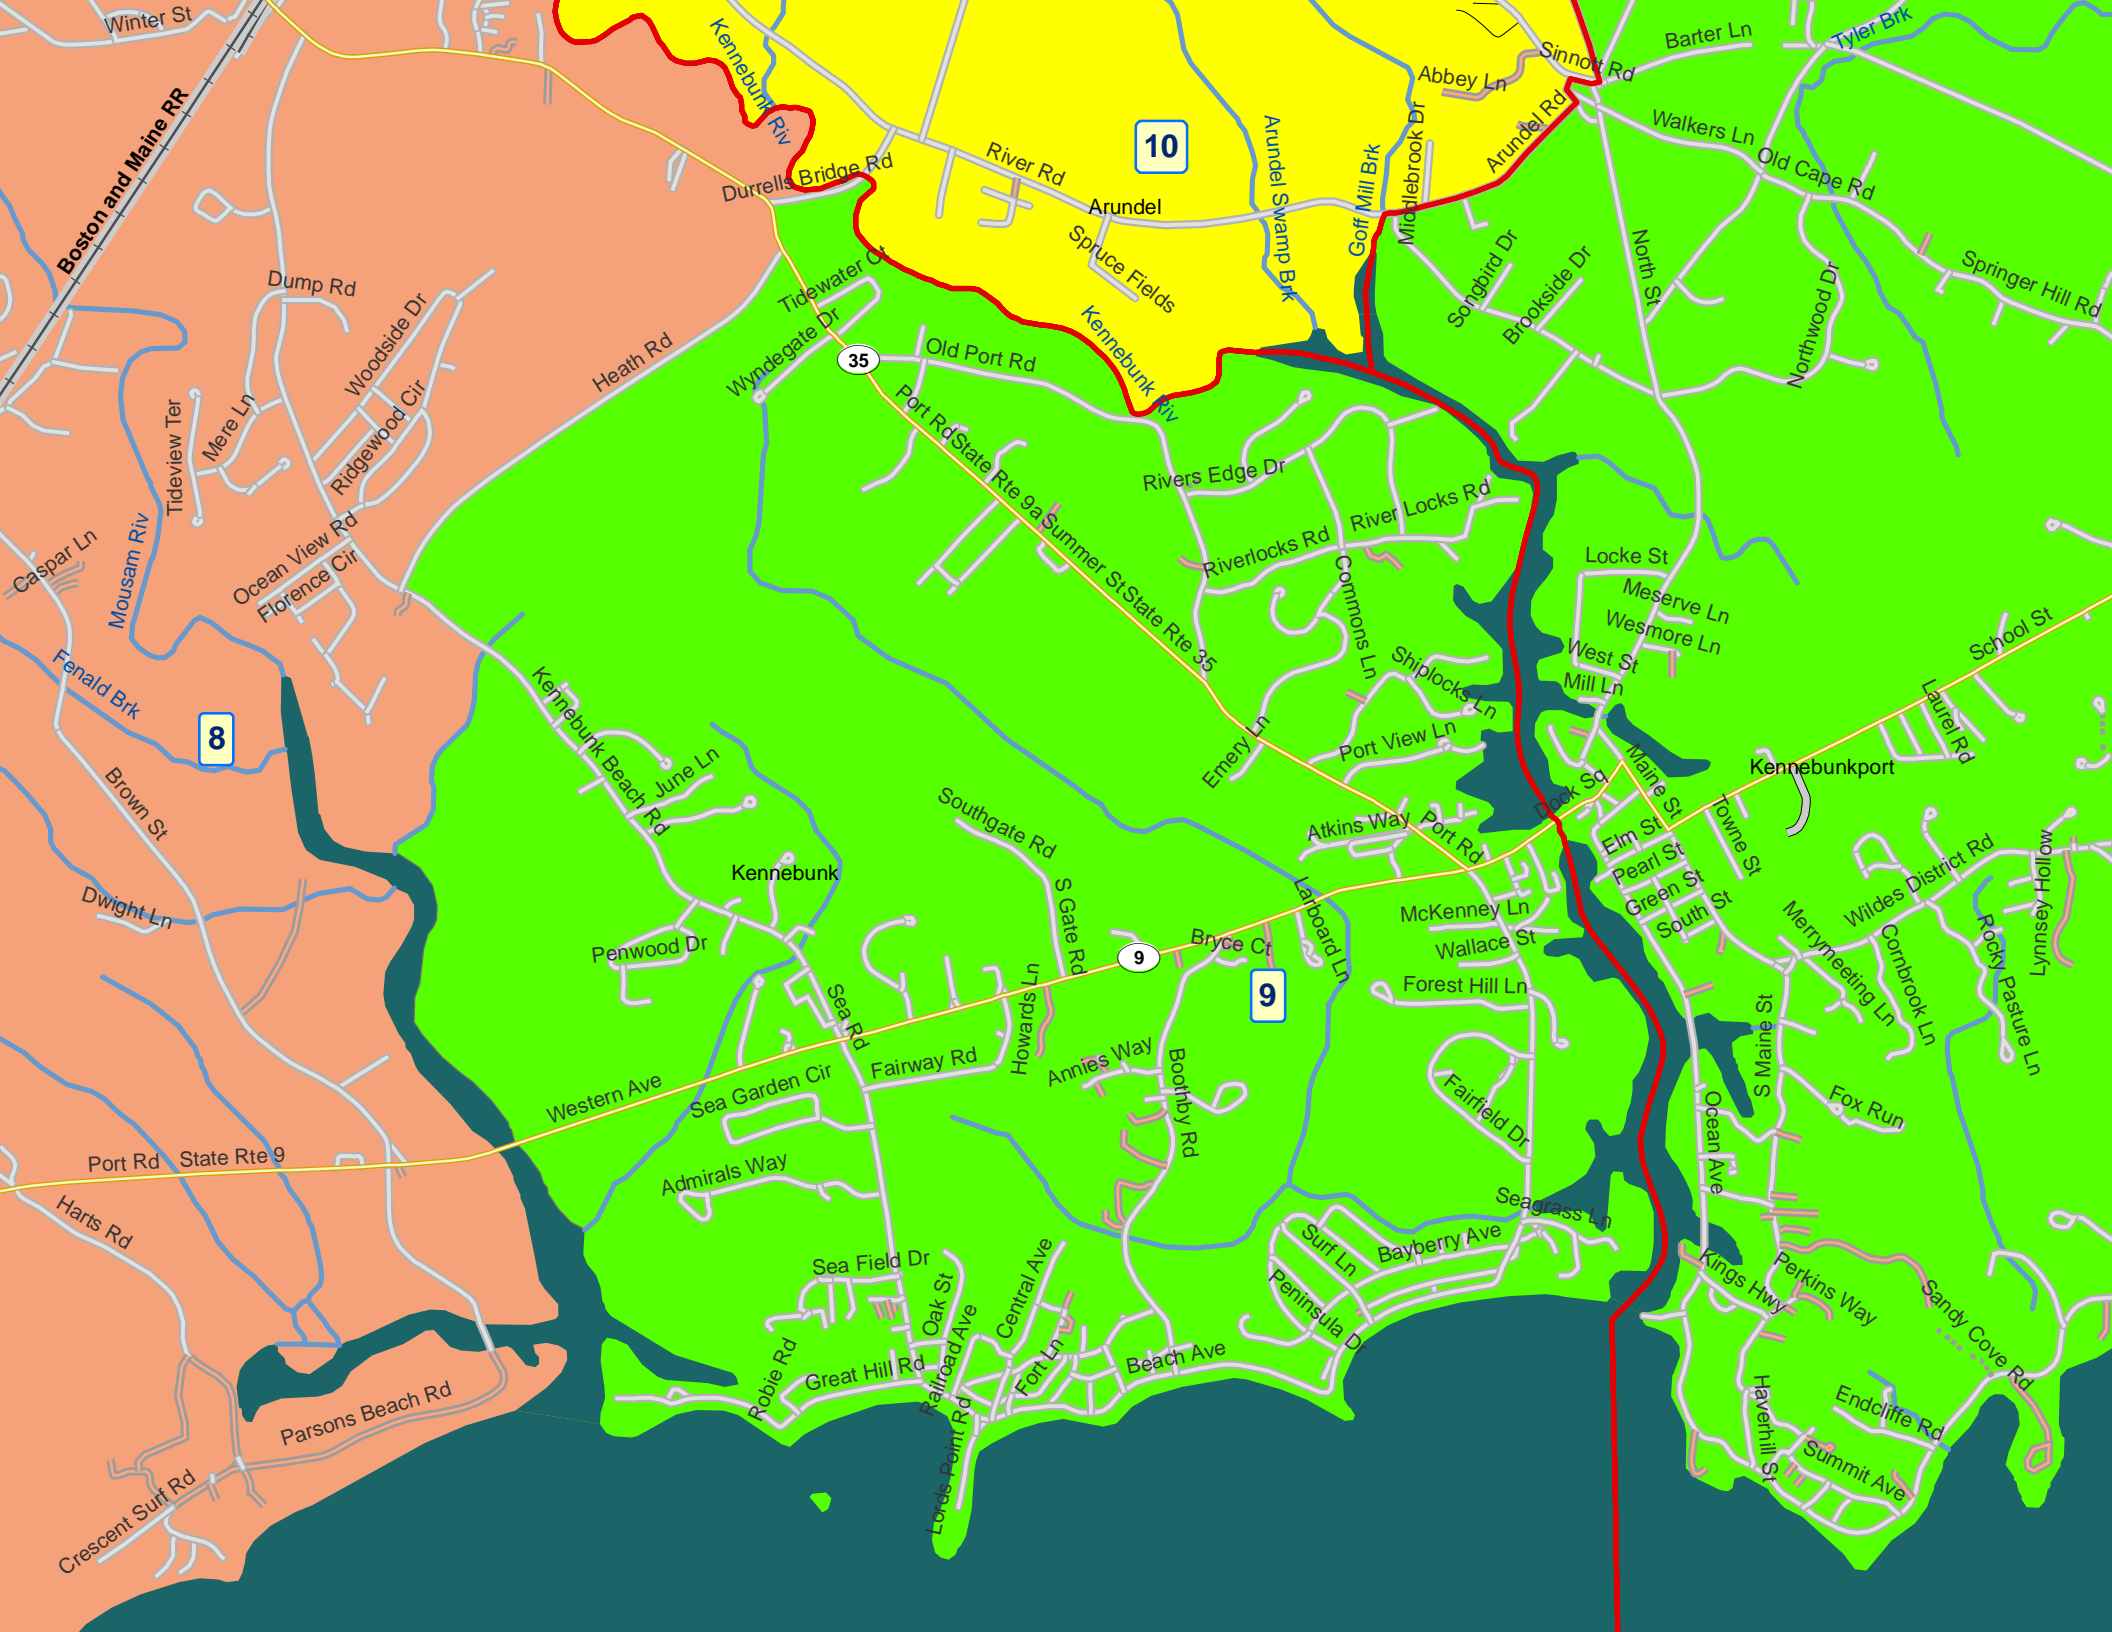

Winter St
Boston and Maine RR

10

8

35

9

9

Kennebunk Riv

Kennebunk Riv

Kennebunk Beach Rd

Kennebunk

Kennebunkport

Dump Rd
Woodside Dr
Ridgewood Cir
Ocean View Rd
Florence Cir

Fenald Brk
Brown St
Dwight Ln

Port Rd State Rte 9
Harts Rd
Parsons Beach Rd
Crescent Surf Rd

Durrells Bridge Rd
Heath Rd
Wyndegate Dr
Old Port Rd

June Ln
Penwood Dr
Western Ave
Sea Garden Cir
Admirals Way

Sea Field Dr
Great Hill Rd
Robie Rd
Railroad Ave
Fort Ln

River Rd
Arundel
Spruce Fields
Arundel Swamp Bk

Rivers Edge Dr
River Locks Rd
Riverlocks Rd
Commons Ln
Shiplocks Ln
Port View Ln
Emery Ln

Southgate Rd
S Gate Rd
Howards Ln
Annies Way
Boothby Rd

Surf Ln
Bayberry Ave
Peninsula Dr
Beach Ave

Abbey Ln
Sinnot Rd
Arundel Rd
Walkers Ln
Old Cape Rd
North St
Springer Hill Rd

Locke St
Meserve Ln
Wesmore Ln
West St
Mill Ln

Atkins Way
Port Rd
McKenney Ln
Wallace St
Forest Hill Ln
Fairfield Dr
Seagrass Ln

Ocean Ave
S Maine St
Kings Hwy
Perkins Way
Sandy Cove Rd
Endoliffe Rd
Summit Ave
Havethill St

Barter Ln
Tyler Brk
Northwood Dr

School St
Laurel Rd
Merrymeeting Ln
Wildes District Rd
Rocky Pasture Ln
Lynnsey Hollow

Summit Ave