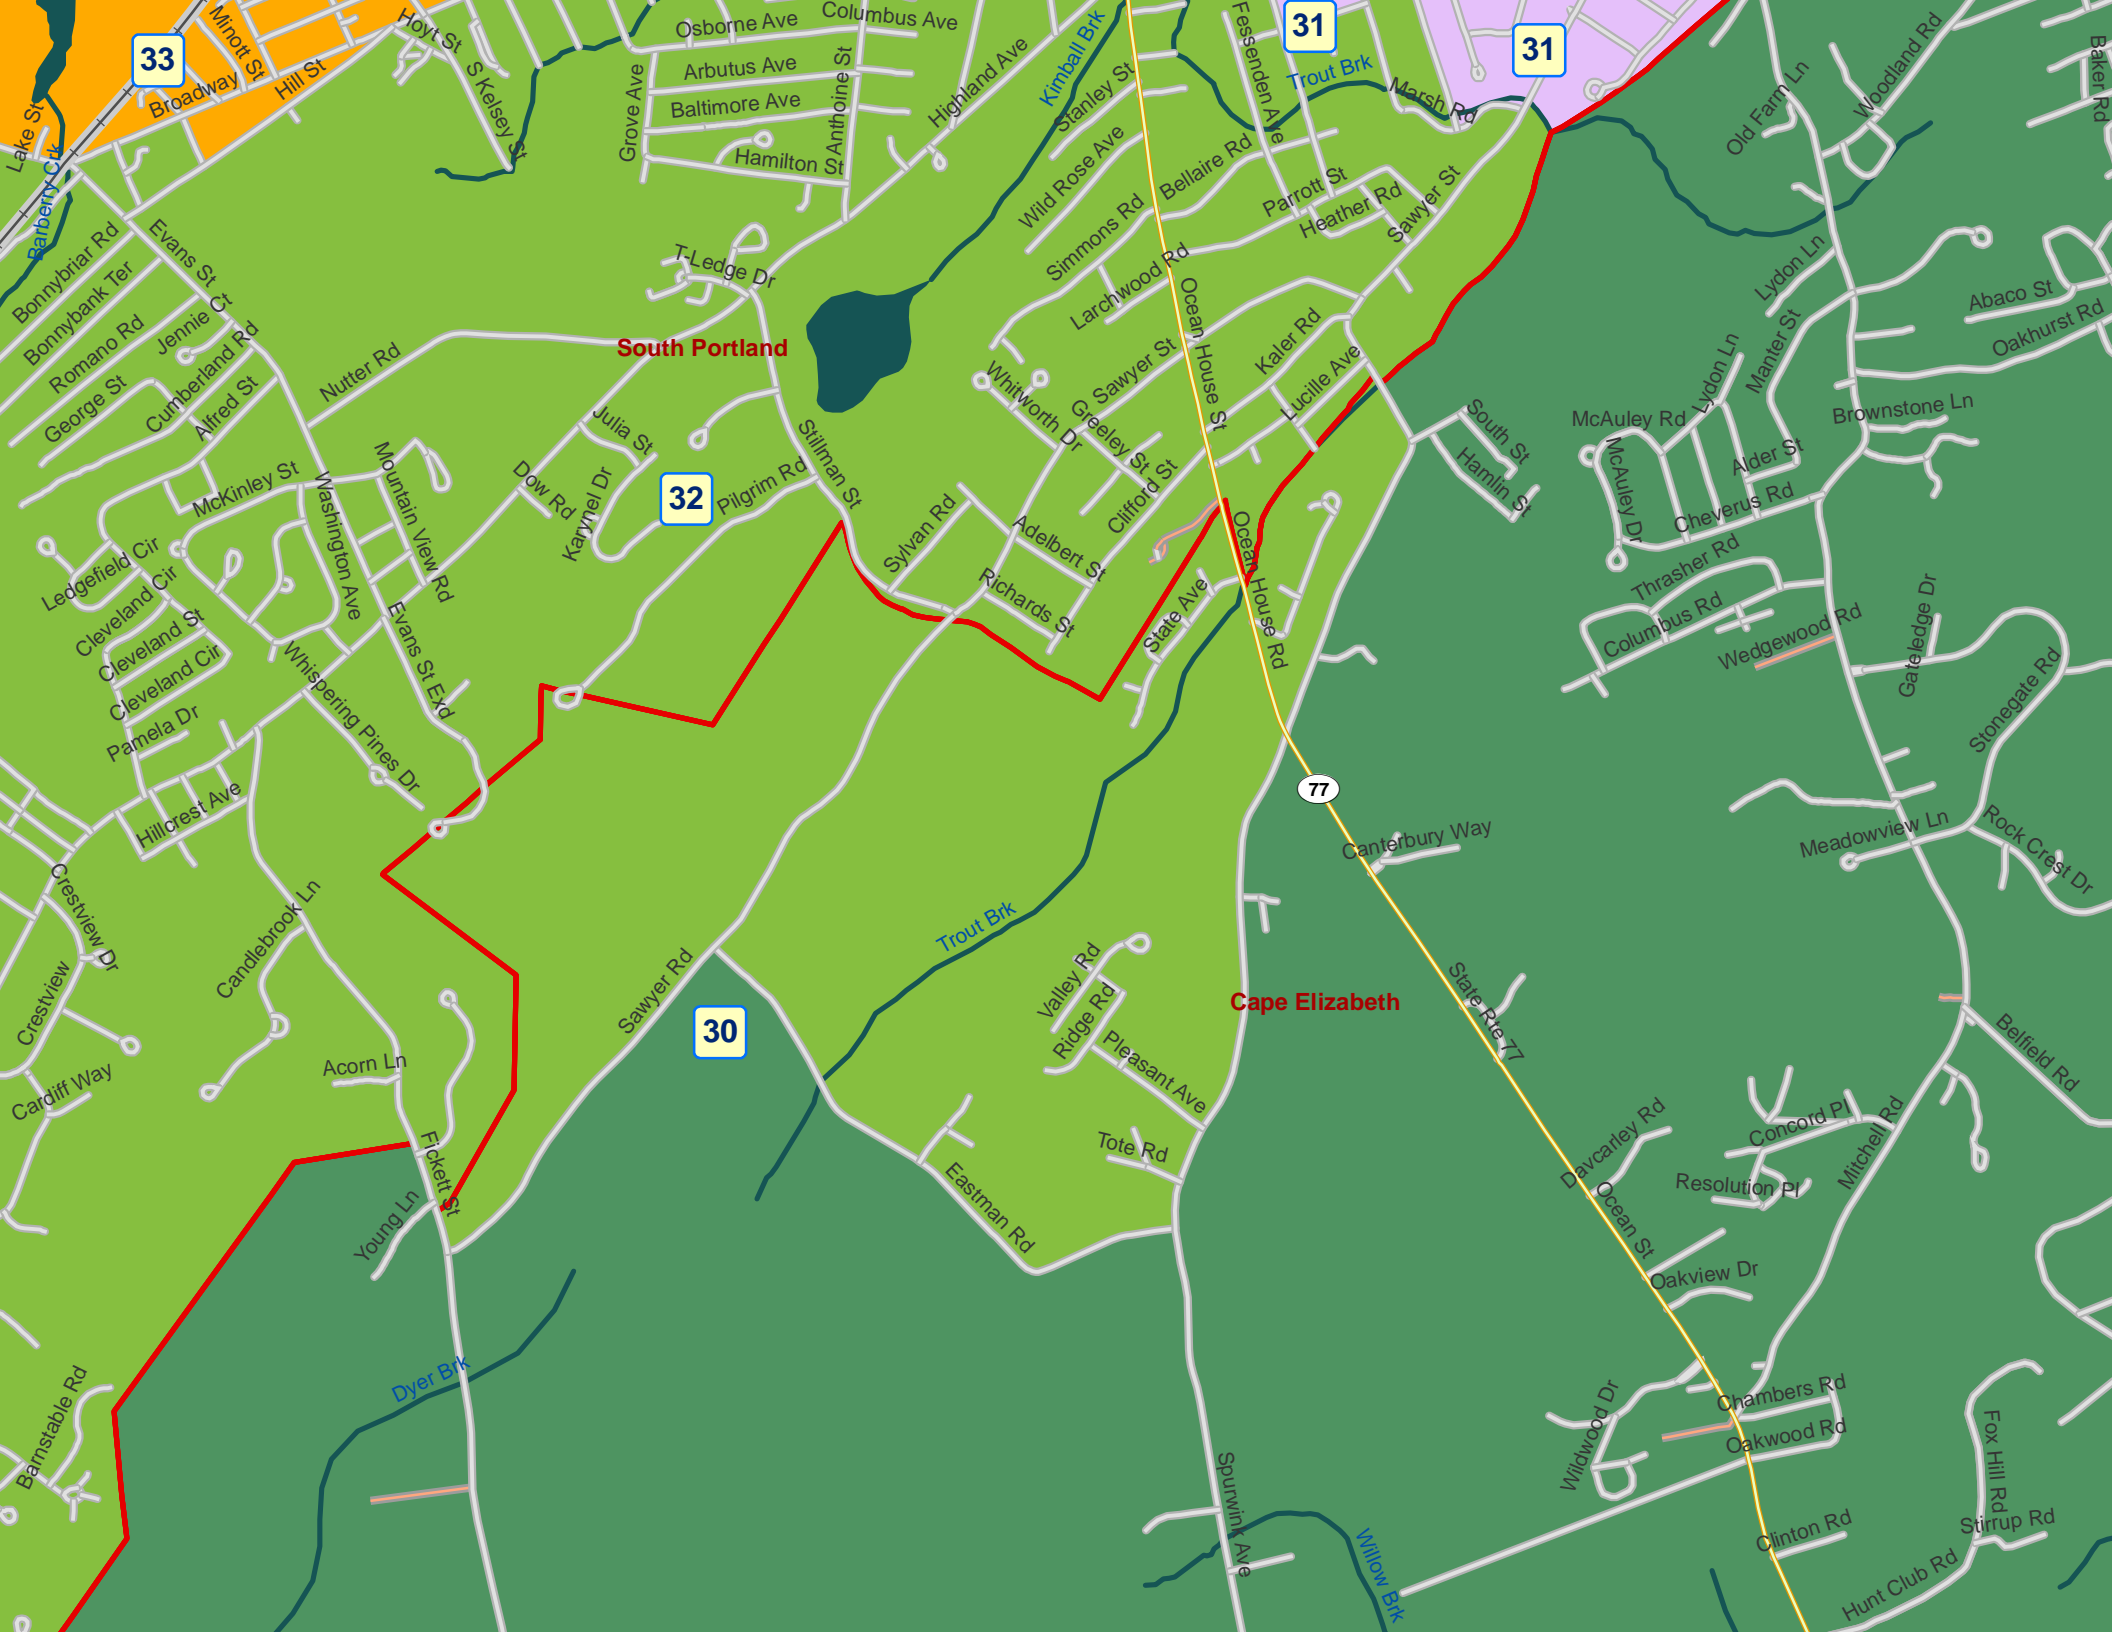

Portland

32

28

30

Cape Elizabeth

Atlantic Ocean

Scarborough

29

39

South Portland

Scarborough

Cape Elizabeth

Portland

Atlantic Ocean

Higgins Cr.

Casco Bay

33

31

31

32

30

77

South Portland

Cape Elizabeth

Map showing streets and roads in Cape Elizabeth and South Portland, Maine. Key streets include Broadway, Hill St, Grove Ave, Hamilton St, Stillman St, State Ave, Ocean House Rd, and many others. Water bodies like Trout Brk, Dyer Brk, and Willow Brk are also labeled.