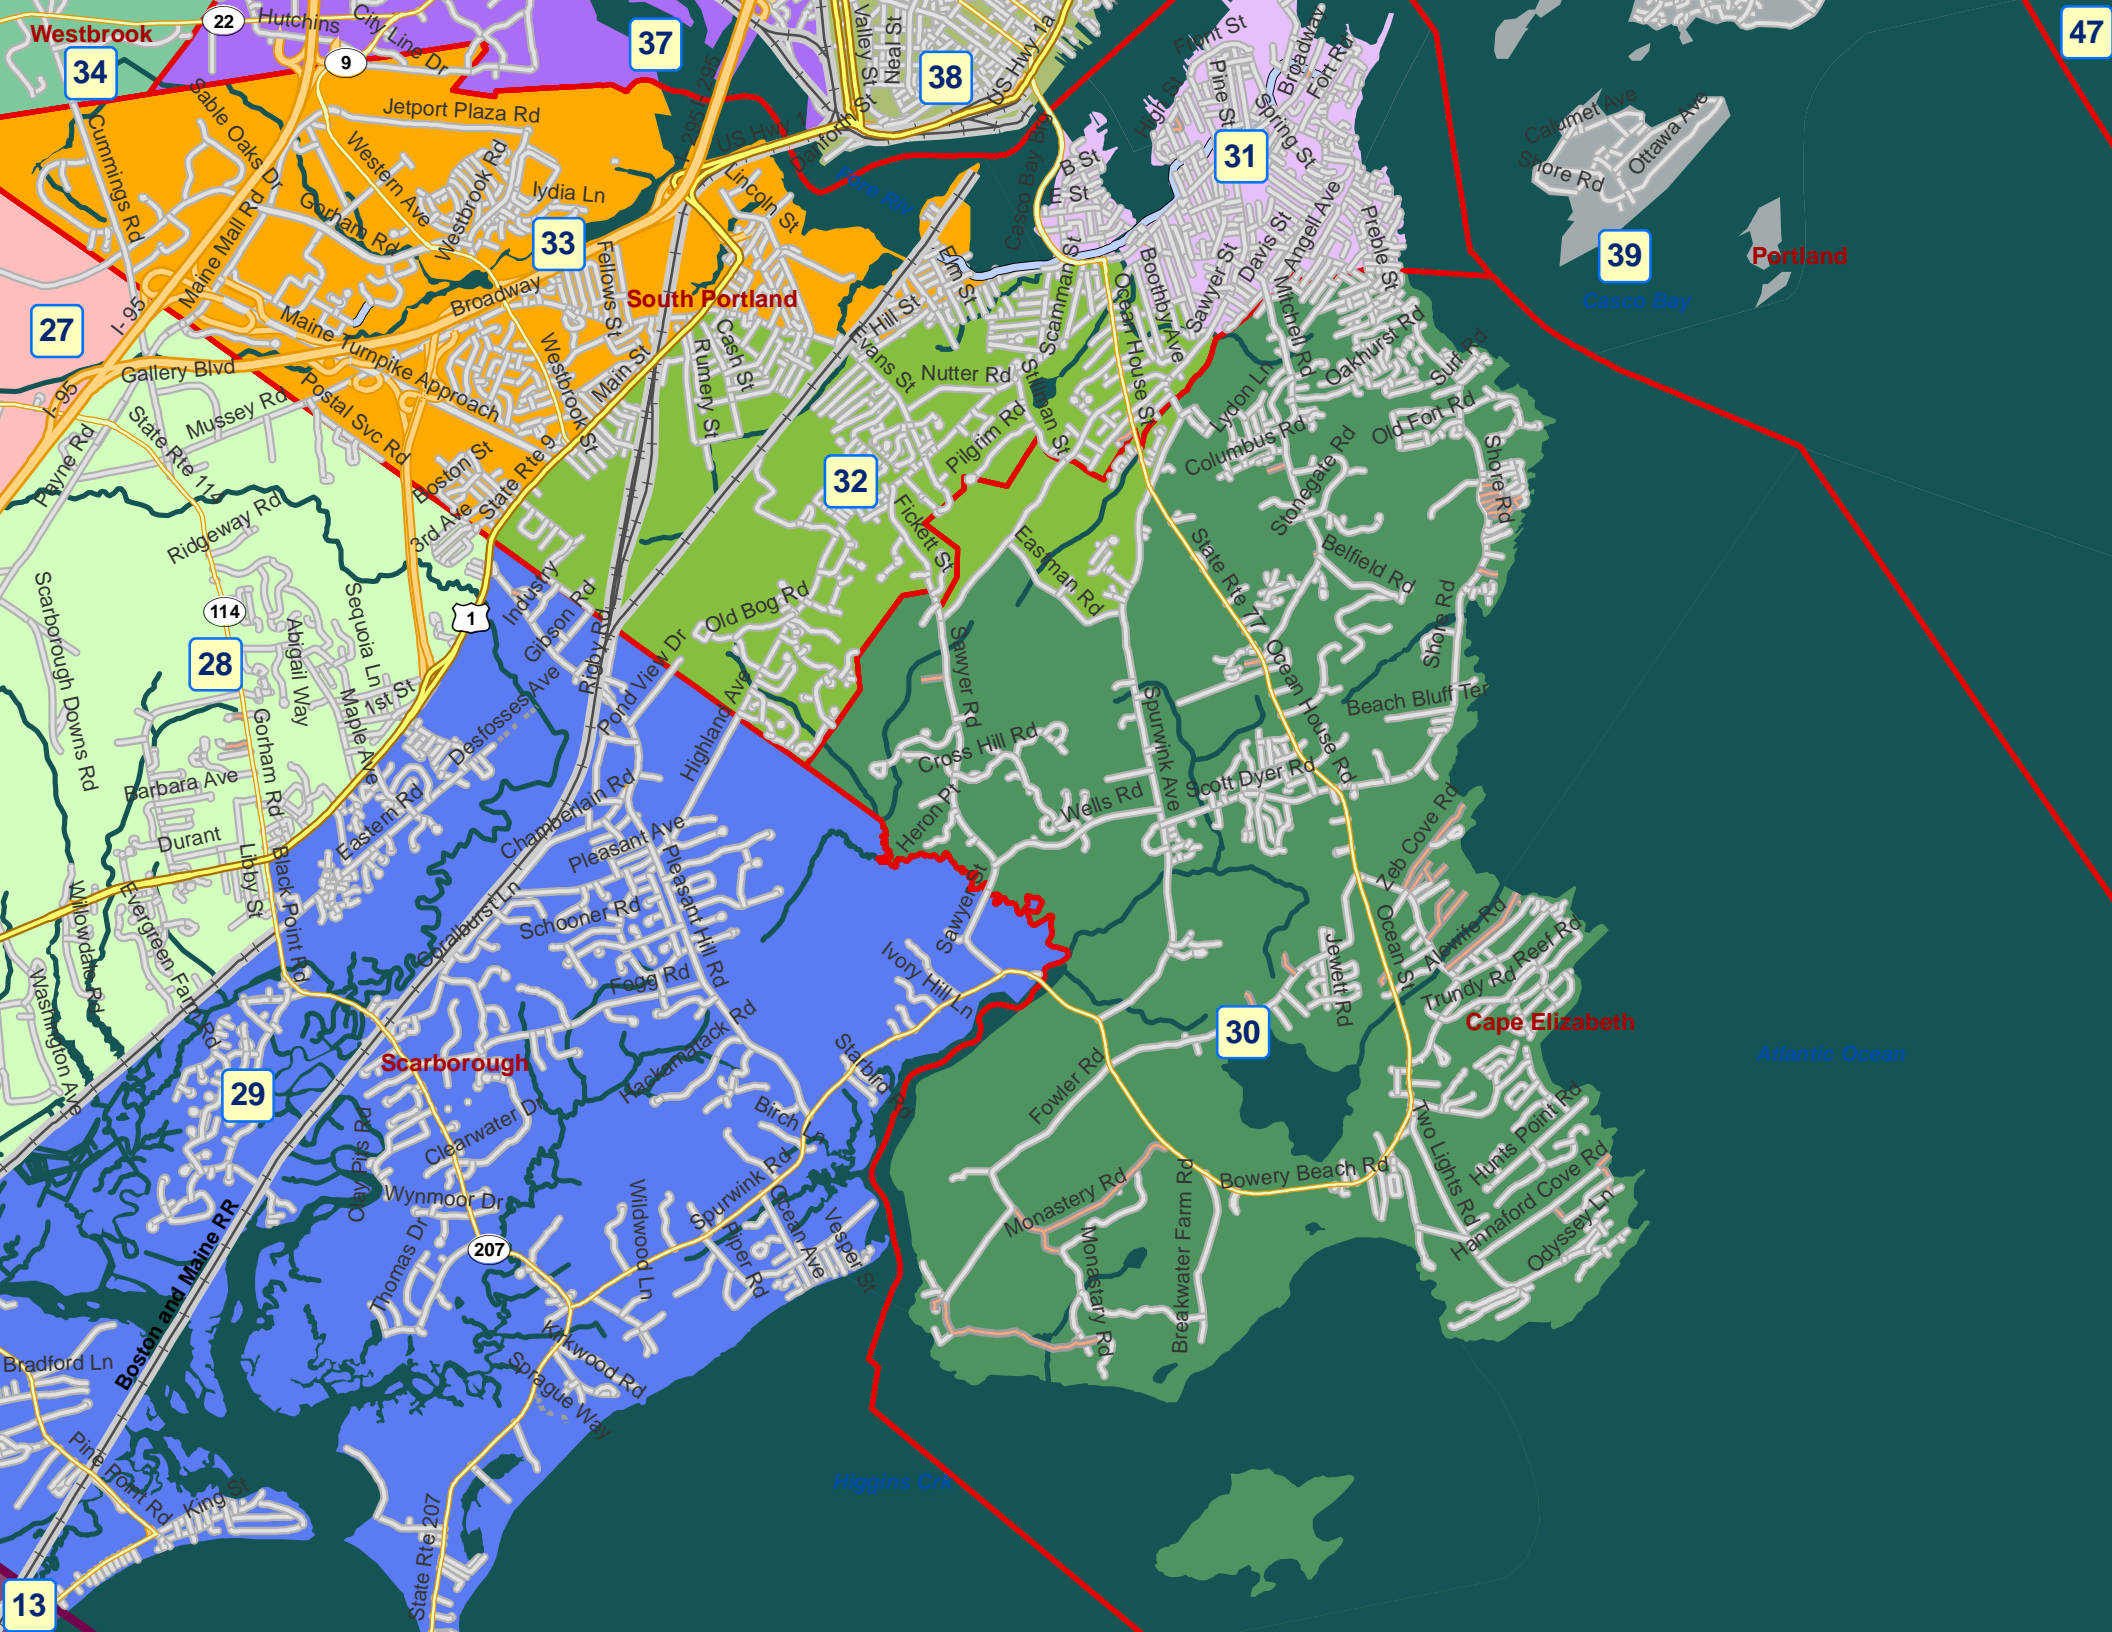

Westbrook

34

27

22

114

28

29

13

37

38

31

33

32

30

47

39

South Portland

Scarborough

Cape Elizabeth

Portland

Atlantic Ocean

Higgins Cr.

Casco Bay