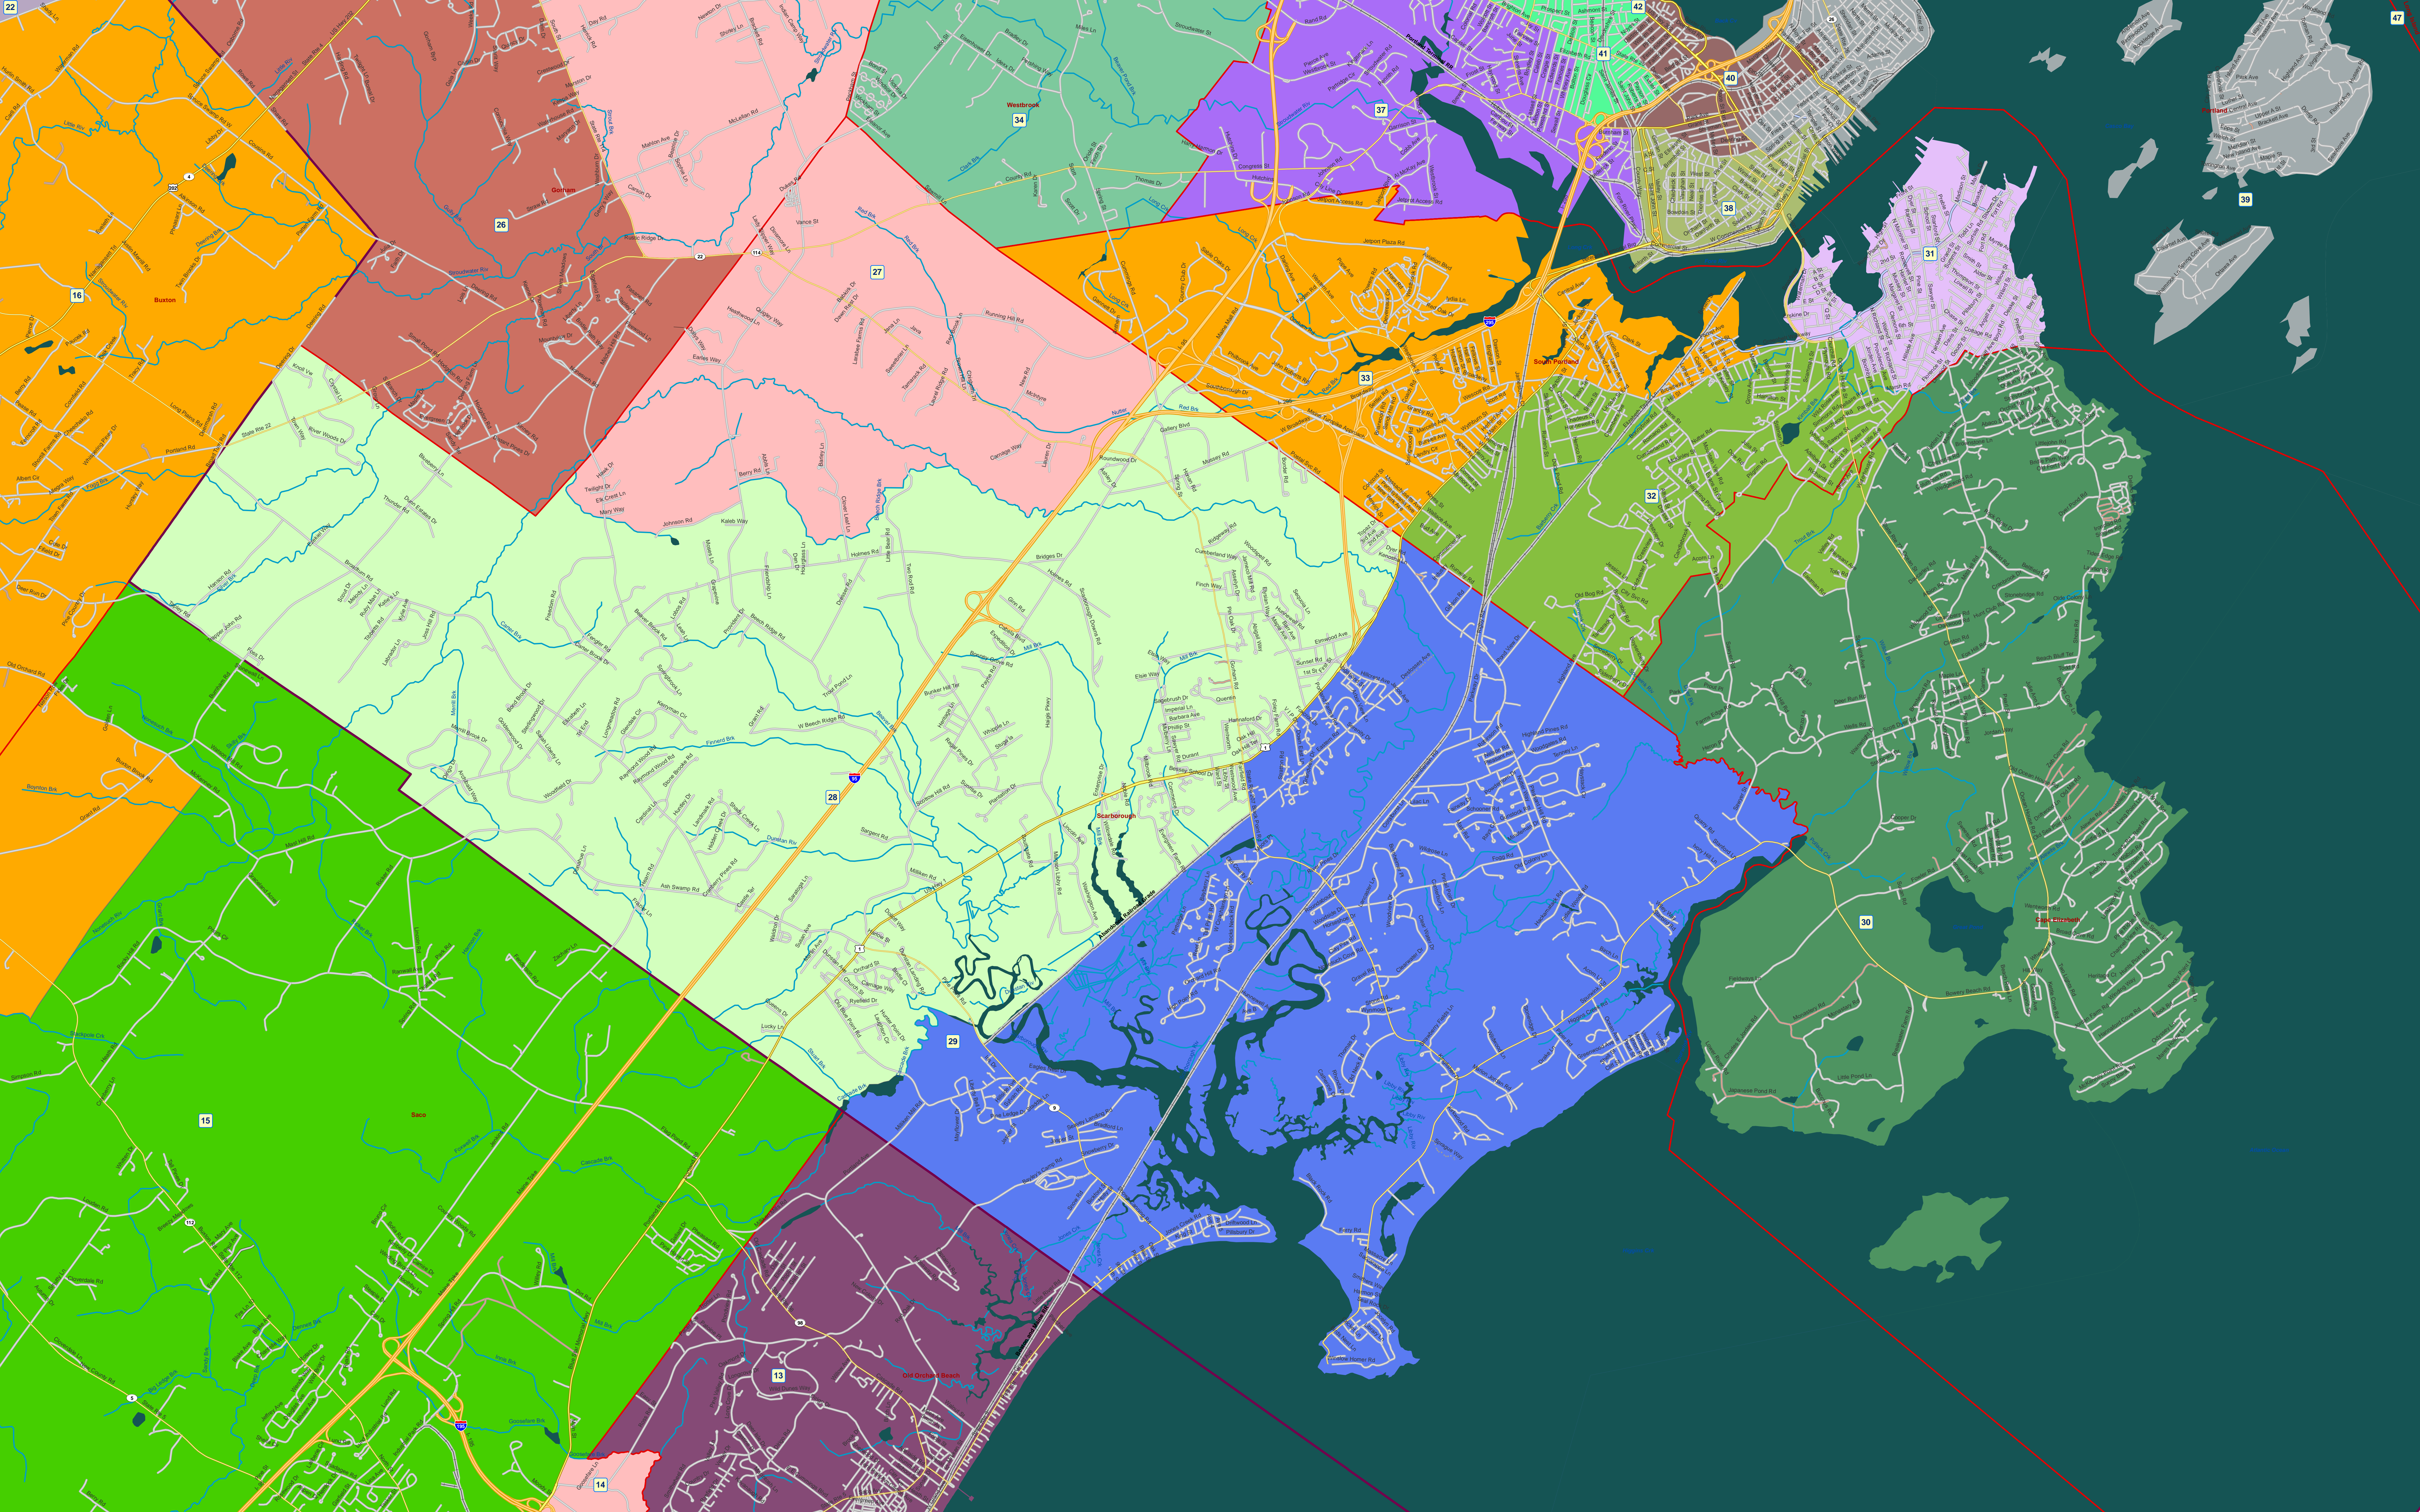

16

26

34

27

37

41

40

31

32

33

28

29

30

15

13

14

39

47

Buxton

Westbrook

Southport

Scarborough

Old Orchard Beach

Saco