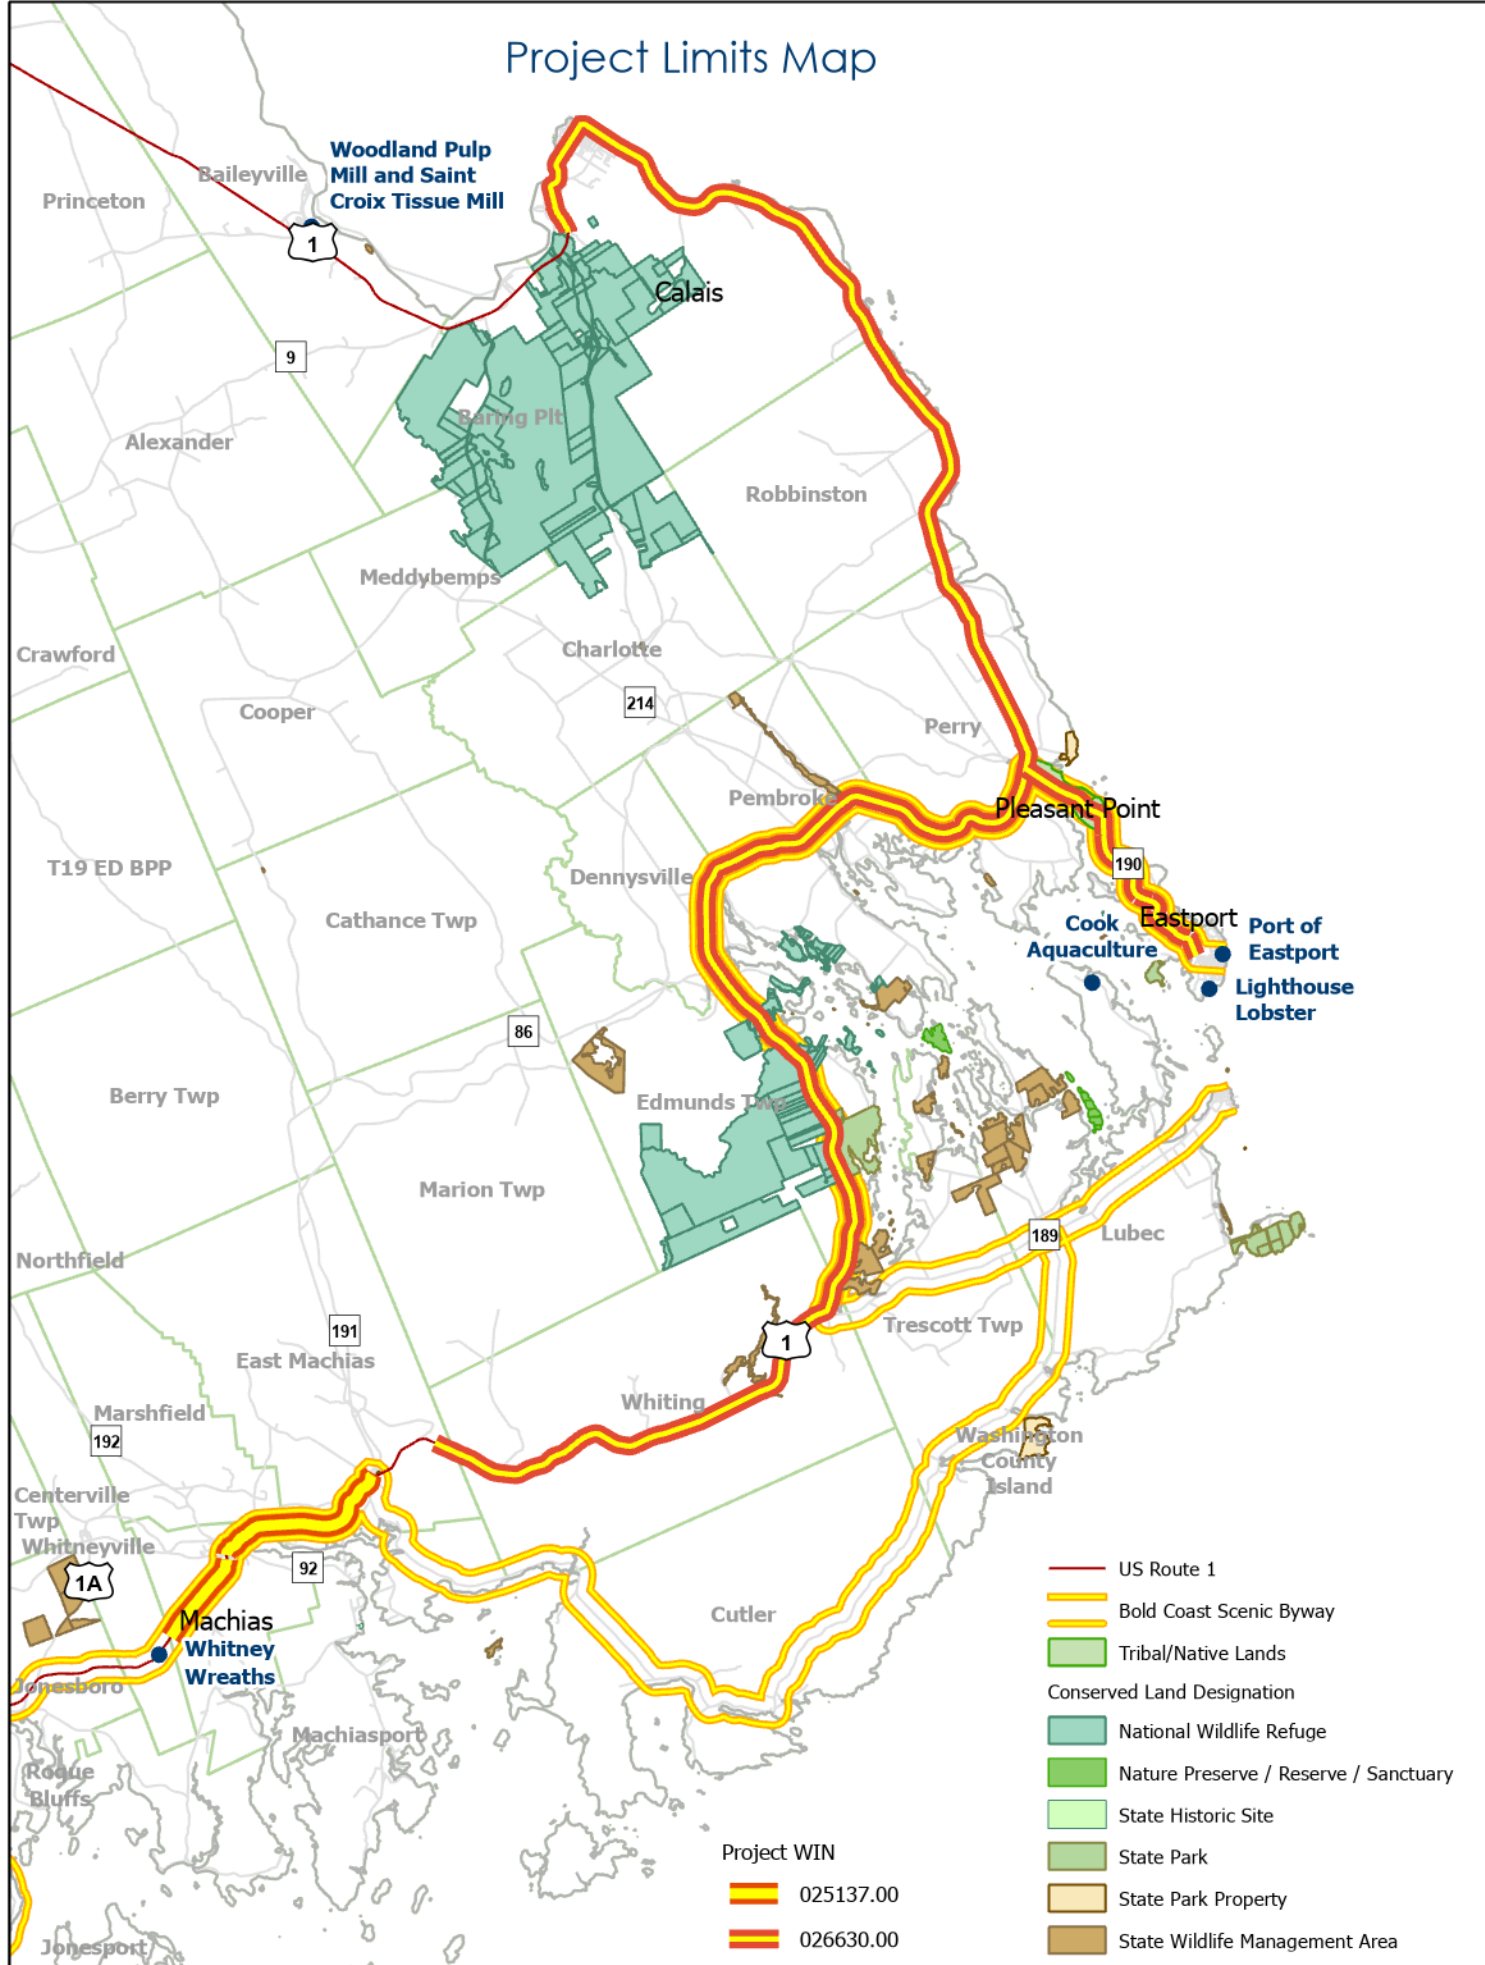

Project Limits Map

- US Route 1
- Bold Coast Scenic Byway
- Tribal/Native Lands
- Conserved Land Designation
- National Wildlife Refuge
- Nature Preserve / Reserve / Sanctuary
- State Historic Site
- State Park
- State Park Property
- State Wildlife Management Area