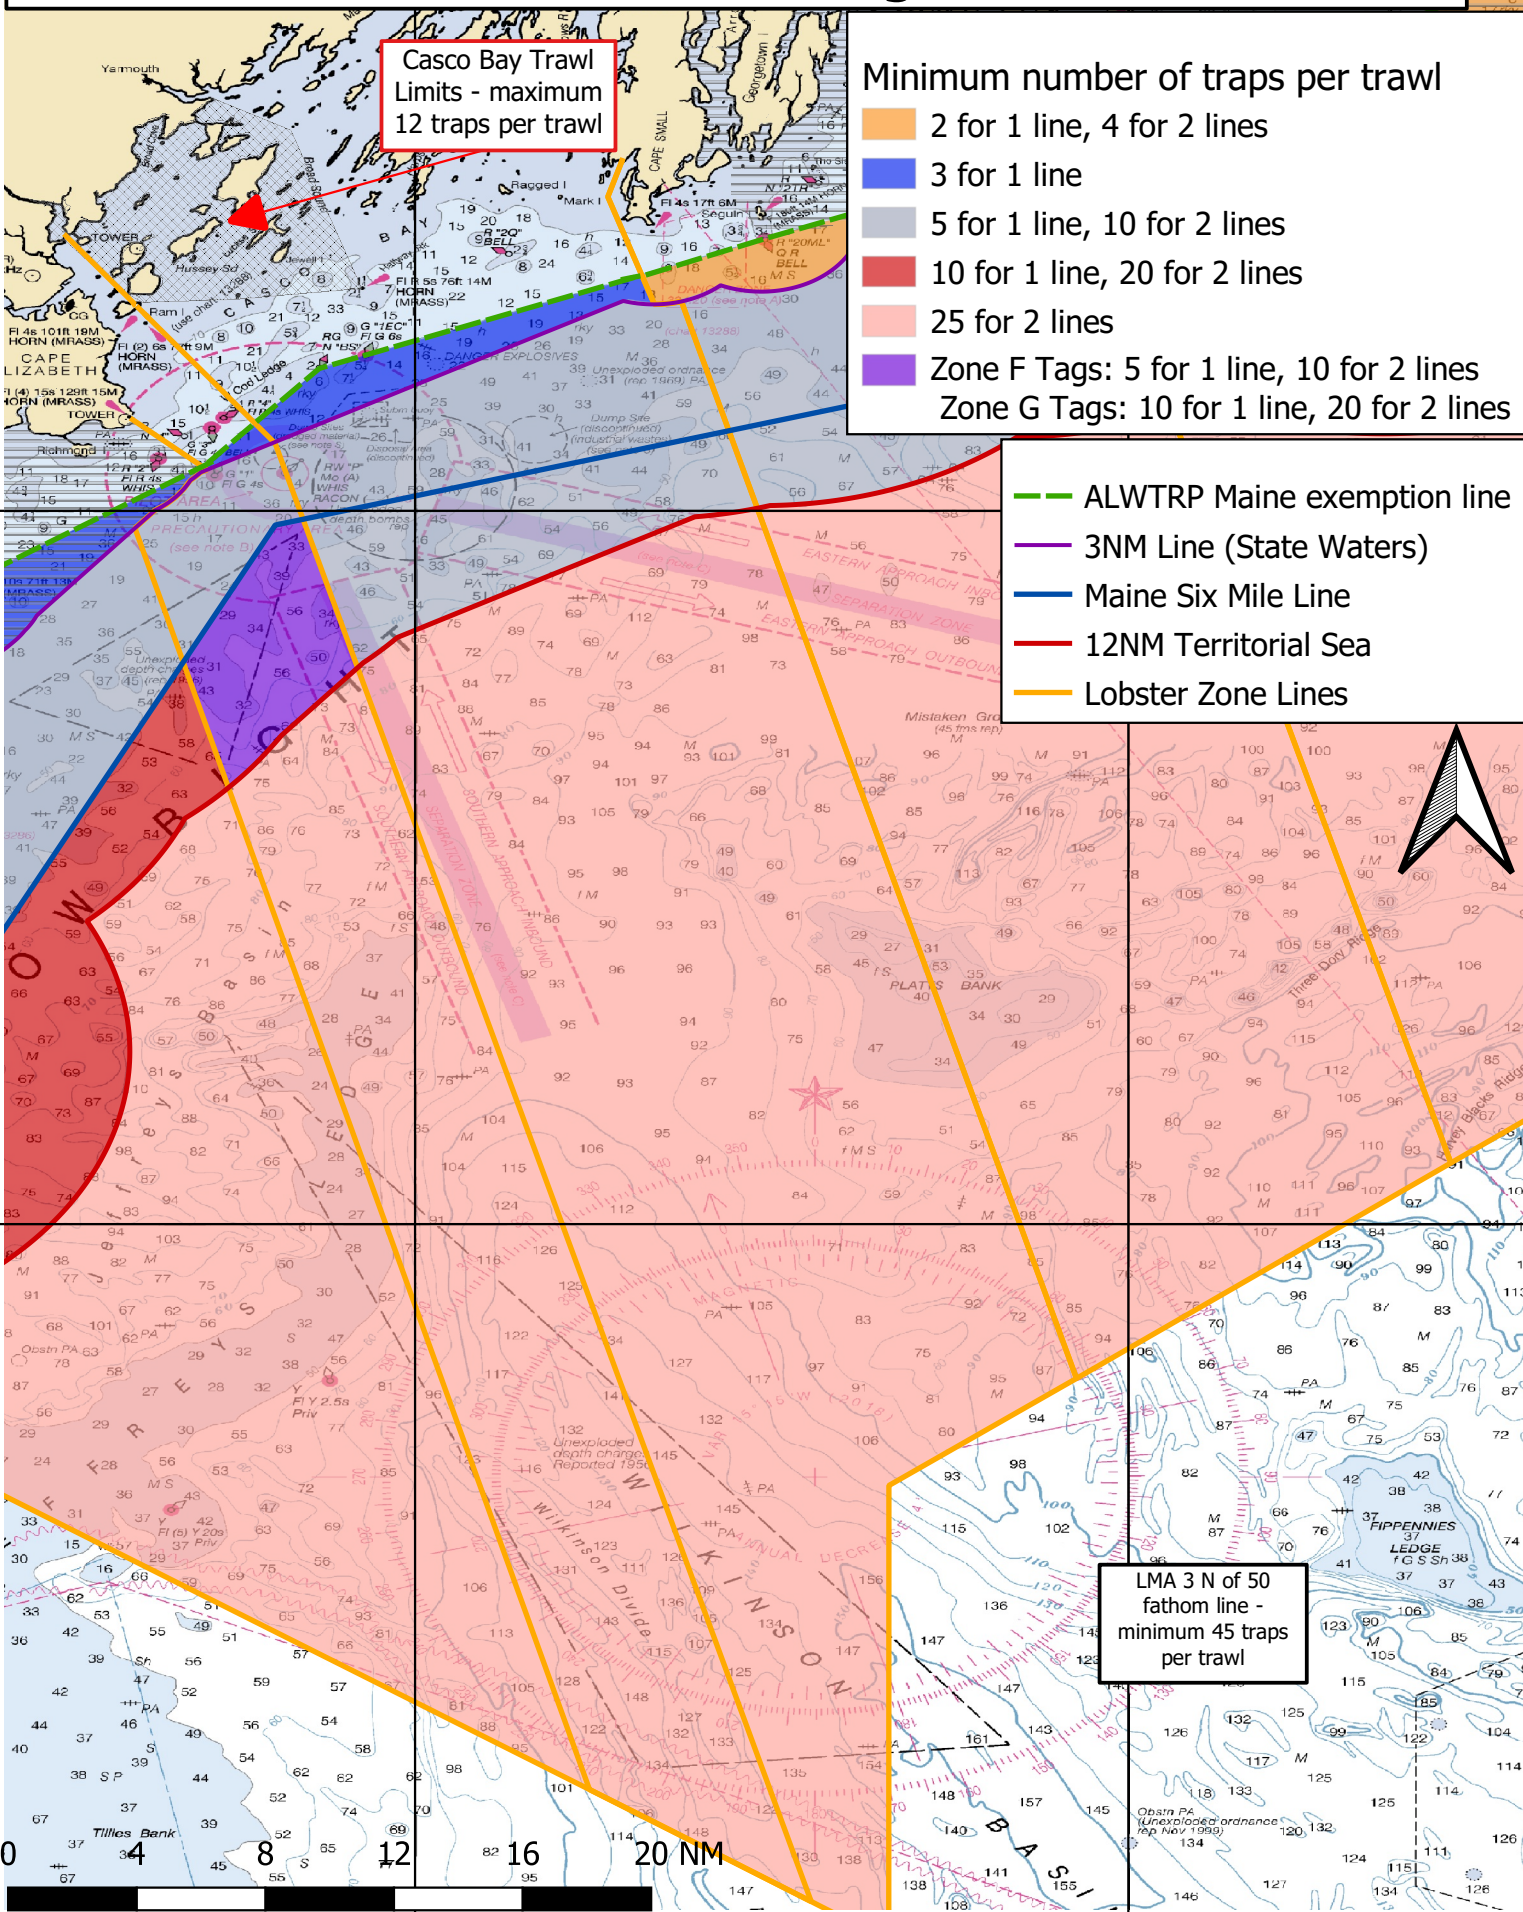

70°0'W

69°30'W

Maine Lobster Trawl Size Regulations - Zone F

Casco Bay Trawl Limits - maximum 12 traps per trawl

Minimum number of traps per trawl

- 2 for 1 line, 4 for 2 lines
- 3 for 1 line
- 5 for 1 line, 10 for 2 lines
- 10 for 1 line, 20 for 2 lines
- 25 for 2 lines
- Zone F Tags: 5 for 1 line, 10 for 2 lines
Zone G Tags: 10 for 1 line, 20 for 2 lines

- ALWTRP Maine exemption line
- 3NM Line (State Waters)
- Maine Six Mile Line
- 12NM Territorial Sea
- Lobster Zone Lines

LMA 3 N of 50 fathom line - minimum 45 traps per trawl

70°0'W

69°30'W

43°30'N

43°30'N

43°0'N

43°0'N

0 4 8 12 16 20 NM