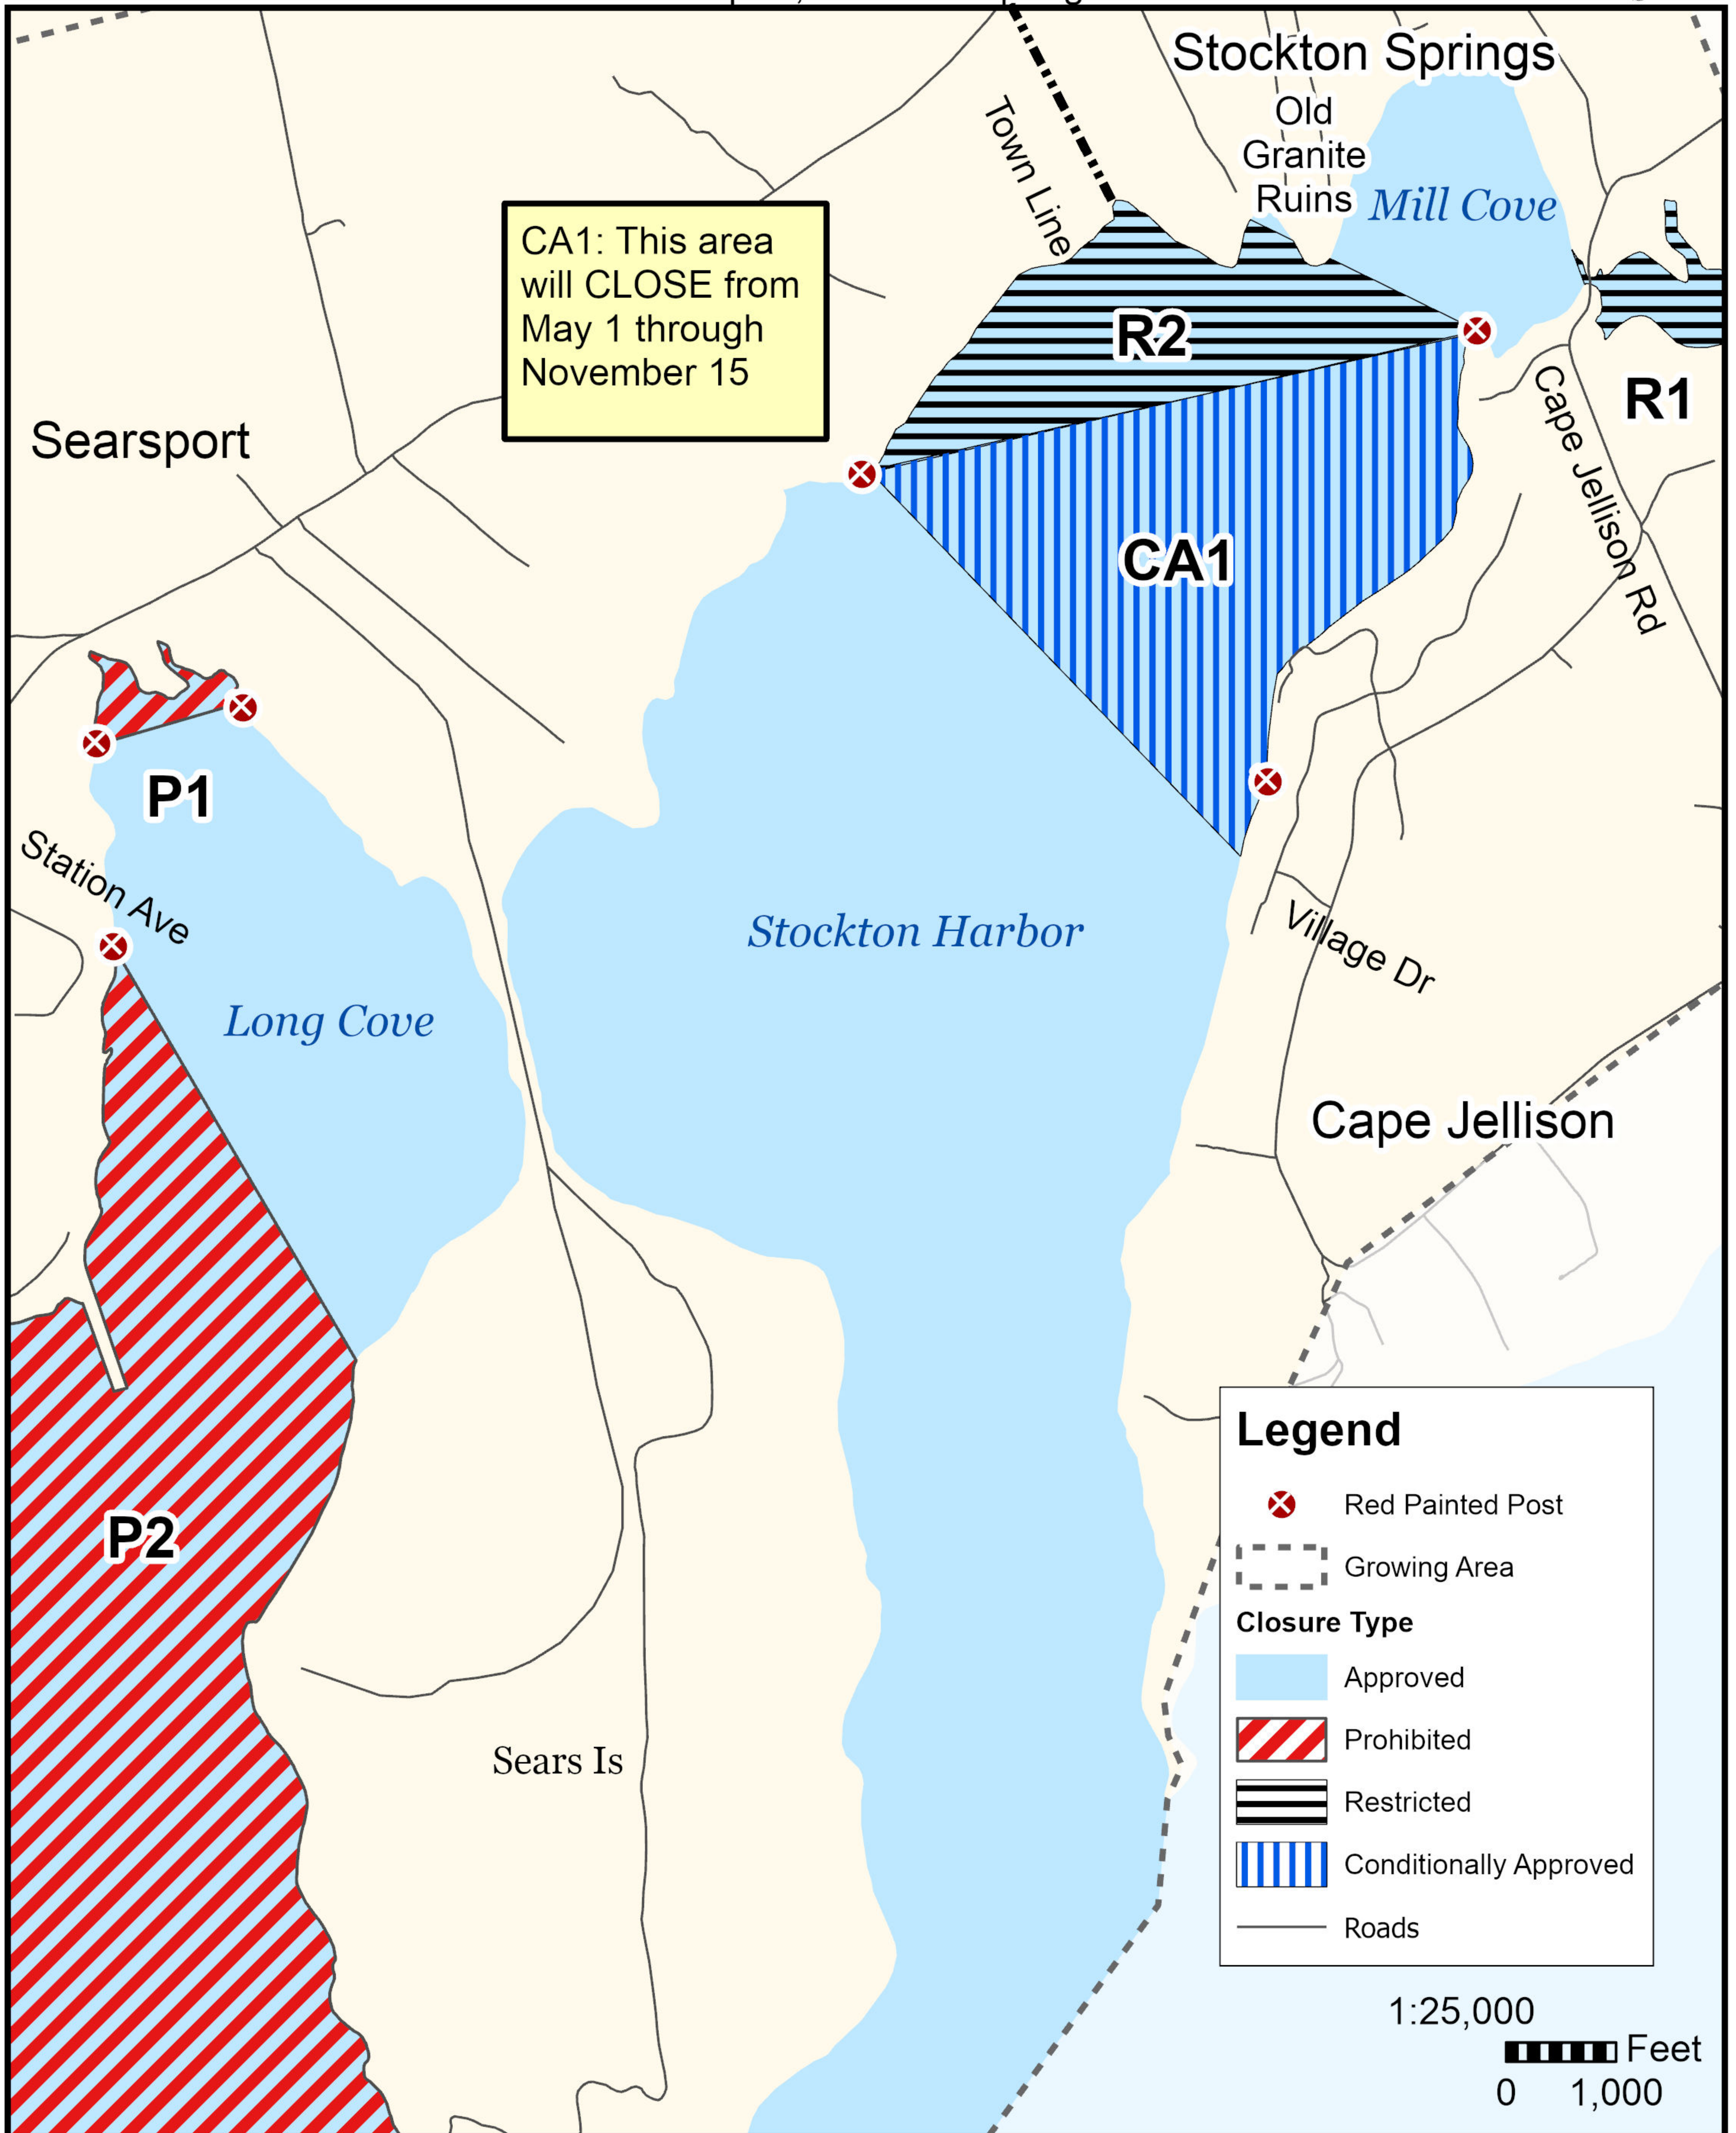

Maine Department of Marine Resources

Growing Area WW, Insets A - B

July 19, 2022

Searsport, Belfast, Northport, Camden, Rockland, Thomaston

This map is provided as a courtesy. Read the provided legal notice for closure details. Closures are not shown outside of the designated growing area. Maritime navigational aids are for reference only and are not suitable for maritime navigation.

Maine Department of Marine Resources

Growing Area WW, Inset A

July 19, 2022

Searsport, Stockton Springs

This map is provided as a courtesy. Read the provided legal notice for closure details. Closures are not shown outside of the designated growing area. Maritime navigational aids are for reference only and are not suitable for maritime navigation.

Maine Department of Marine Resources

Growing Area WW, Inset B

Lincolnville

July 19, 2022

This map is provided as a courtesy. Read the provided legal notice for closure details. Closures are not shown outside of the designated growing area. Maritime navigational aids are for reference only and are not suitable for maritime navigation.