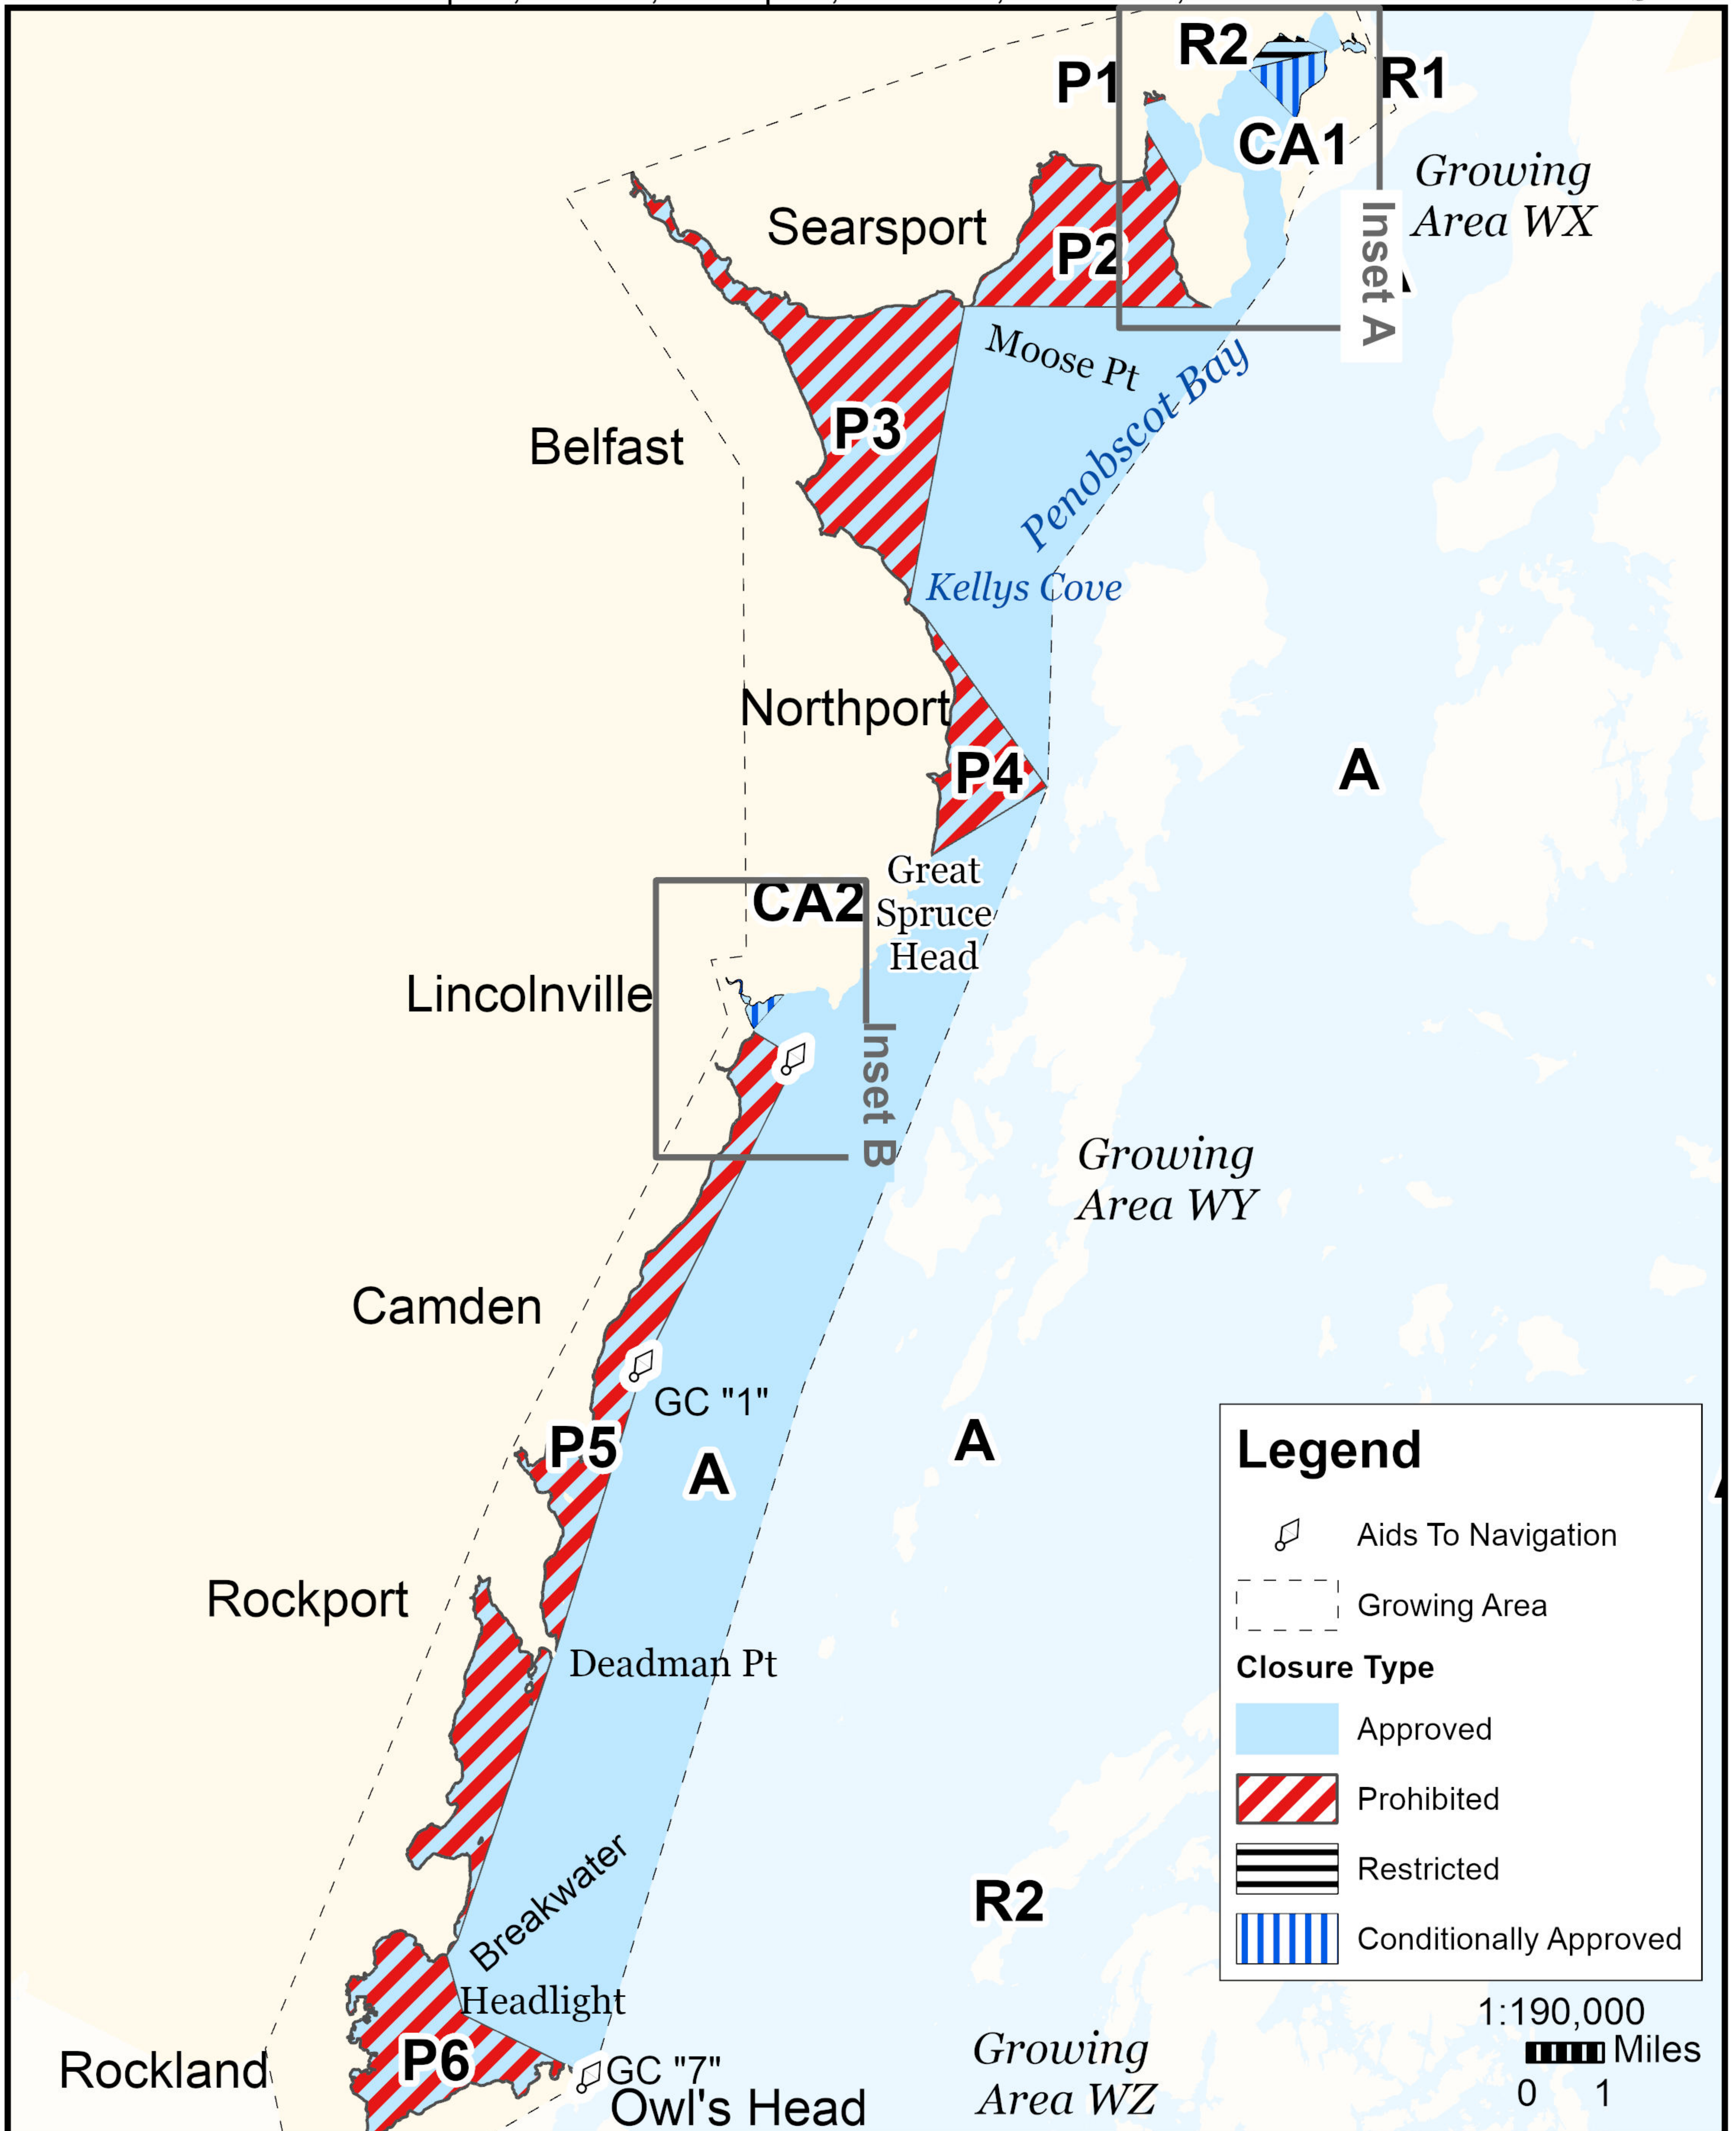

Maine Department of Marine Resources

Growing Area WW, Insets A - B

July 19, 2022

Searsport, Belfast, Northport, Camden, Rockland, Thomaston

This map is provided as a courtesy. Read the provided legal notice for closure details. Closures are not shown outside of the designated growing area. Maritime navigational aids are for reference only and are not suitable for maritime navigation.

Maine Department of Marine Resources

Growing Area WW, Inset A

July 19, 2022

Searsport, Stockton Springs

This map is provided as a courtesy. Read the provided legal notice for closure details. Closures are not shown outside of the designated growing area. Maritime navigational aids are for reference only and are not suitable for maritime navigation.

Maine Department of Marine Resources

Growing Area WW, Inset B

Lincolnville

July 19, 2022

This map is provided as a courtesy. Read the provided legal notice for closure details. Closures are not shown outside of the designated growing area. Maritime navigational aids are for reference only and are not suitable for maritime navigation.