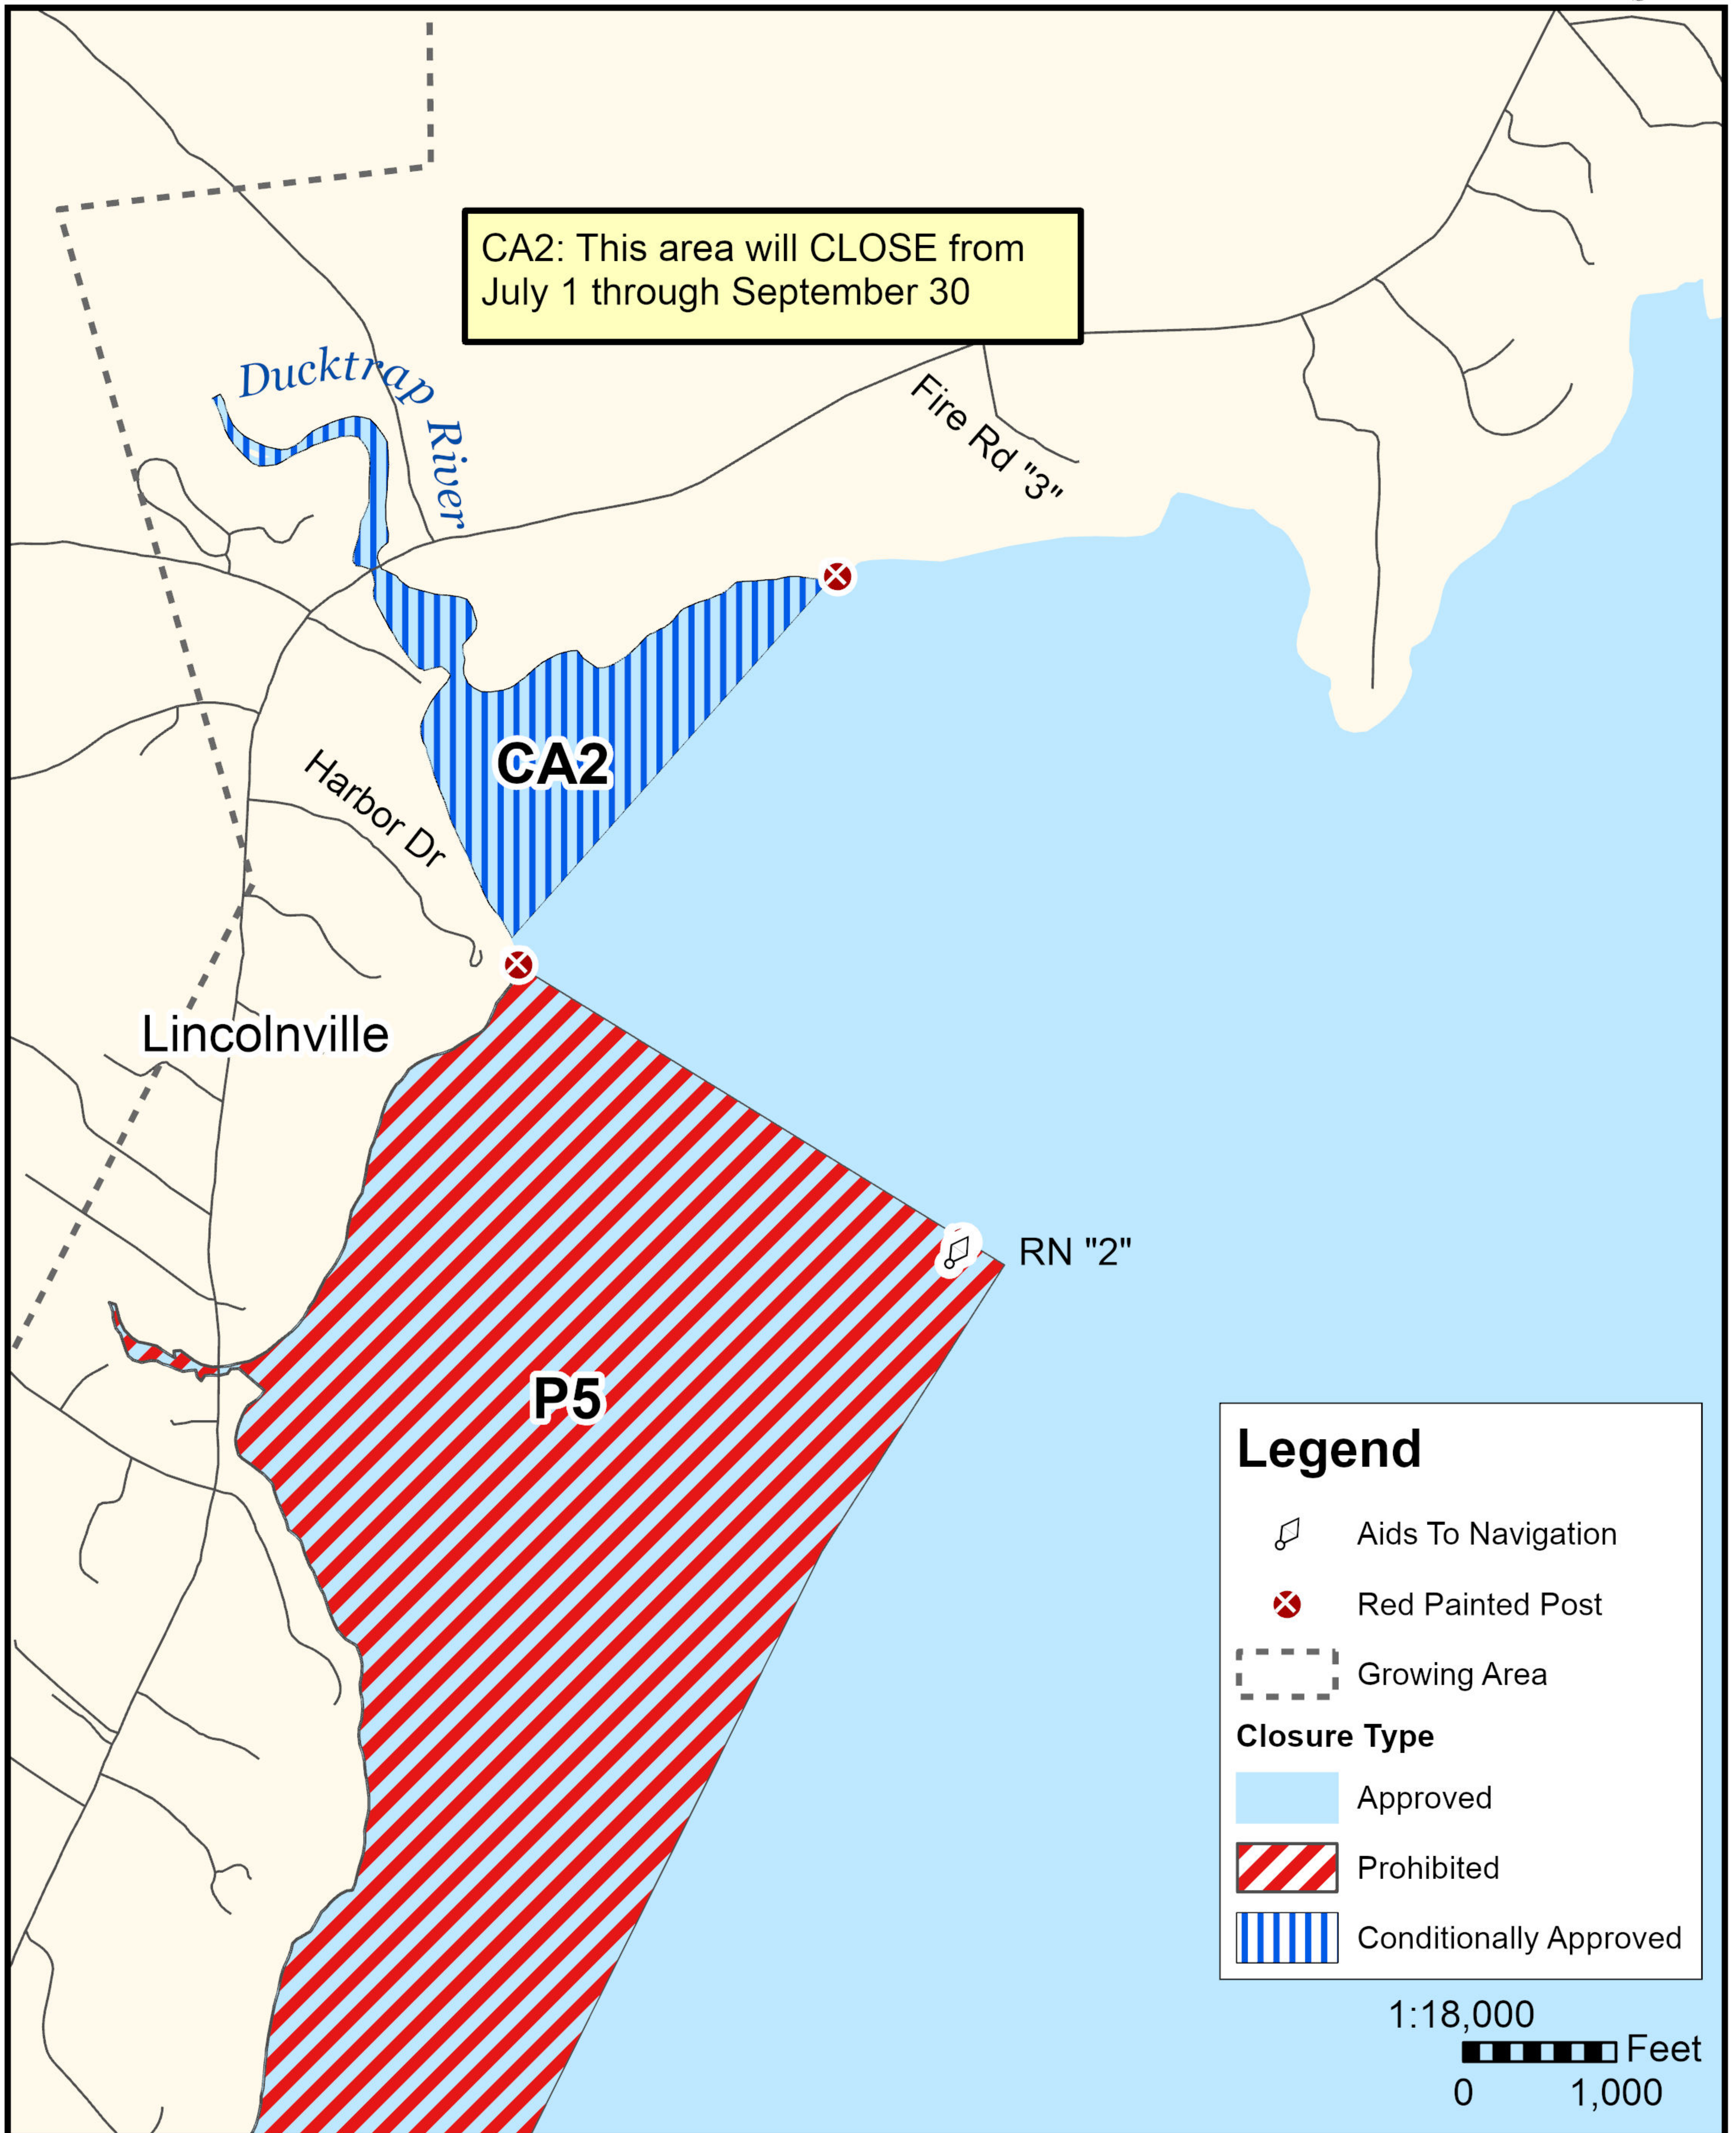

Maine Department of Marine Resources

Growing Area WW, Insets A - B

July 19, 2022

Searsport, Belfast, Northport, Camden, Rockland, Thomaston

This map is provided as a courtesy. Read the provided legal notice for closure details. Closures are not shown outside of the designated growing area. Maritime navigational aids are for reference only and are not suitable for maritime navigation.

Maine Department of Marine Resources

Growing Area WW, Inset A

July 19, 2022

Searsport, Stockton Springs

This map is provided as a courtesy. Read the provided legal notice for closure details. Closures are not shown outside of the designated growing area. Maritime navigational aids are for reference only and are not suitable for maritime navigation.

Maine Department of Marine Resources

Growing Area WW, Inset B

Lincolnville

July 19, 2022

This map is provided as a courtesy. Read the provided legal notice for closure details. Closures are not shown outside of the designated growing area. Maritime navigational aids are for reference only and are not suitable for maritime navigation.