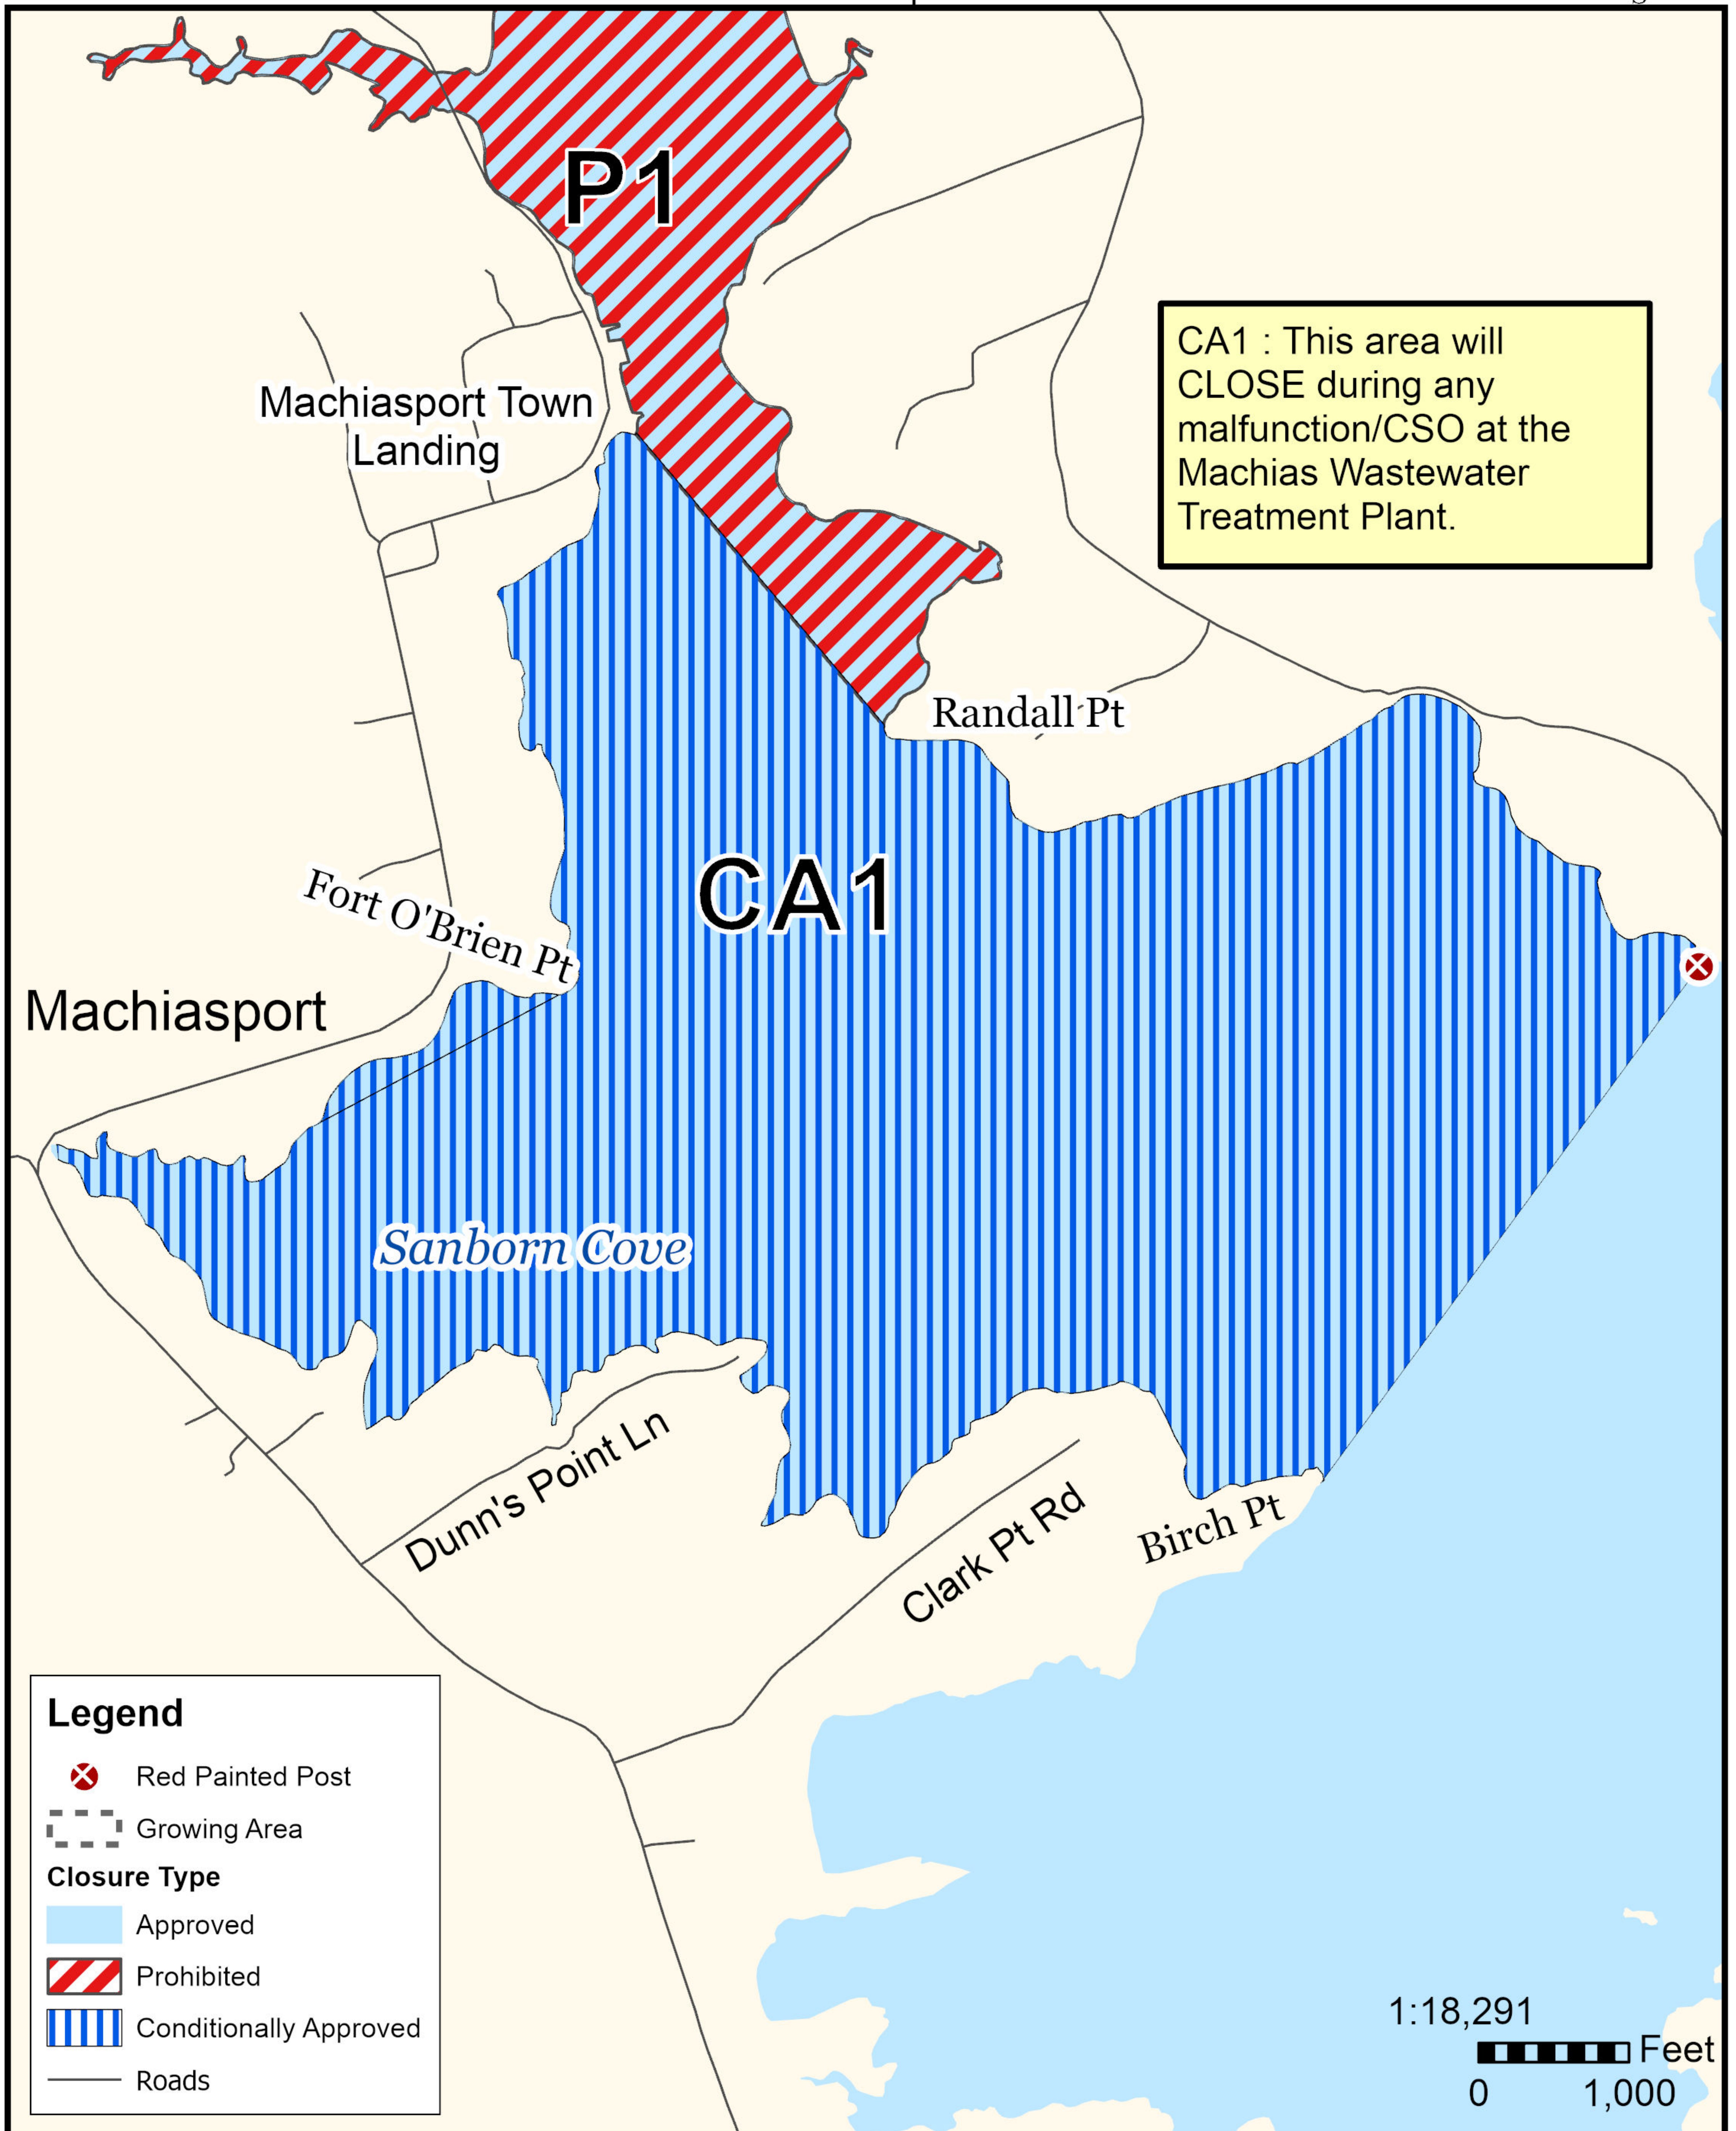

Maine Department of Marine Resources

Growing Area ER, Insets A - B
Machias, Machiasport, East Machias, Whiting, Cutler

June 21, 2023

This map is provided as a courtesy. Read the provided legal notice for closure details. Closures are not shown outside of the designated growing area. Maritime navigational aids are for reference only and are not suitable for maritime navigation.

Maine Department of Marine Resources

Growing Area ER, Inset A

Whiting, Cutler

June 21, 2023

This map is provided as a courtesy. Read the provided legal notice for closure details. Closures are not shown outside of the designated growing area. Maritime navigational aids are for reference only and are not suitable for maritime navigation.

Maine Department of Marine Resources

Growing Area ER, Inset B Machiasport

June 21, 2023

This map is provided as a courtesy. Read the provided legal notice for closure details. Closures are not shown outside of the designated growing area. Maritime navigational aids are for reference only and are not suitable for maritime navigation.