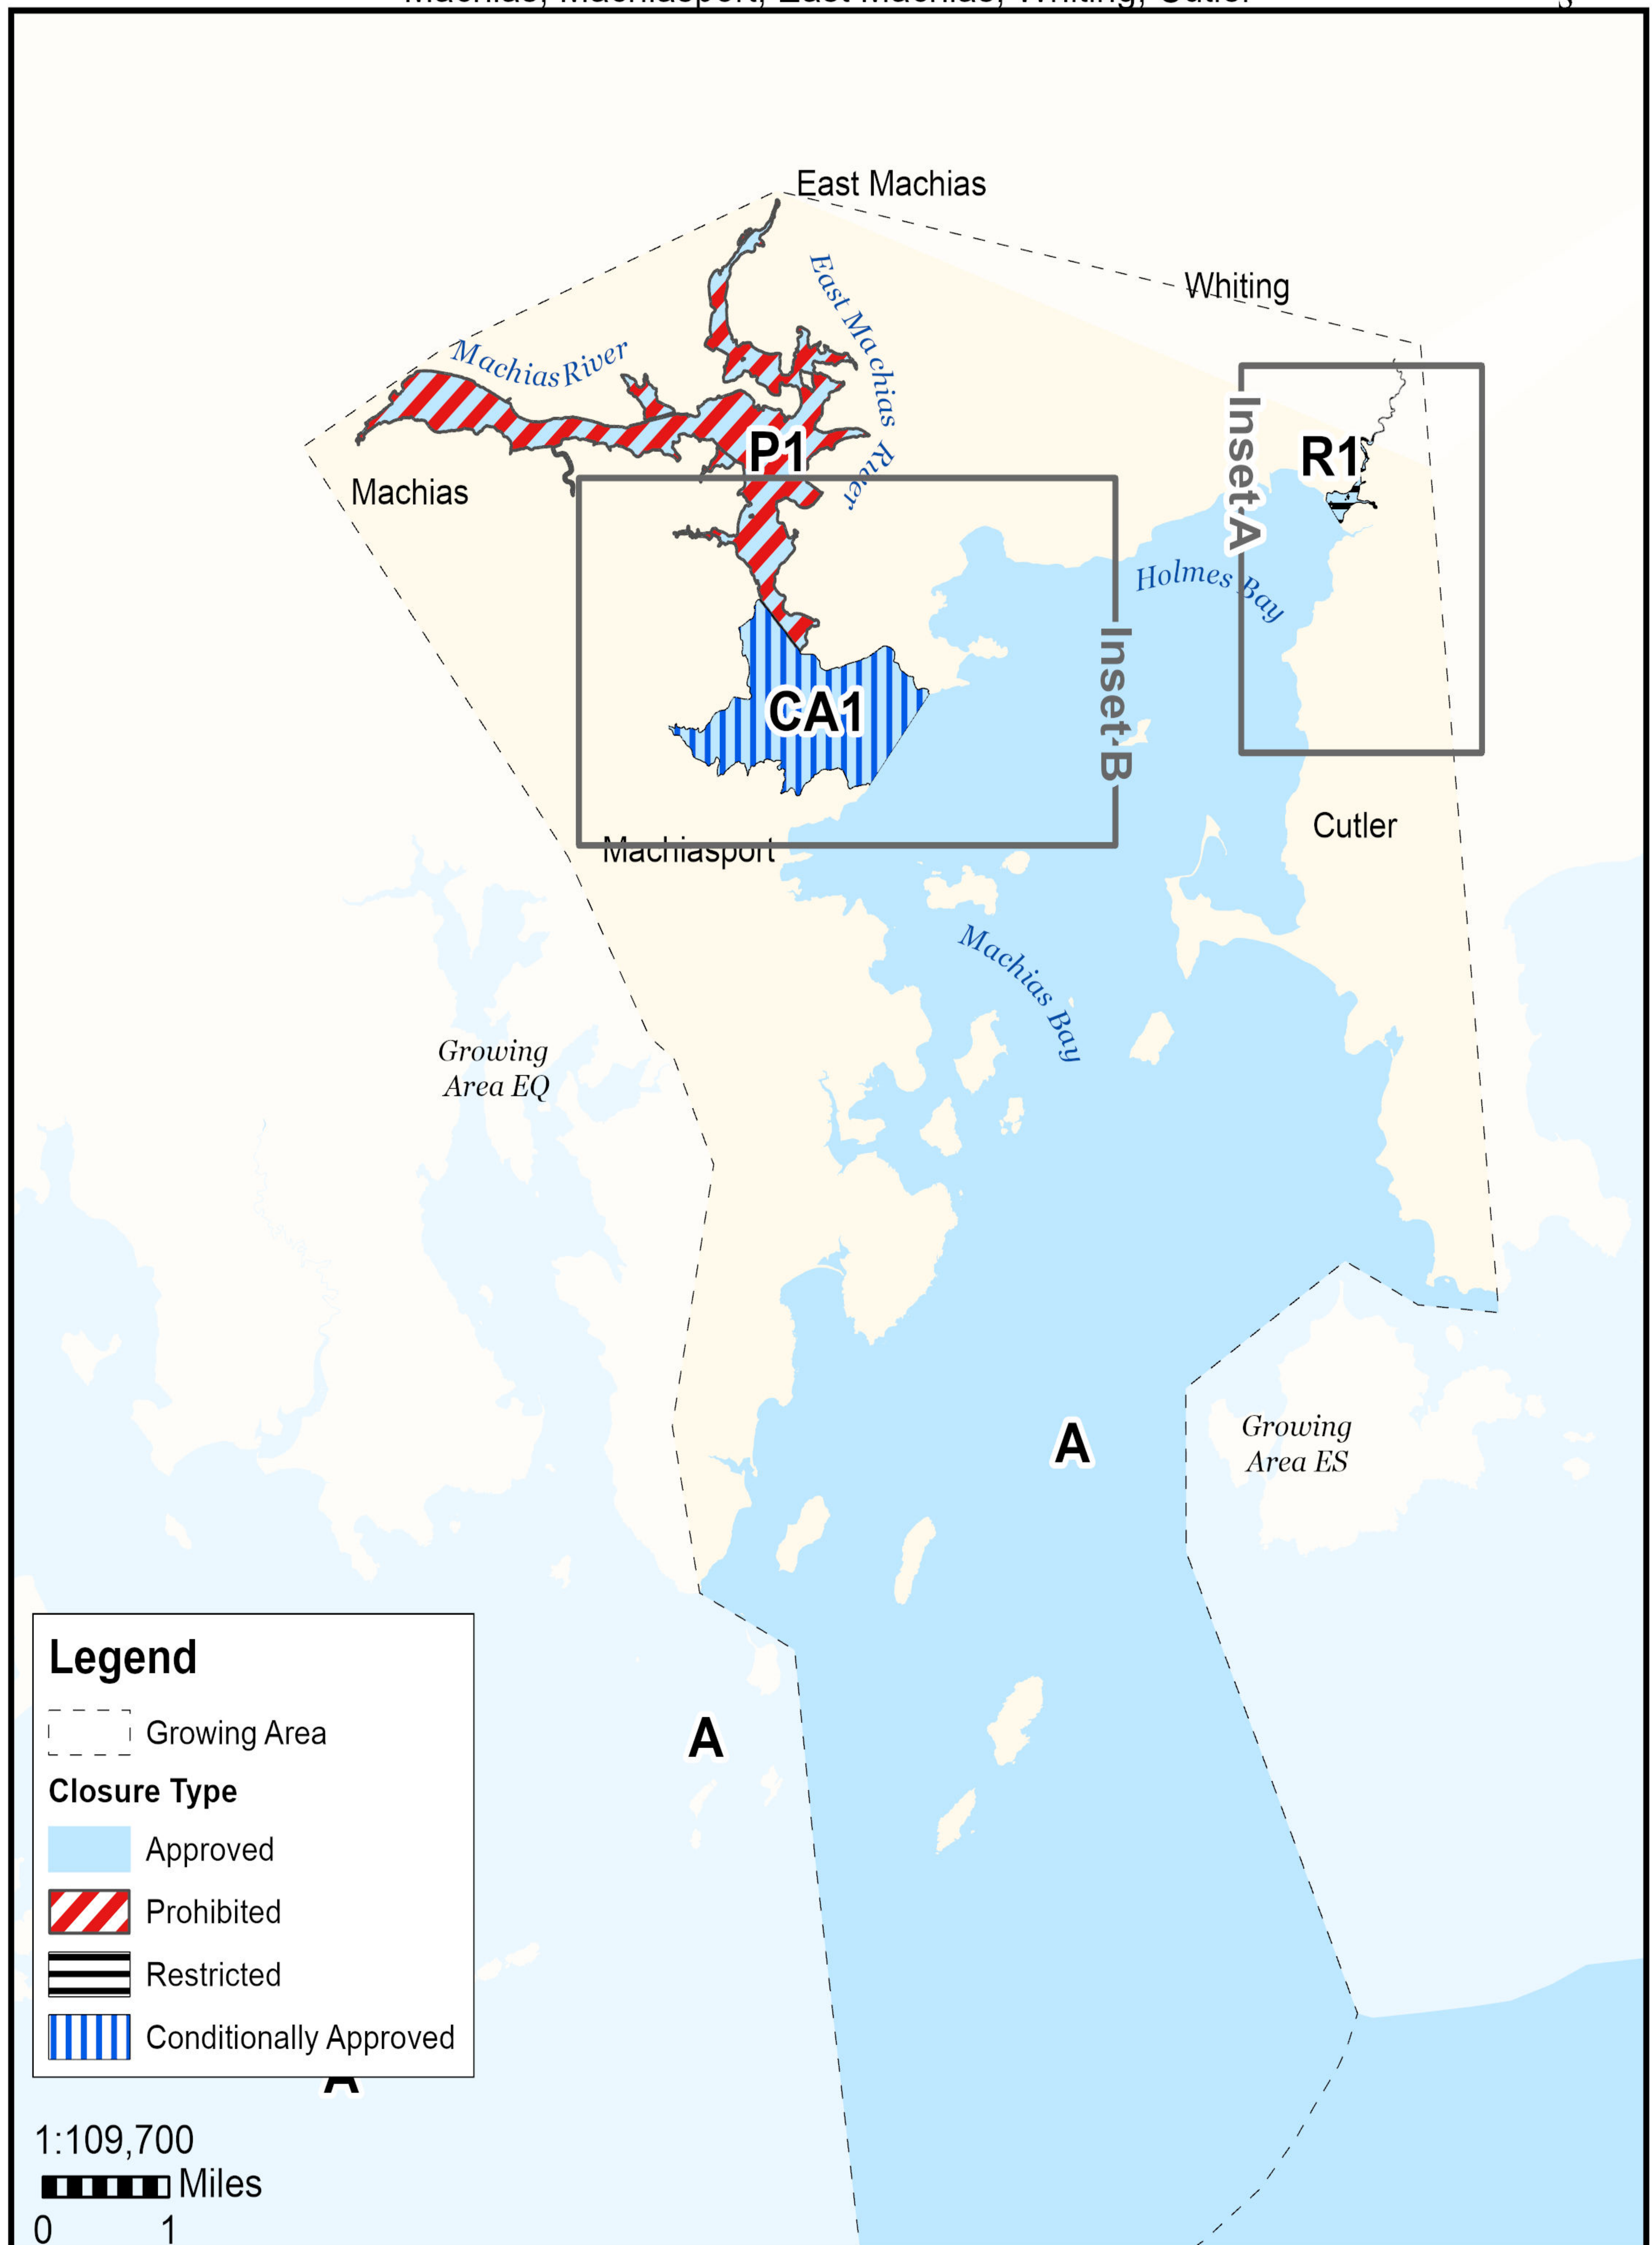

Maine Department of Marine Resources

Growing Area ER, Insets A - B
Machias, Machiasport, East Machias, Whiting, Cutler

June 21, 2023

This map is provided as a courtesy. Read the provided legal notice for closure details. Closures are not shown outside of the designated growing area. Maritime navigational aids are for reference only and are not suitable for maritime navigation.

Maine Department of Marine Resources

Growing Area ER, Inset A

Whiting, Cutler

June 21, 2023

This map is provided as a courtesy. Read the provided legal notice for closure details. Closures are not shown outside of the designated growing area. Maritime navigational aids are for reference only and are not suitable for maritime navigation.

Maine Department of Marine Resources

Growing Area ER, Inset B Machiasport

June 21, 2023

This map is provided as a courtesy. Read the provided legal notice for closure details. Closures are not shown outside of the designated growing area. Maritime navigational aids are for reference only and are not suitable for maritime navigation.