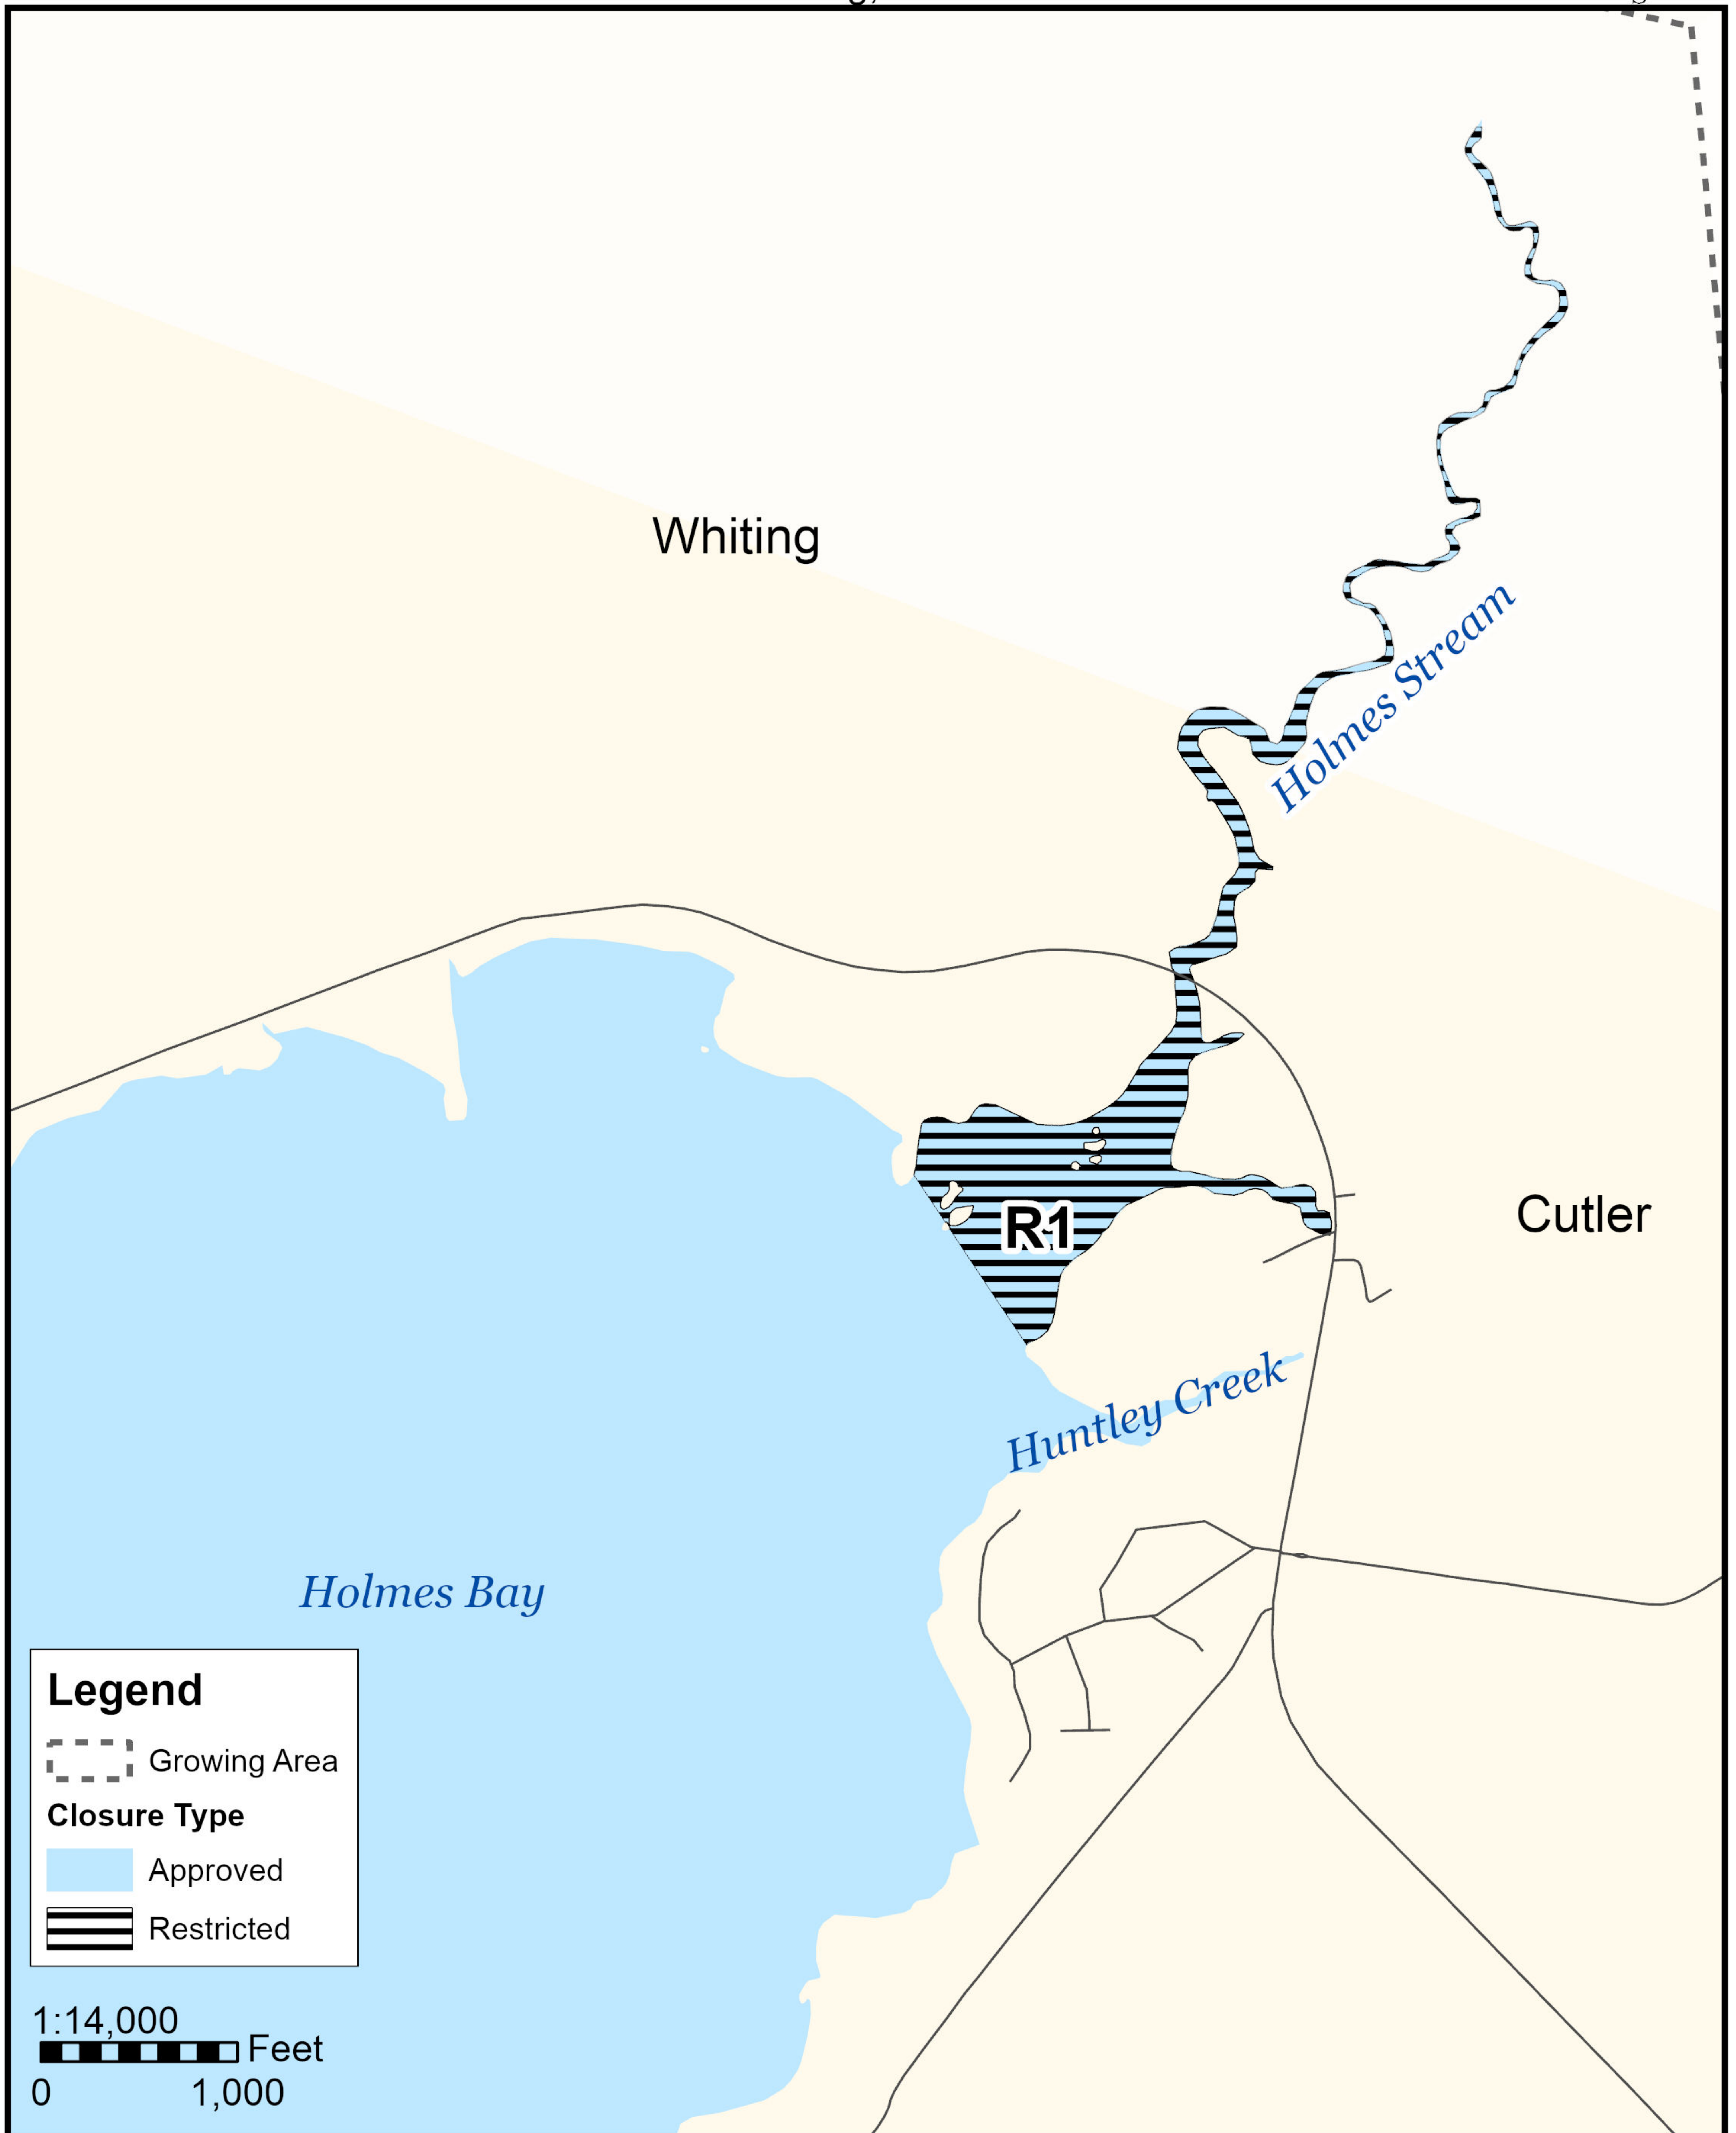

Maine Department of Marine Resources

Growing Area ER, Insets A - B
Machias, Machiasport, East Machias, Whiting, Cutler

June 21, 2023

This map is provided as a courtesy. Read the provided legal notice for closure details. Closures are not shown outside of the designated growing area. Maritime navigational aids are for reference only and are not suitable for maritime navigation.

Maine Department of Marine Resources

Growing Area ER, Inset A

Whiting, Cutler

June 21, 2023

This map is provided as a courtesy. Read the provided legal notice for closure details. Closures are not shown outside of the designated growing area. Maritime navigational aids are for reference only and are not suitable for maritime navigation.

Maine Department of Marine Resources

Growing Area ER, Inset B Machiasport

June 21, 2023

This map is provided as a courtesy. Read the provided legal notice for closure details. Closures are not shown outside of the designated growing area. Maritime navigational aids are for reference only and are not suitable for maritime navigation.