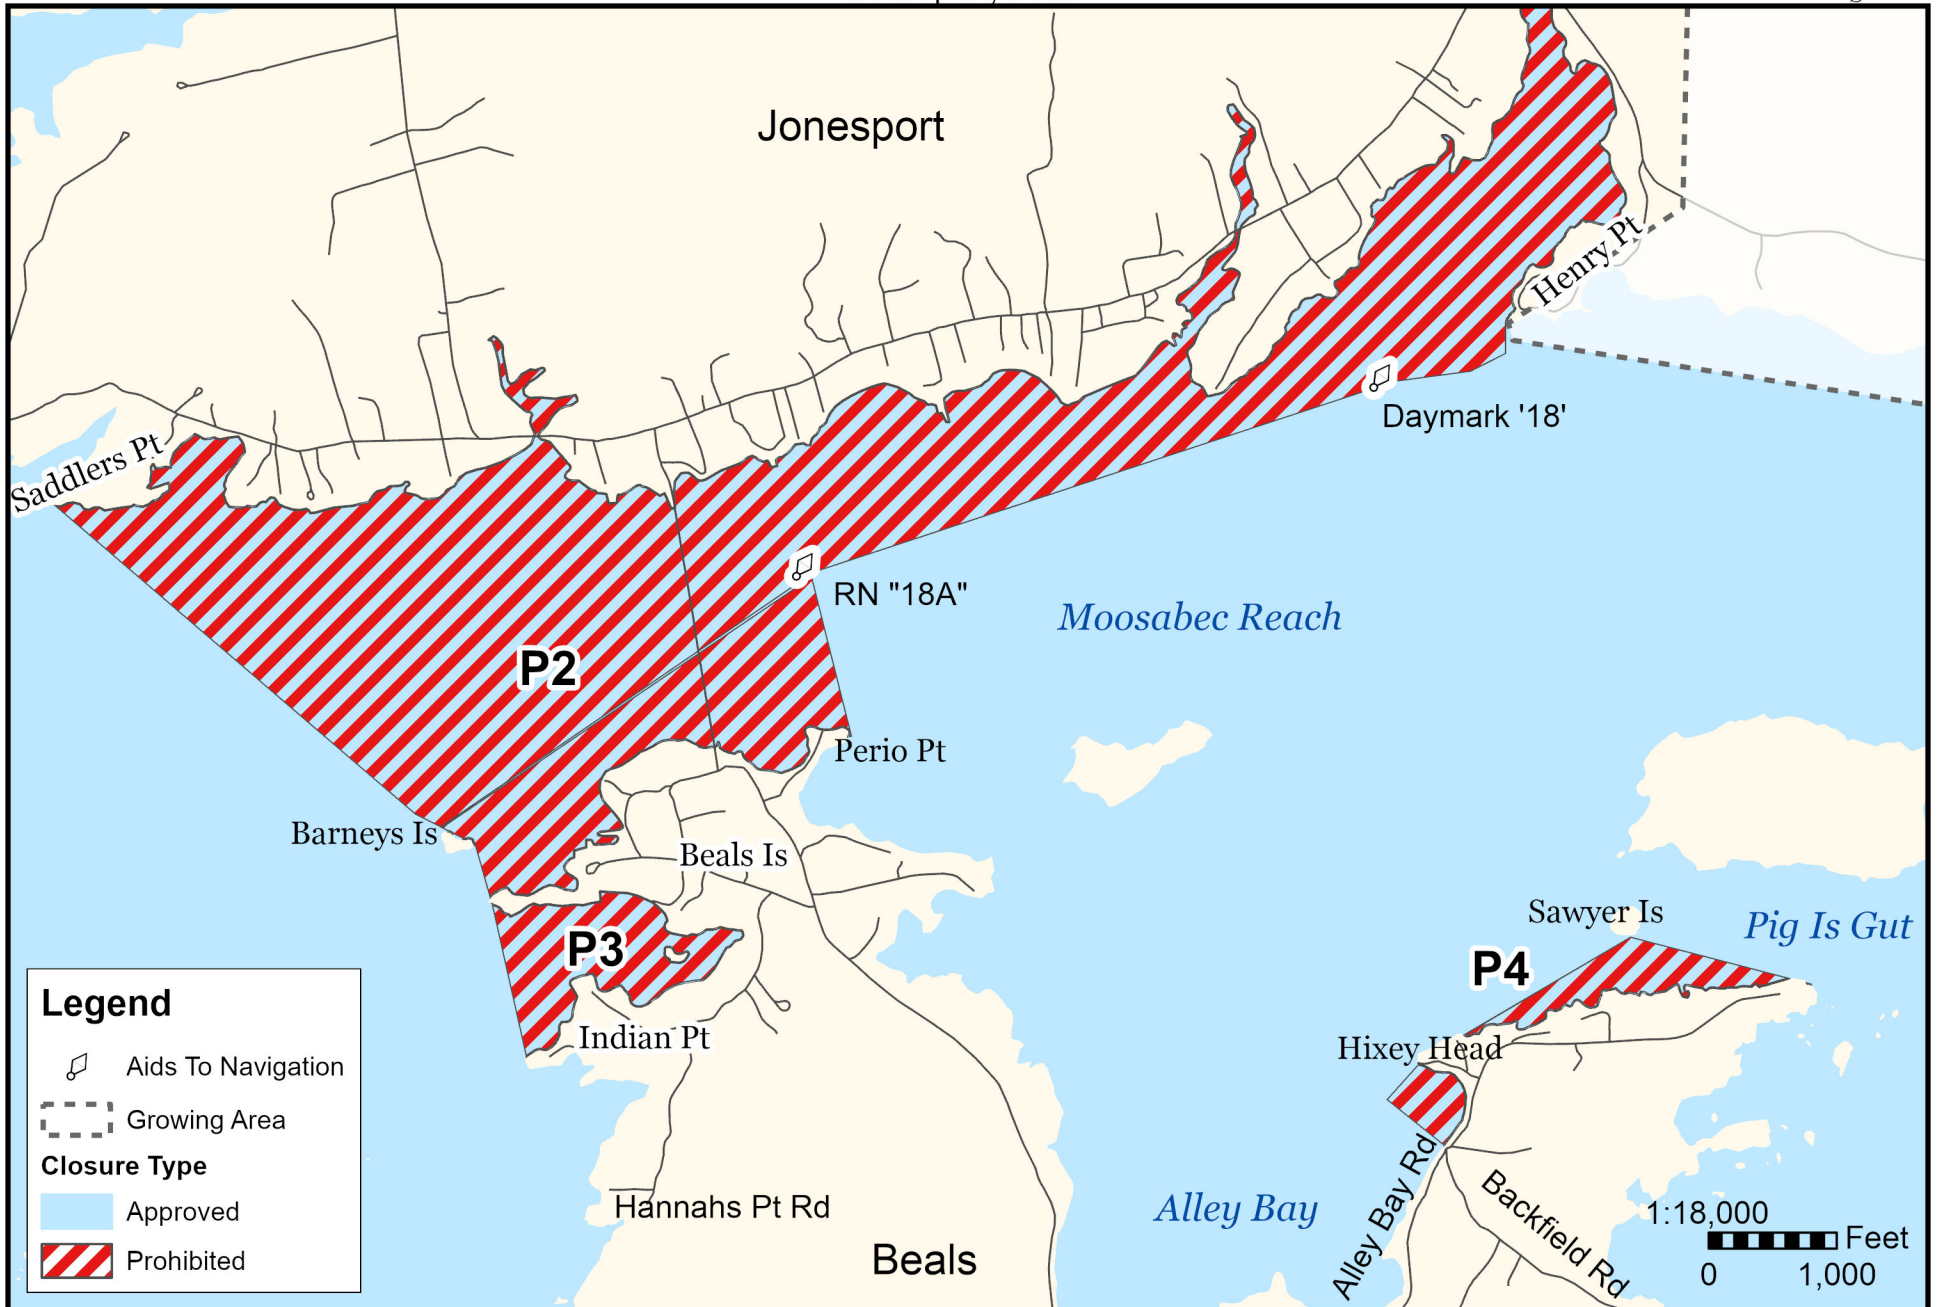

## Growing Area EN, with Inset A

Addison, Jonesport, Beals, Great Wass

August 4, 2023

**Legend**

- Growing Area
- Closure Type**
- Approved
- Prohibited
- Conditionally Approved

1:46,633  
0 1 Miles

This map is provided as a courtesy. Read the provided legal notice for closure details. Closures are not shown outside of the designated growing area. Maritime navigational aids are for reference only and are not suitable for maritime navigation.

## Growing Area EN, Inset A

Jonesport, Beals

August 4, 2023

This map is provided as a courtesy. Read the provided legal notice for closure details. Closures are not shown outside of the designated growing area. Maritime navigational aids are for reference only and are not suitable for maritime navigation.