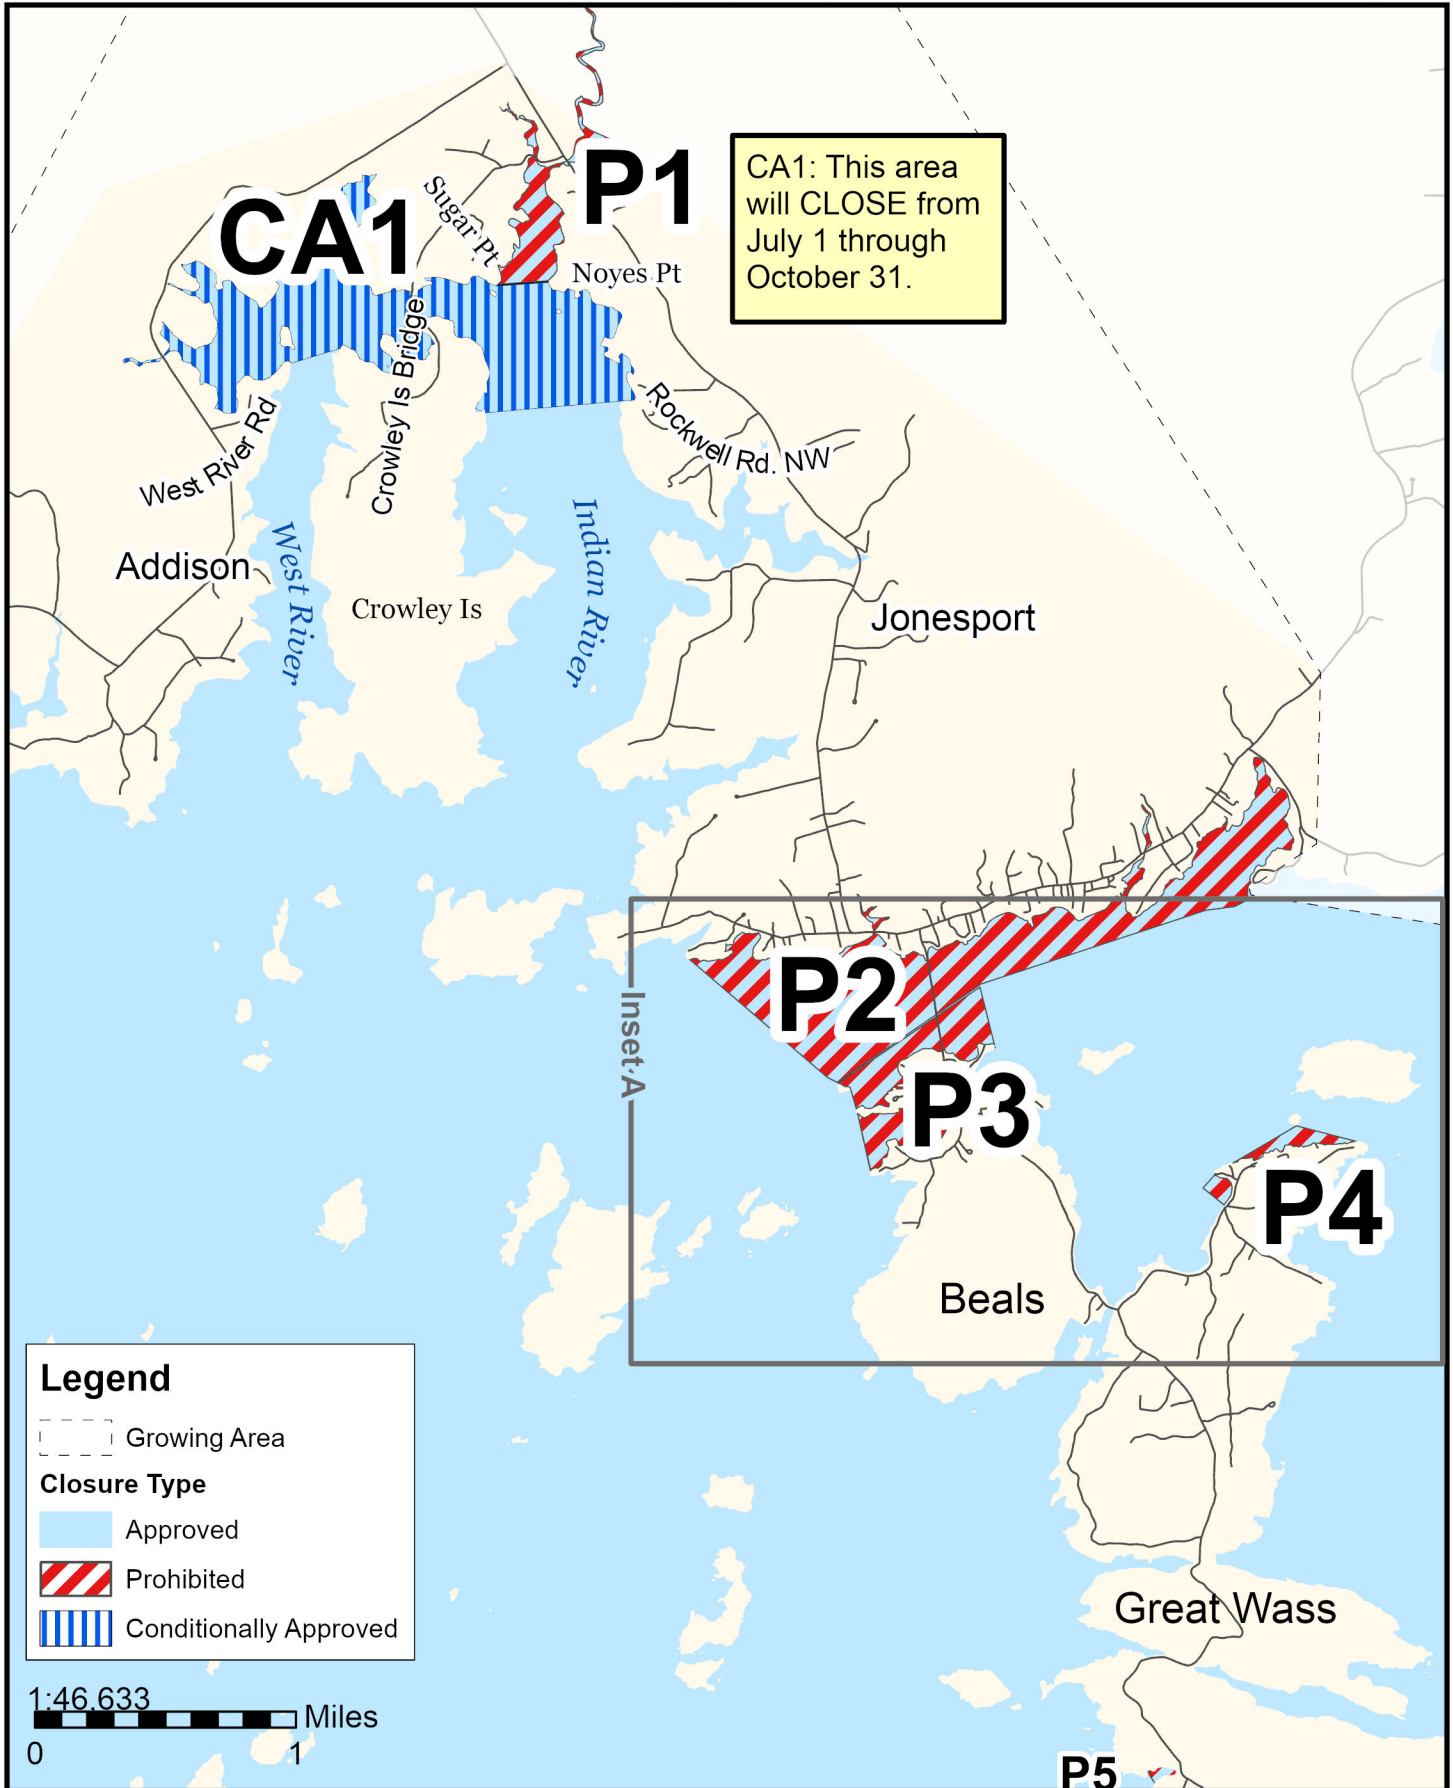

## Growing Area EN, with Inset A

Addison, Jonesport, Beals, Great Wass

August 4, 2023

**Legend**

- Growing Area
- Closure Type**
- Approved
- Prohibited
- Conditionally Approved

1:46,633  
0 1 Miles

This map is provided as a courtesy. Read the provided legal notice for closure details. Closures are not shown outside of the designated growing area. Maritime navigational aids are for reference only and are not suitable for maritime navigation.

## Growing Area EN, Inset A

Jonesport, Beals

August 4, 2023

This map is provided as a courtesy. Read the provided legal notice for closure details. Closures are not shown outside of the designated growing area. Maritime navigational aids are for reference only and are not suitable for maritime navigation.