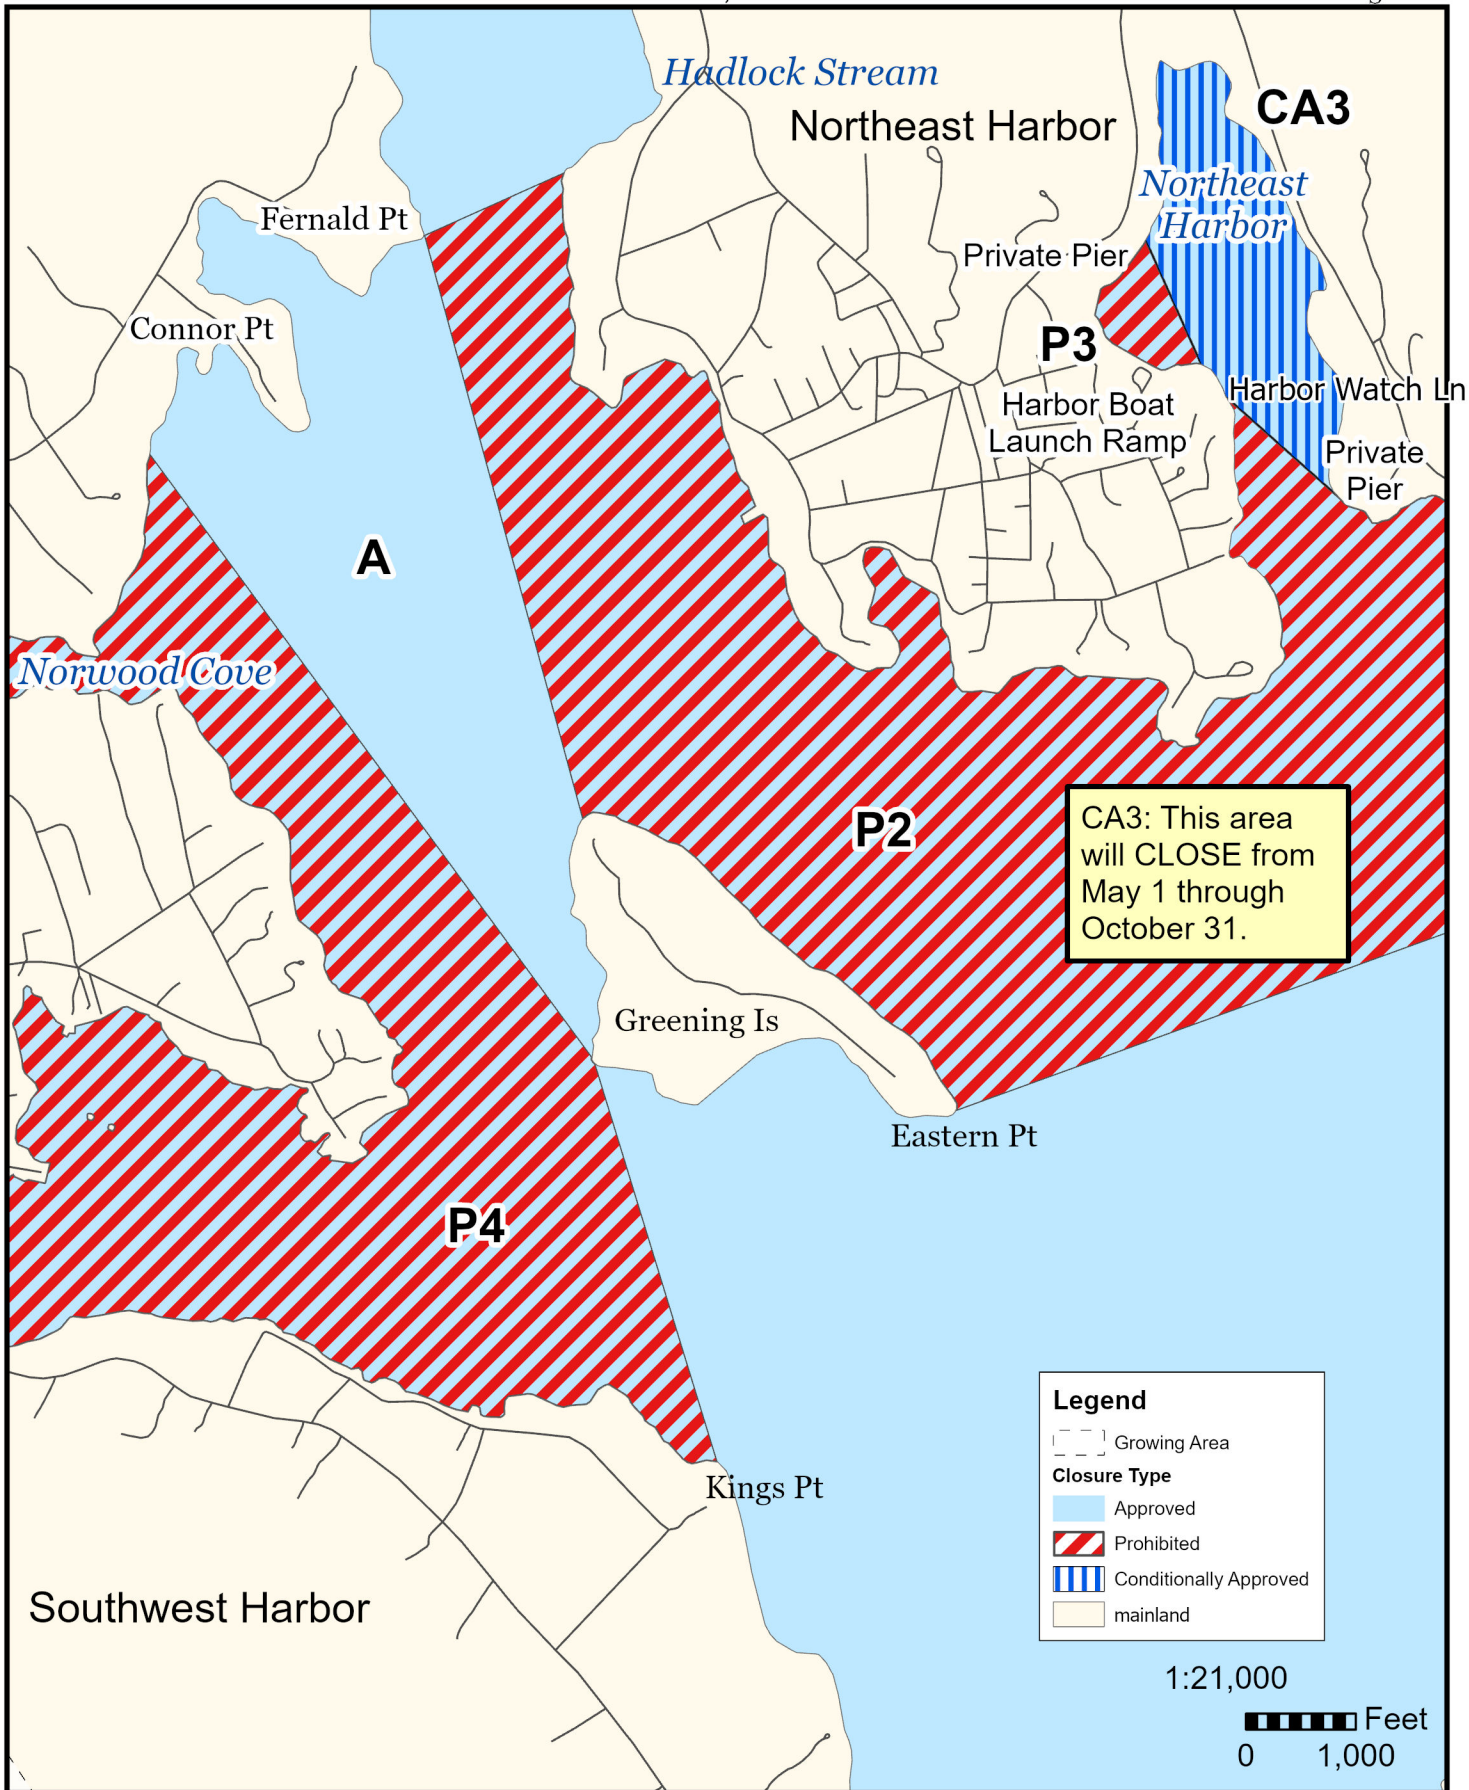

Maine Department of Marine Resources

Growing Area EH, Insets A - D February 4, 2026

Somesville, Southwest Harbor, Cranberry Isles, Mount Desert

This map is provided as a courtesy. Read the provided legal notice for closure details. Closures are not shown outside of the designated growing area. Maritime navigational aids are for reference only and are not suitable for maritime navigation.

Maine Department of Marine Resources

Growing Area EH, Inset A Somesville

February 4, 2026

This map is provided as a courtesy. Read the provided legal notice for closure details. Closures are not shown outside of the designated growing area. Maritime navigational aids are for reference only and are not suitable for maritime navigation.

Maine Department of Marine Resources

Growing Area EH, Inset B February 4, 2026
Southwest Harbor, Northeast Harbor

This map is provided as a courtesy, read the provided legal notice for closure details. Closures are not shown outside of the designated growing area. Any navigation aids shown are not suitable for maritime navigation.

Maine Department of Marine Resources

Growing Area EH, Inset C

Cranberry Isles

February 4, 2026

This map is provided as a courtesy. Read the provided legal notice for closure details. Closures are not shown outside of the designated growing area. Maritime navigational aids are for reference only and are not suitable for maritime navigation.