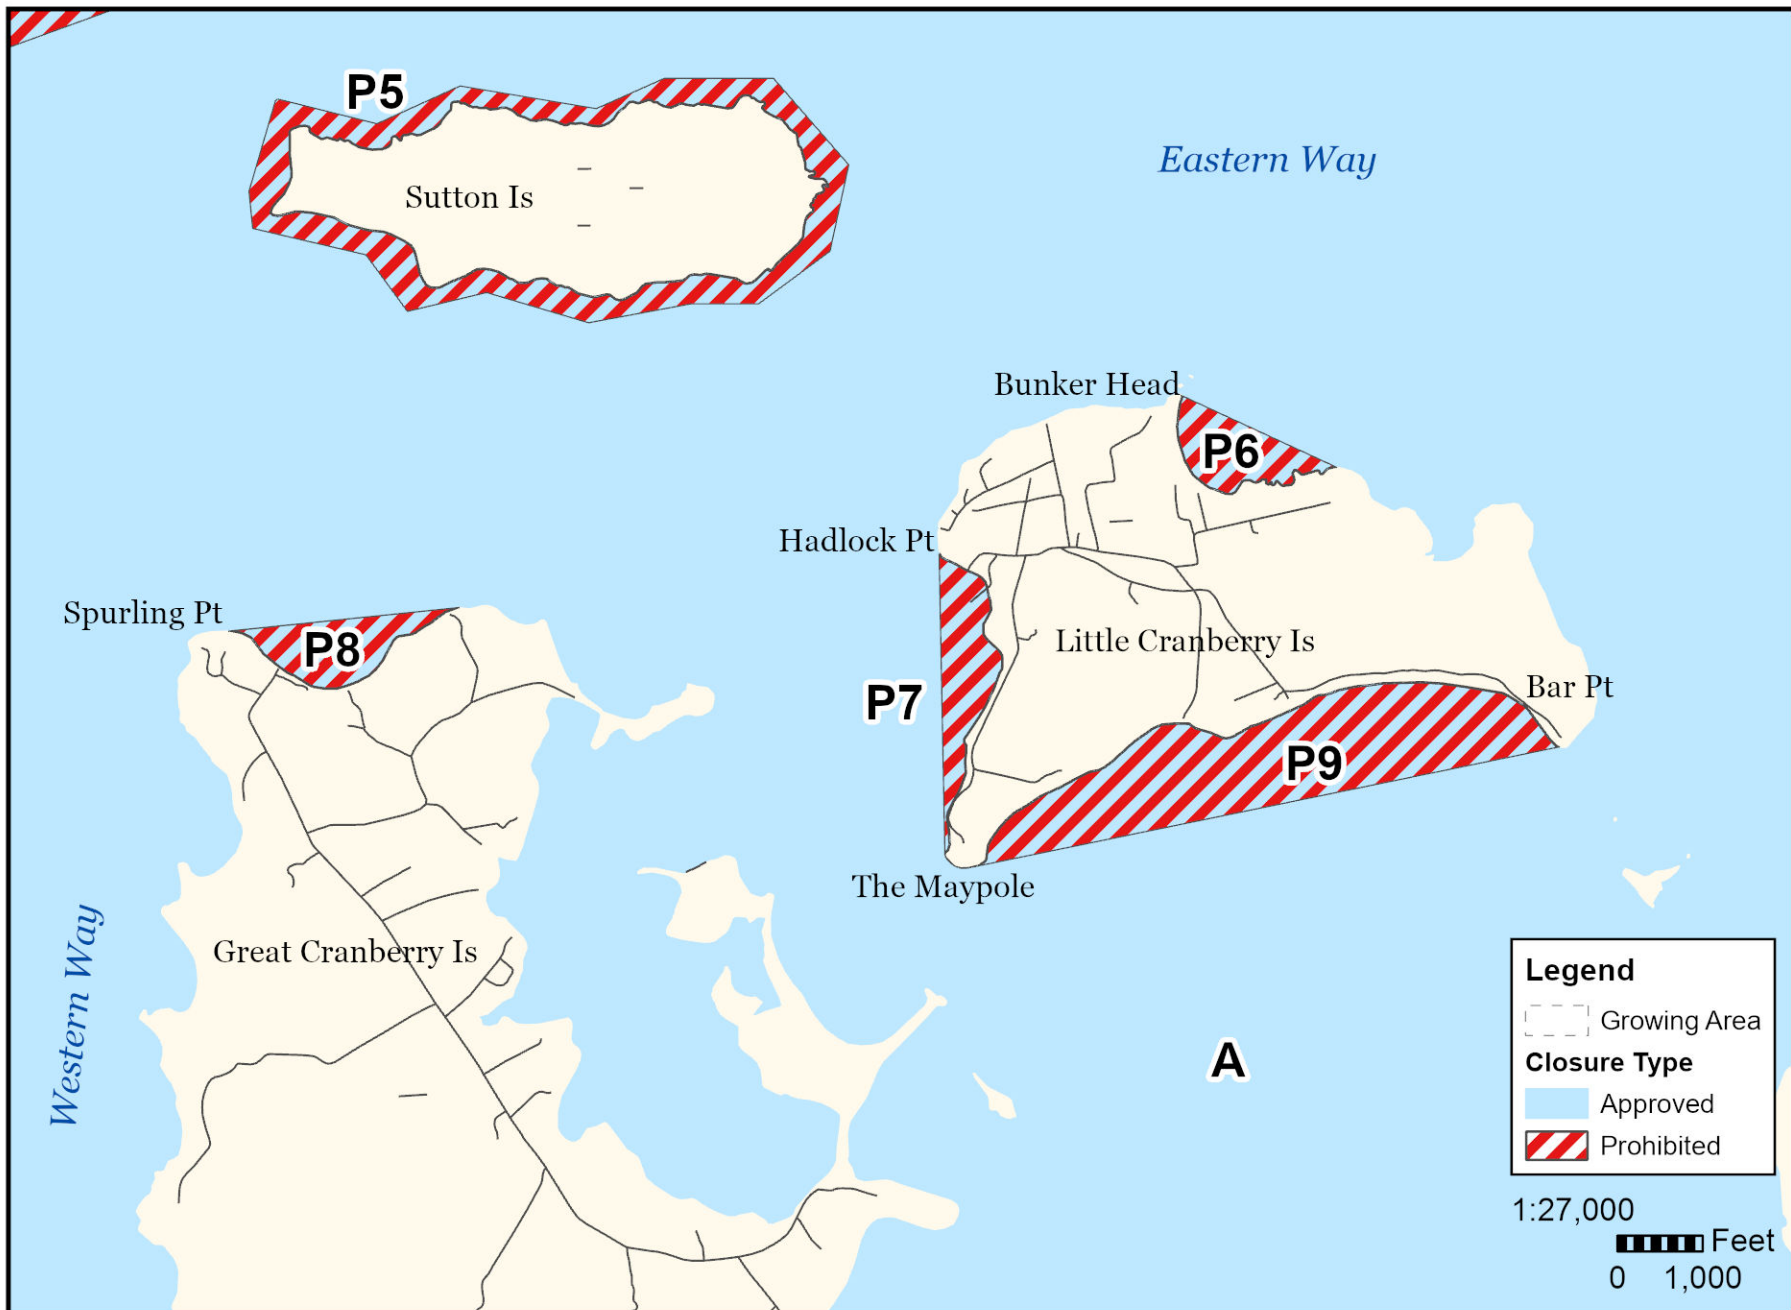

Maine Department of Marine Resources

Growing Area EH, Insets A - D February 4, 2026

Somesville, Southwest Harbor, Cranberry Isles, Mount Desert

This map is provided as a courtesy. Read the provided legal notice for closure details. Closures are not shown outside of the designated growing area. Maritime navigational aids are for reference only and are not suitable for maritime navigation.

Maine Department of Marine Resources

Growing Area EH, Inset B February 4, 2026
Southwest Harbor, Northeast Harbor

This map is provided as a courtesy, read the provided legal notice for closure details. Closures are not shown outside of the designated growing area. Any navigation aids shown are not suitable for maritime navigation.

Maine Department of Marine Resources

Growing Area EH, Inset C

Cranberry Isles

February 4, 2026

This map is provided as a courtesy. Read the provided legal notice for closure details. Closures are not shown outside of the designated growing area. Maritime navigational aids are for reference only and are not suitable for maritime navigation.

Maine Department of Marine Resources

Growing Area EH, Inset D

Mount Desert, Bar Harbor

February 4, 2026

This map is provided as a courtesy, read the provided legal notice for closure details. Closures are not shown outside of the designated growing area. Any navigation aids shown are not suitable for maritime navigation.