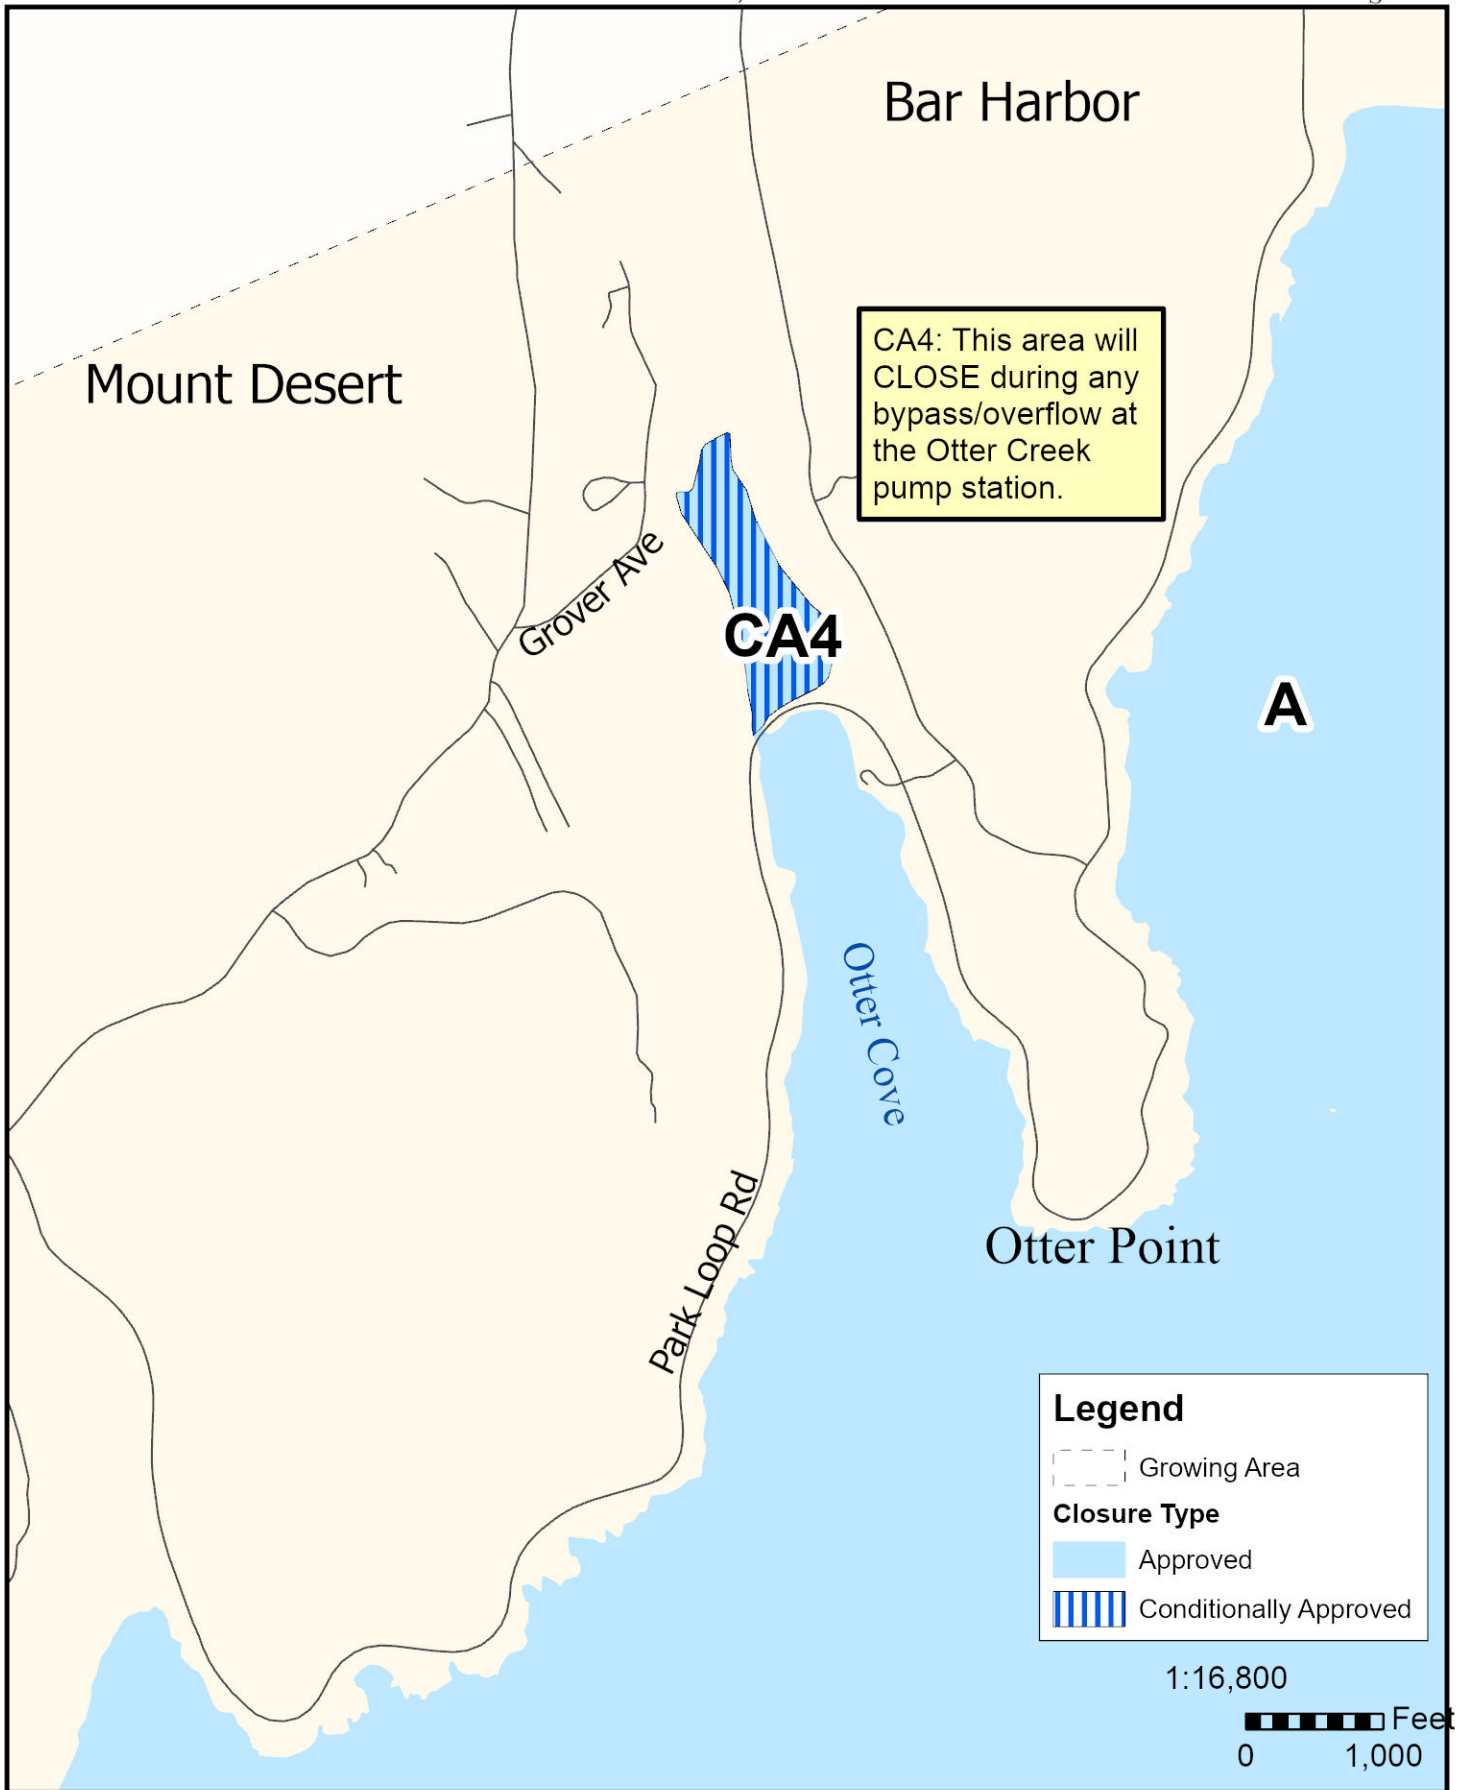

Maine Department of Marine Resources

Growing Area EH, Insets A - D February 4, 2026

Somesville, Southwest Harbor, Cranberry Isles, Mount Desert

This map is provided as a courtesy. Read the provided legal notice for closure details. Closures are not shown outside of the designated growing area. Maritime navigational aids are for reference only and are not suitable for maritime navigation.

Maine Department of Marine Resources

Growing Area EH, Inset B February 4, 2026
Southwest Harbor, Northeast Harbor

This map is provided as a courtesy, read the provided legal notice for closure details. Closures are not shown outside of the designated growing area. Any navigation aids shown are not suitable for maritime navigation.

Maine Department of Marine Resources

Growing Area EH, Inset C

Cranberry Isles

February 4, 2026

This map is provided as a courtesy. Read the provided legal notice for closure details. Closures are not shown outside of the designated growing area. Maritime navigational aids are for reference only and are not suitable for maritime navigation.

Maine Department of Marine Resources

Growing Area EH, Inset D

Mount Desert, Bar Harbor

February 4, 2026

This map is provided as a courtesy, read the provided legal notice for closure details. Closures are not shown outside of the designated growing area. Any navigation aids shown are not suitable for maritime navigation.