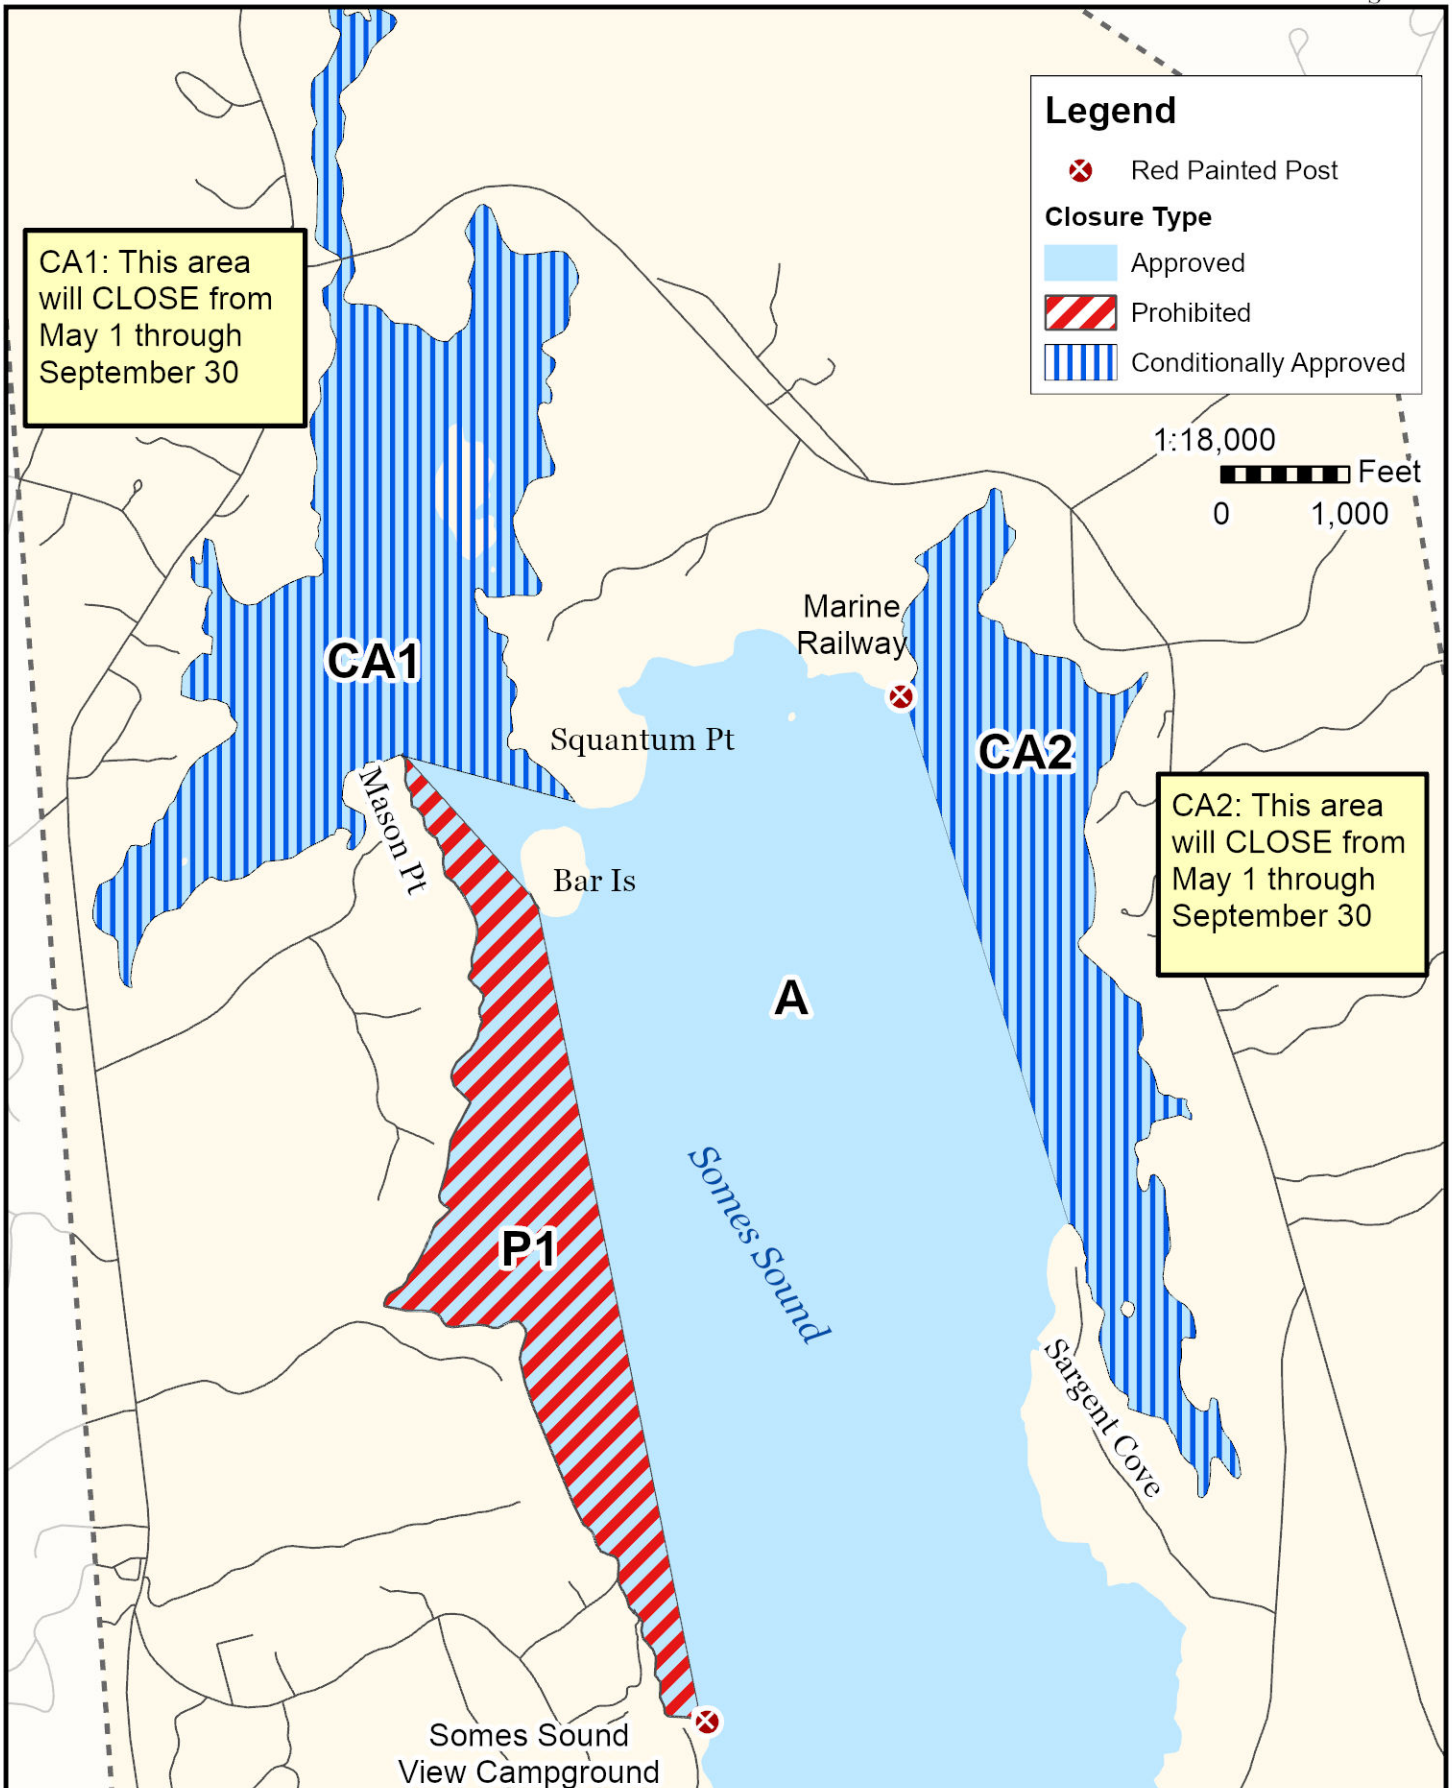

Maine Department of Marine Resources

Growing Area EH, Insets A - D February 4, 2026

Somesville, Southwest Harbor, Cranberry Isles, Mount Desert

This map is provided as a courtesy. Read the provided legal notice for closure details. Closures are not shown outside of the designated growing area. Maritime navigational aids are for reference only and are not suitable for maritime navigation.

Maine Department of Marine Resources

Growing Area EH, Inset A Somesville

February 4, 2026

This map is provided as a courtesy. Read the provided legal notice for closure details. Closures are not shown outside of the designated growing area. Maritime navigational aids are for reference only and are not suitable for maritime navigation.

Maine Department of Marine Resources

Growing Area EH, Inset B February 4, 2026
Southwest Harbor, Northeast Harbor

This map is provided as a courtesy, read the provided legal notice for closure details. Closures are not shown outside of the designated growing area. Any navigation aids shown are not suitable for maritime navigation.

Maine Department of Marine Resources

Growing Area EH, Inset C

Cranberry Isles

February 4, 2026

This map is provided as a courtesy. Read the provided legal notice for closure details. Closures are not shown outside of the designated growing area. Maritime navigational aids are for reference only and are not suitable for maritime navigation.