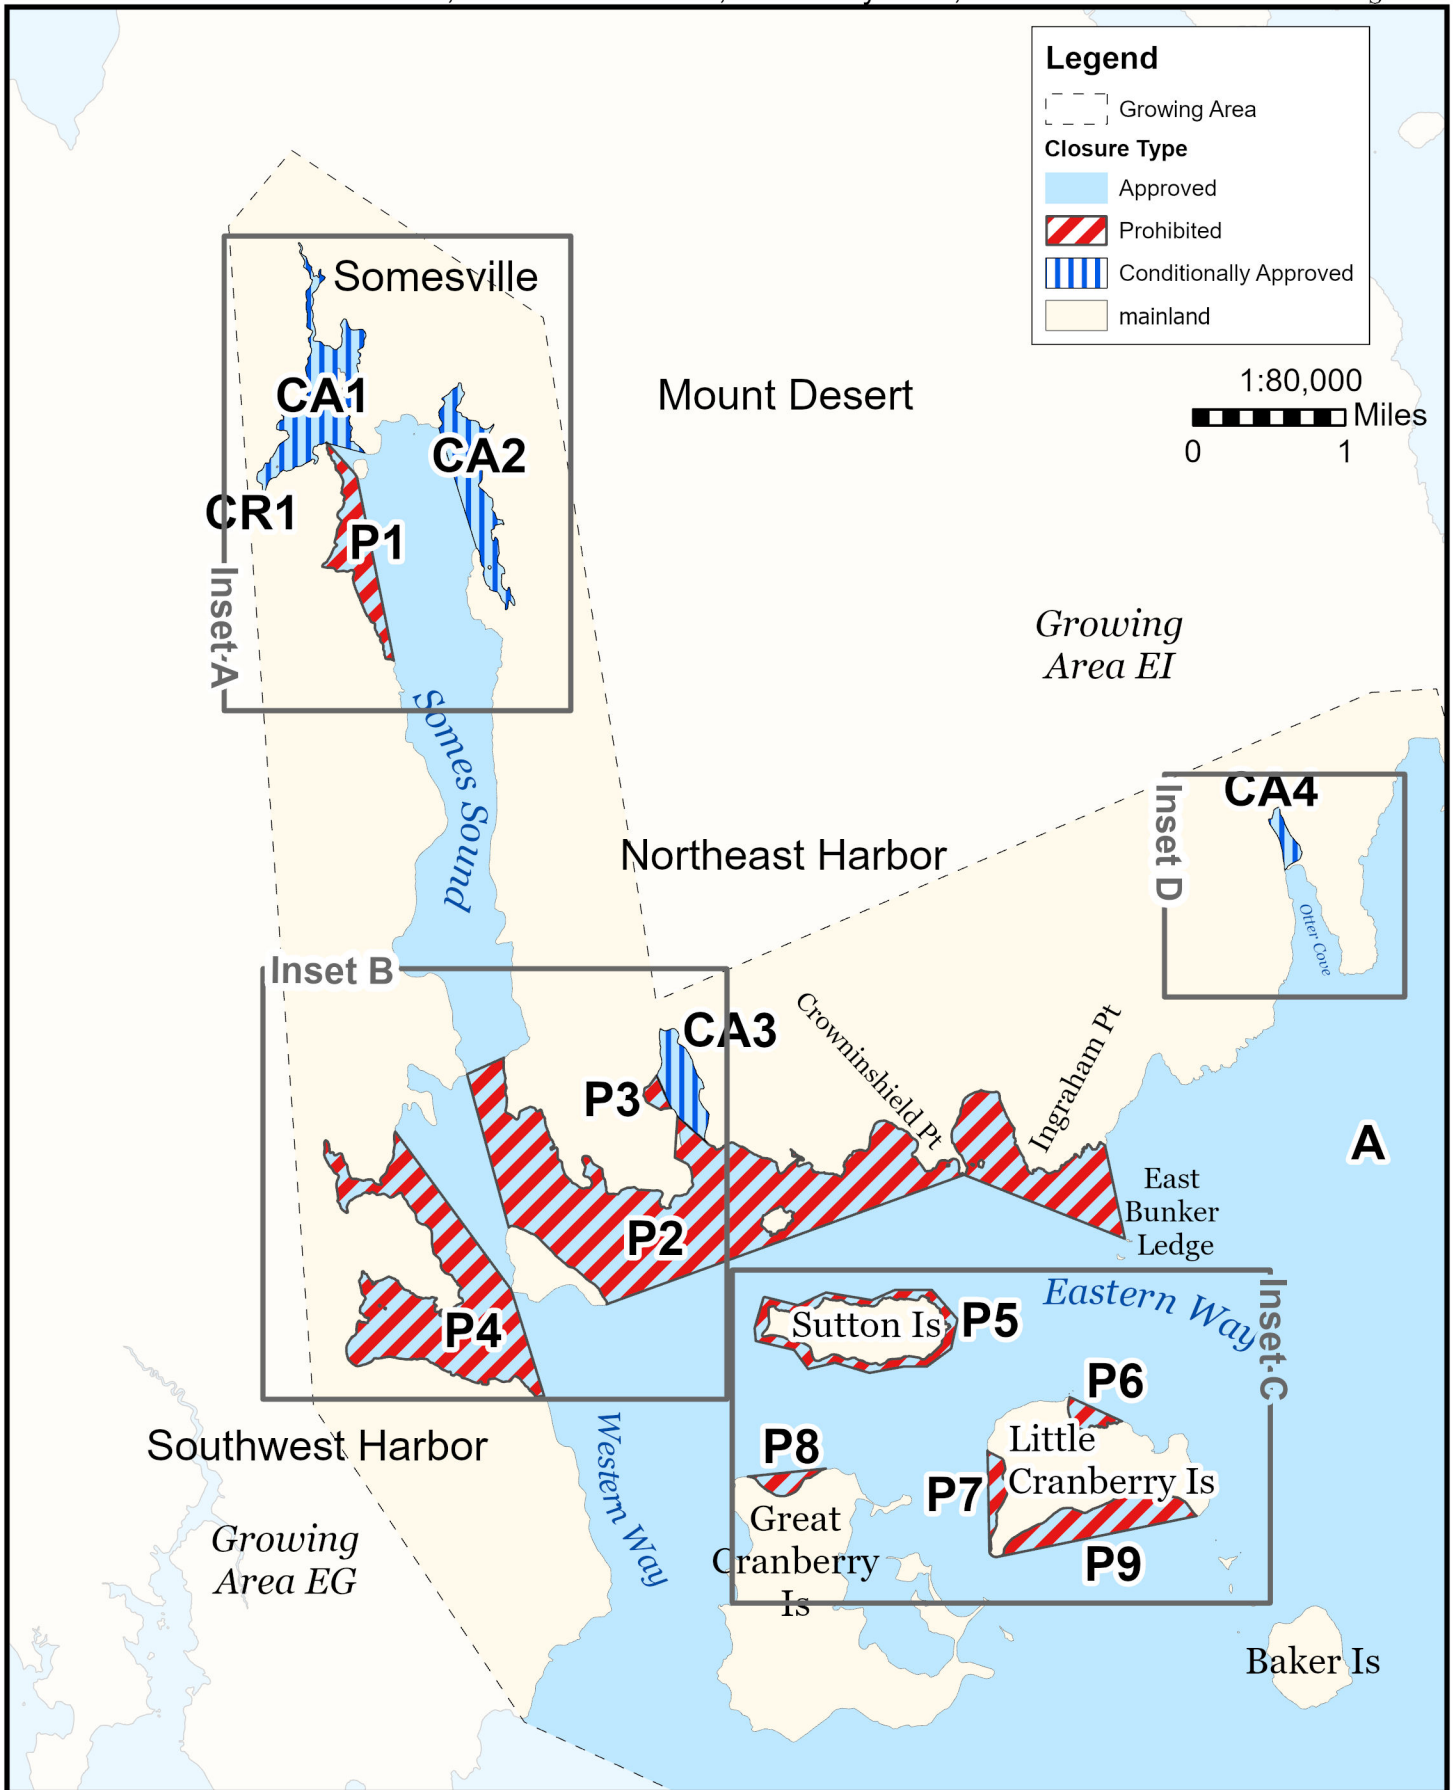

Maine Department of Marine Resources

Growing Area EH, Insets A - D February 4, 2026

Somesville, Southwest Harbor, Cranberry Isles, Mount Desert

This map is provided as a courtesy. Read the provided legal notice for closure details. Closures are not shown outside of the designated growing area. Maritime navigational aids are for reference only and are not suitable for maritime navigation.

Maine Department of Marine Resources

Growing Area EH, Inset A Somesville

February 4, 2026

This map is provided as a courtesy. Read the provided legal notice for closure details. Closures are not shown outside of the designated growing area. Maritime navigational aids are for reference only and are not suitable for maritime navigation.

Maine Department of Marine Resources

Growing Area EH, Inset B February 4, 2026
Southwest Harbor, Northeast Harbor

This map is provided as a courtesy, read the provided legal notice for closure details. Closures are not shown outside of the designated growing area. Any navigation aids shown are not suitable for maritime navigation.

Maine Department of Marine Resources

Growing Area EH, Inset C

Cranberry Isles

February 4, 2026

This map is provided as a courtesy. Read the provided legal notice for closure details. Closures are not shown outside of the designated growing area. Maritime navigational aids are for reference only and are not suitable for maritime navigation.