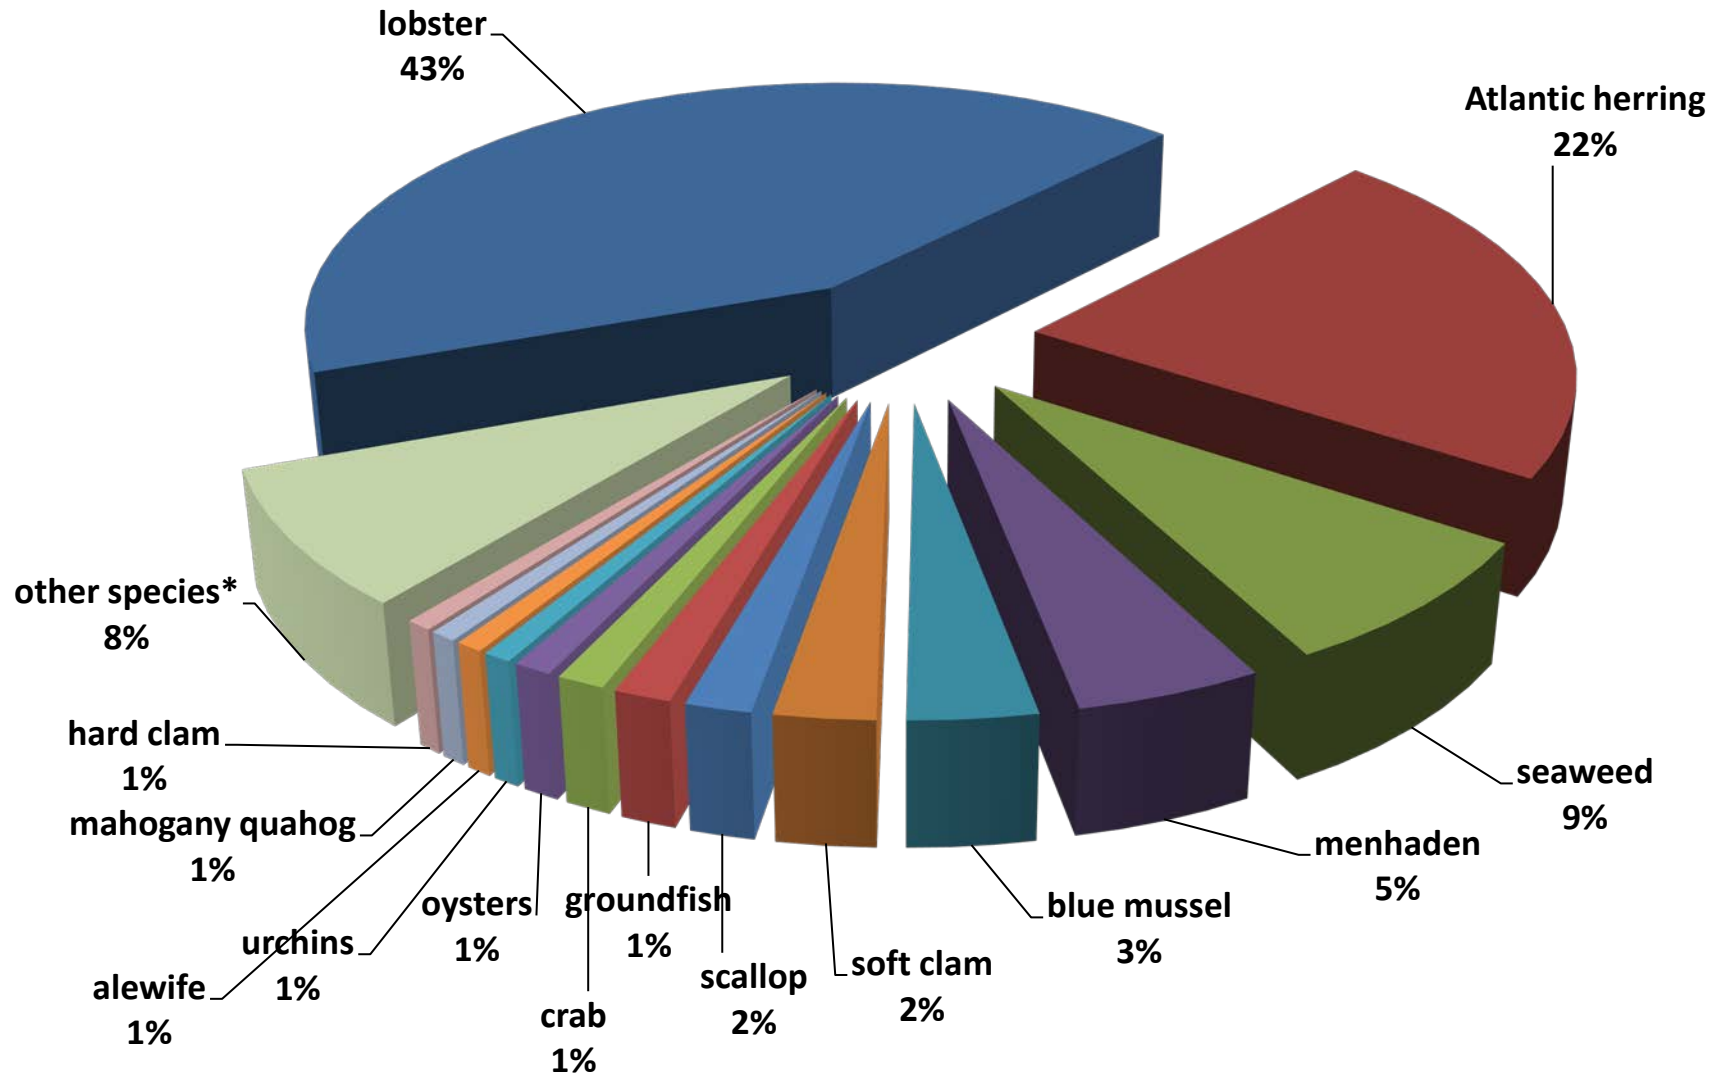

# Preliminary 2018 Commercial Maine Landings By Live Pounds

Total: 280,052,663 as of 2/19/19

\*Other species include confidential species and other species that make up less than 1% of total catch.