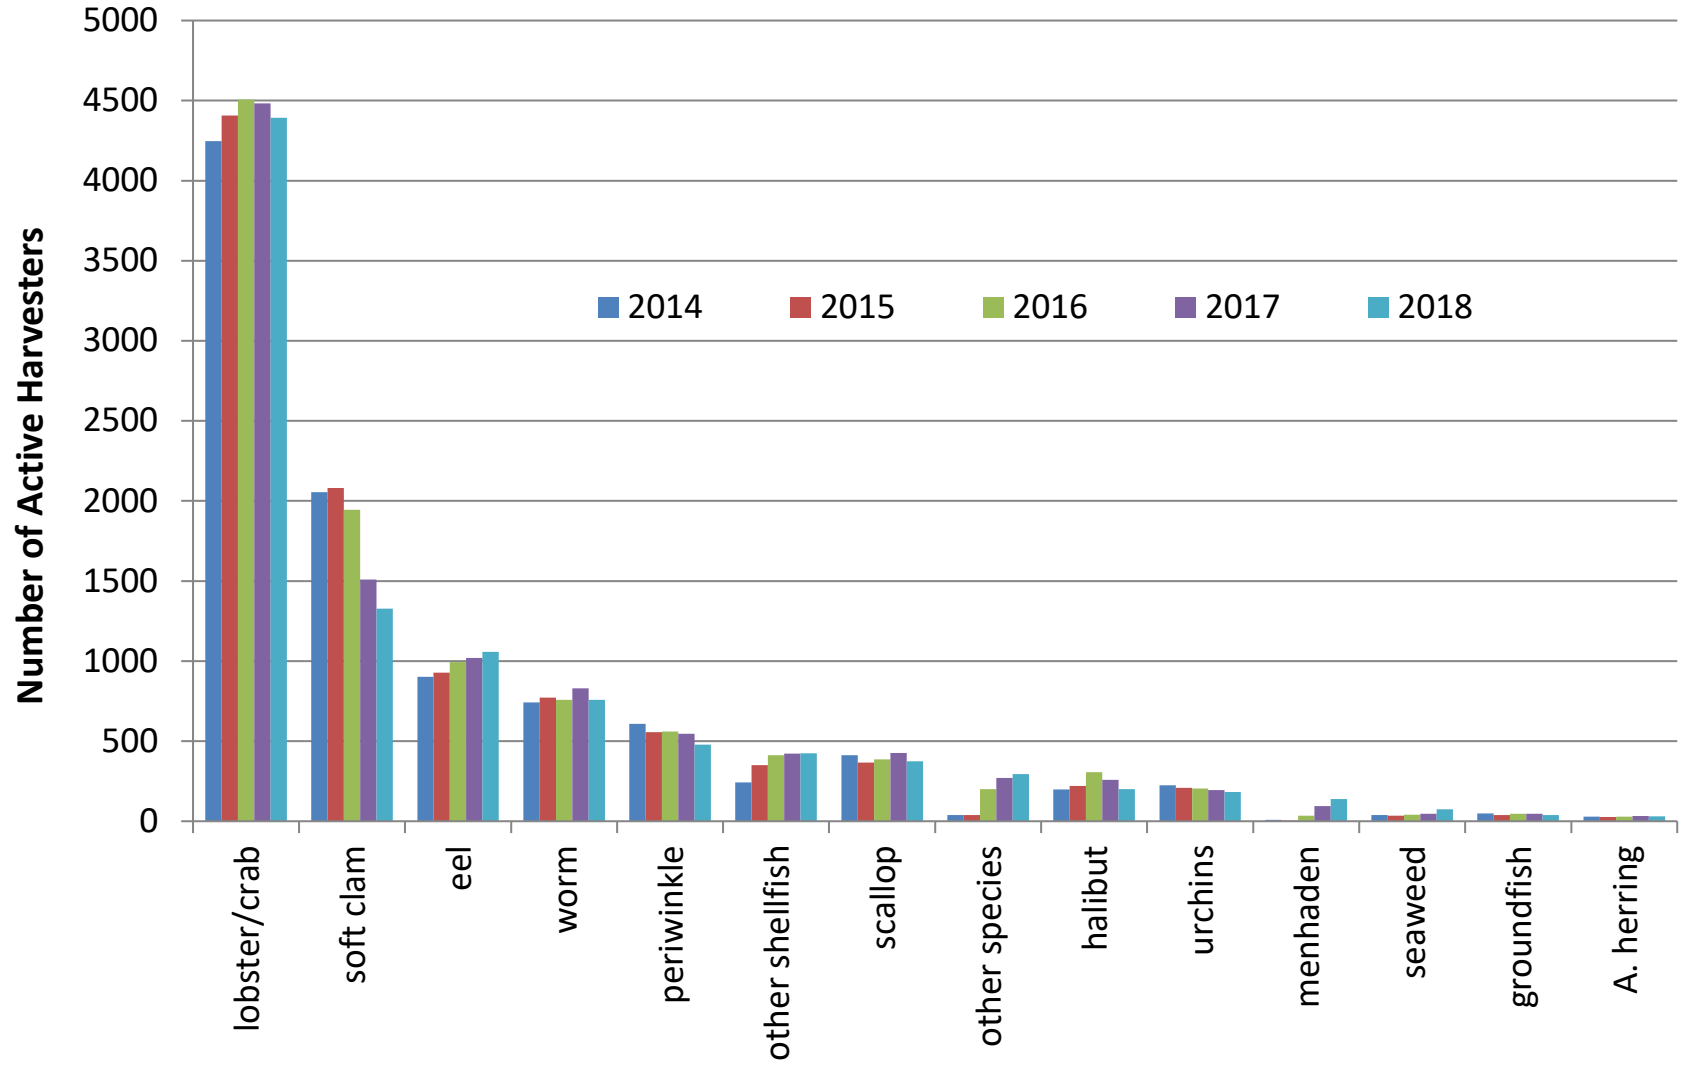

2014 - 2018 Number of Active Commercial Harvesters in Maine

updated 2/19/19

2018 data are preliminary