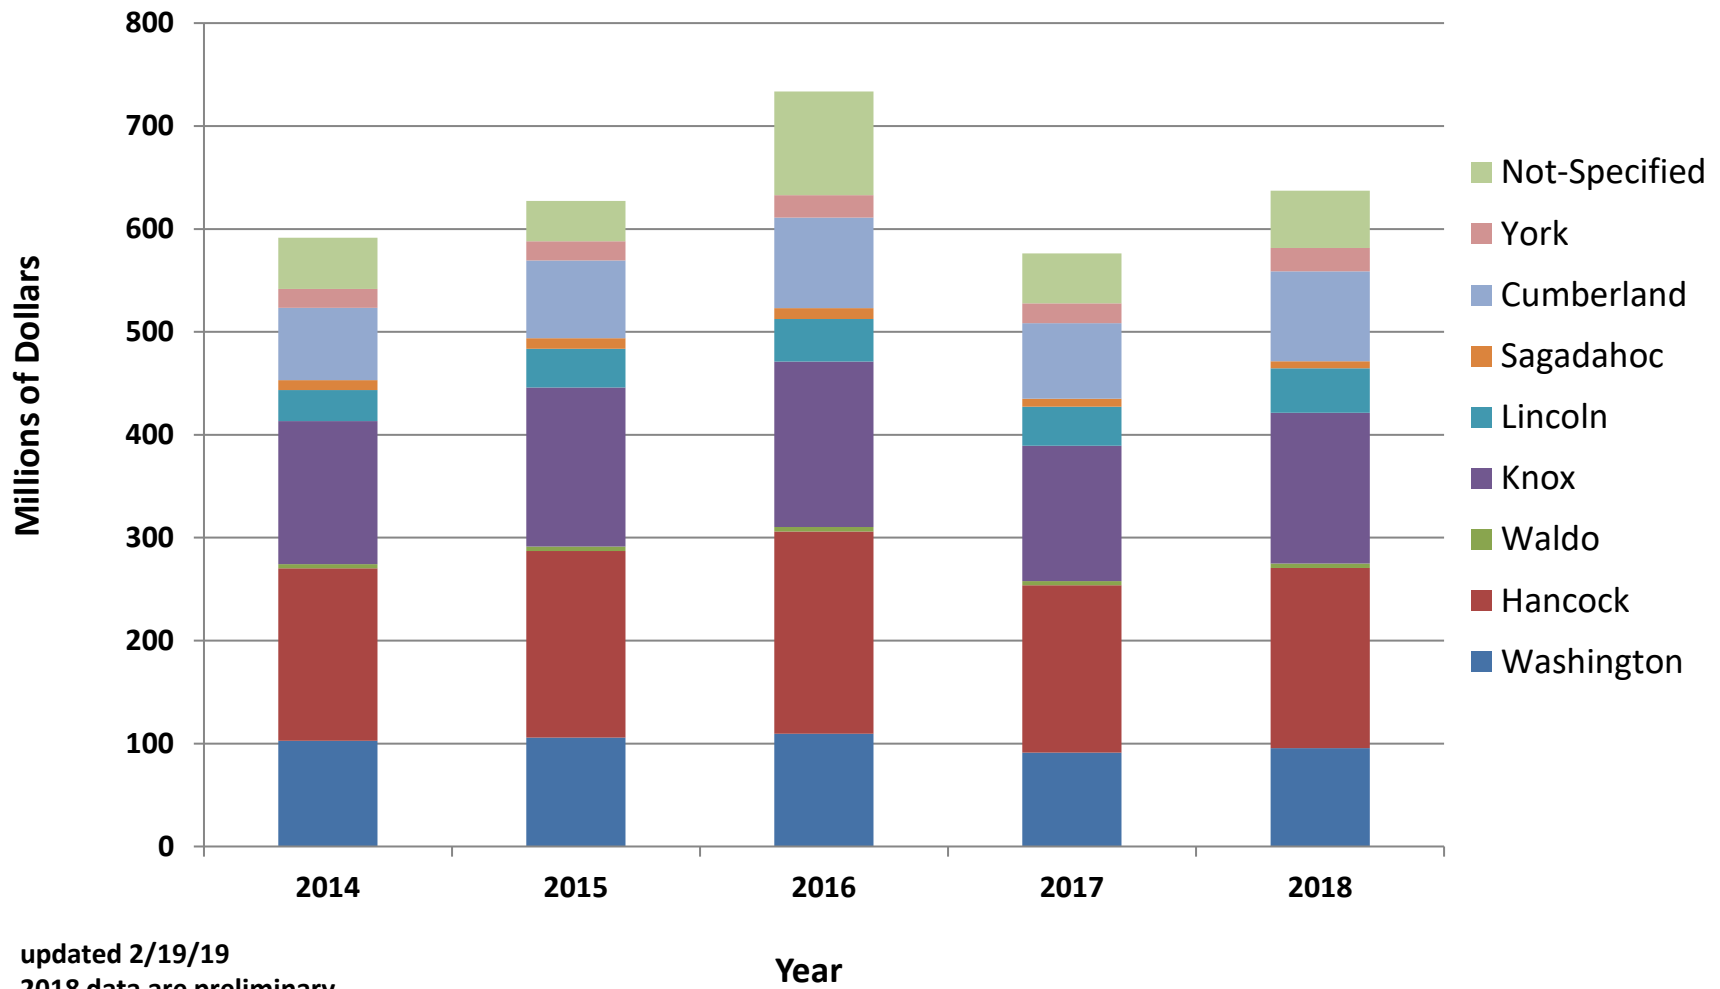

2014-2018 Commercial Maine Landings: Ex-Vessel Value By County

updated 2/19/19
2018 data are preliminary