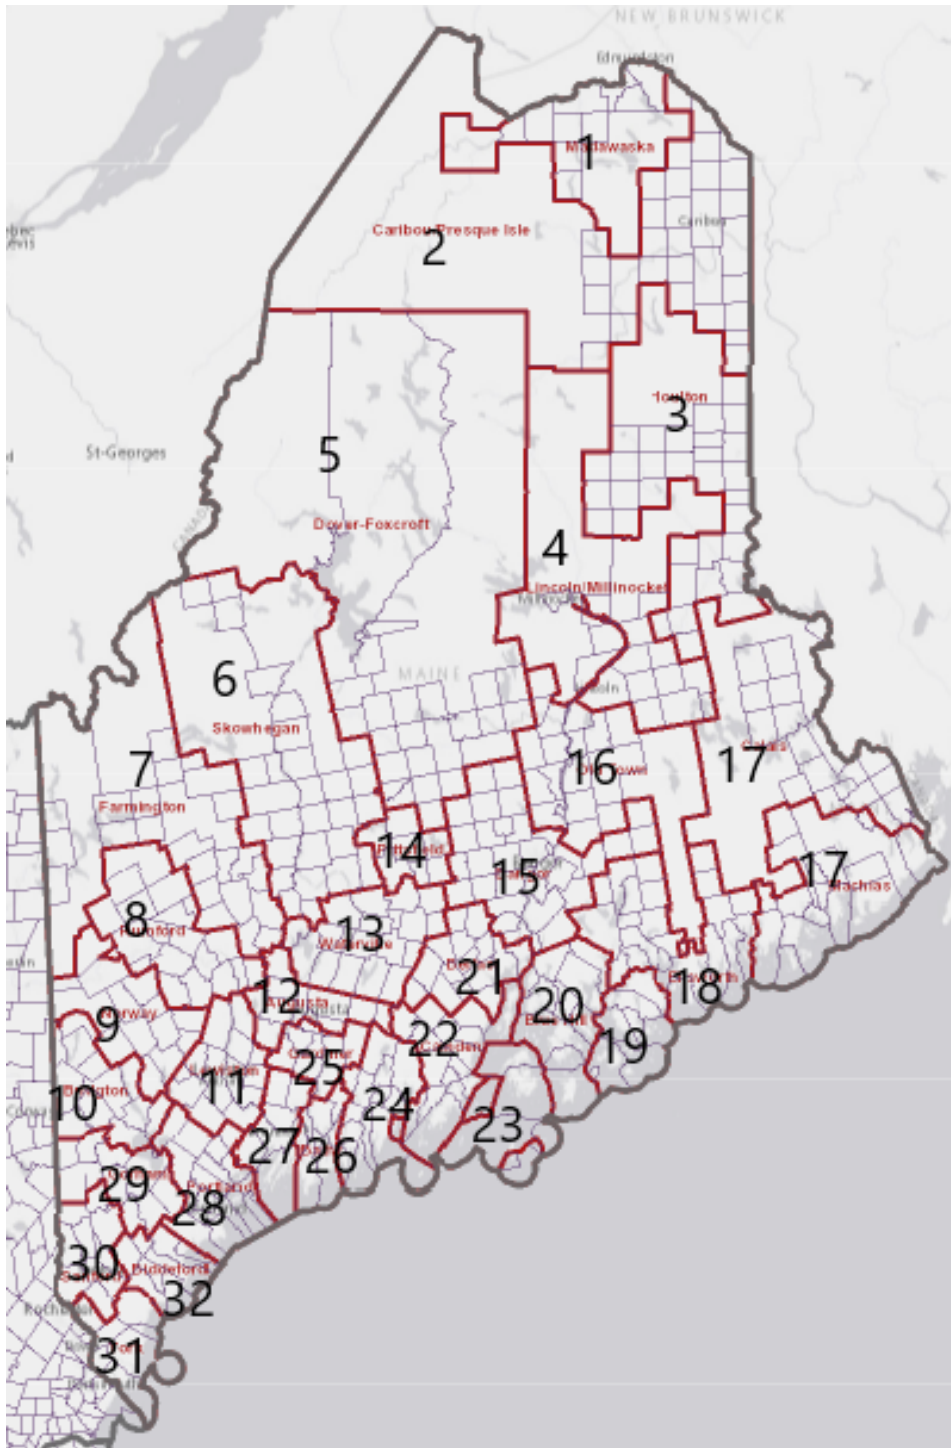

**56. Biddeford**  
Arundel  
Biddeford  
Dayton  
Kennebunk  
Kennebunkport  
Lyman  
Old Orchard Beach  
Saco

**57. Gorham**  
Buxton  
Frye Island  
Gorham  
Hollis  
Limington  
Standish

**58. Parsonsfield**  
Baldwin  
Cornish  
Hiram  
Parsonsfield  
Porter

**59. Sanford**

Acton  
Alfred  
Lebanon  
Limerick  
Newfield  
North Berwick  
Sanford  
Shapleigh  
Waterboro

**60. York**

Ogunquit  
Wells  
York

**61. Berwick**

Berwick  
Eliot  
Kittery  
South Berwick

# Rational Service Area Development

Maine Mental Health Rational Service Area Map

**1. Fort Kent**

Allagash  
Eagle Lake  
Fort Kent  
Frenchville  
Madawaska  
New Canada  
Square Lake  
St Agatha  
St Francis  
St John  
Wallagrass  
Winterville