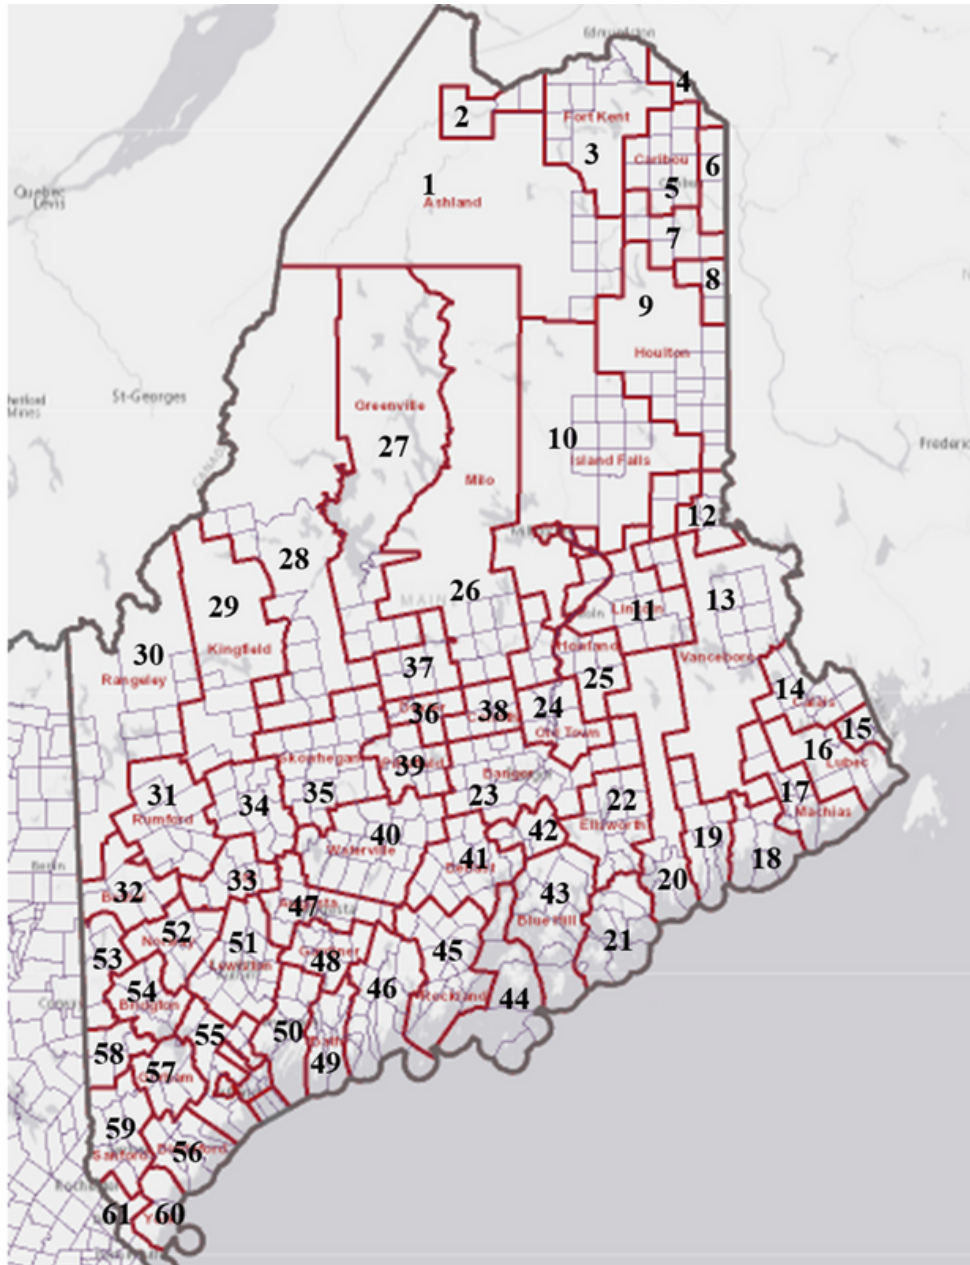

# Rational Service Area Development

Maine Primary Care Rational Service Area Map

- 1. Ashland**  
Ashland  
Central Aroostook  
Garfield  
Masardis  
Nashville  
Northwest Aroostook  
Portage Lake
- 2. Allagash**  
Allagash  
St Francis  
St John
- 3. Fort Kent**  
Eagle Lake  
Fort Kent  
Frenchville  
Madawaska  
New Canada  
St Agatha  
Square Lake  
Wallagrass  
Winterville
- 4. Van Buren**  
Grand Isle  
Van Buren  
Hamlin
- 5. Caribou**  
Caribou  
Connor  
Cyr  
New Sweden  
Perham  
Stockholm  
Washburn  
Westmanland  
Woodland
- 6. Fort Fairfield**  
Caswell  
Fort Fairfield  
Limestone
- 7. Presque Isle**  
Castle Hill  
Chapman  
Easton  
Mapleton  
Presque Isle  
Wade
- 8. Mars Hill**  
Blaine  
Bridgewater  
Mars Hill  
Westfield
- 9. Houlton**  
Amity  
Cary  
Hammond  
Hodgdon  
Houlton  
Linneus  
Littleton  
Ludlow  
Merrill  
Monticello  
New Limerick  
Oakfield  
Smyrna
- 10. Millinocket**  
Crystal  
Dyer Brook  
Hersey  
Island Falls  
Moro  
Sherman  
South Aroostook  
East Millinocket  
Medway  
Millinocket  
Mount Chase  
North Penobscot  
Patten  
Penobscot Indian Isl  
Stacyville
- 11. Lincoln**  
Macwahoc  
Carroll  
Chester  
Lakeville  
Lee  
Lincoln  
Mattawamkeag  
Springfield  
Twombly Ridge  
Webster  
Whitney  
Winn  
Woodville
- 12. Danforth**  
Bancroft  
Danforth  
Drew  
Glenwood  
Haynesville  
Kingman  
Orient  
Prentiss  
Reed  
Weston
- 13. Vanceboro**  
Codyville  
Grand Lake Stream  
North Washington  
Passamaquoddy Indian Twp  
Talmadge  
Topsfield  
Vanceboro  
Waite
- 14. Calais**  
Alexander  
Baileyville  
Baring  
Calais  
Charlotte  
Cooper  
Crawford  
Meddybemps  
Princeton  
Robbinston
- 15. Eastport**  
Eastport  
Pembroke  
Perry
- 16. Lubec**  
E Central Washington  
Lubec  
Whiting
- 17. Machias**  
Cutler  
East Machias  
Machias  
Machiasport  
Marshfield  
Northfield  
Roque Bluffs  
Wesley  
Whitneyville
- 18. Jonesboro**  
Addison  
Beals  
Columbia Falls  
Jonesboro  
Jonesport
- 19. Milbridge**  
Beddington  
Cherryfield  
Columbia  
Deblois  
Harrington  
Milbridge  
Steuben
- 20. Gouldsboro**  
East Hancock  
Gouldsboro  
Sorrento  
Sullivan  
Winter Harbor
- 21. MDI**  
Bar Harbor  
Cranberry Isles  
Frenchboro  
Marshall Island  
Mount Desert  
Southwest Harbor  
Swans Island  
Tremont
- 22. Ellsworth**  
Central Hancock  
Eastbrook  
Ellsworth  
Franklin  
Hancock  
Lamoine  
Mariaville  
Osborn  
Otis  
Trenton  
Waltham
- 23. Bangor**  
Amherst  
Aurora  
Dedham  
Great Pond  
Bangor  
Brewer  
Carmel  
Clifton  
Dixmont  
Eddington  
Etna  
Glenburn  
Hampden  
Hermon  
Holden  
Kenduskeag  
Levant  
Newburgh  
Orono  
Orrington  
Stetson  
Veazie  
Winterport
- 24. Old Town**  
Northwest Hancock  
Alton  
Argyle  
Bradley  
Greenbush  
Milford  
Old Town
- 25. Howland**  
Burlington  
East Central Penobscot  
Edinburg  
Enfield  
Howland  
Lagrange  
Lowell  
Maxfield  
Passadumkeag  
Seboeis
- 26. Milo**  
Atkinson  
Brownville  
Lake View  
Medford  
Milo  
Northeast Piscataquis  
Sebec  
Southeast Piscataquis
- 27. Greenville**  
Beaver Cove  
Blanchard  
Greenville  
Monson  
Northwest Piscataquis  
Shirley  
Willimantic
- 28. Jackman**  
Kingsbury  
Bingham  
Caratunk  
Central Somerset  
Dennistown  
Jackman  
Moose River  
Moscow  
Northeast Somerset  
Pleasant Ridge  
Seboomook Lake  
The Forks  
West Forks
- 29. Kingfield**  
Carrabassett Valley  
E Central Franklin  
Kingfield  
Phillips  
Wyman  
Highland  
Northwest Somerset
- 30. Rangeley**  
Coplin  
Dallas  
Eustis  
North Franklin  
Rangeley  
Sandy River  
Lincoln  
Magalloway  
North Oxford  
Upton