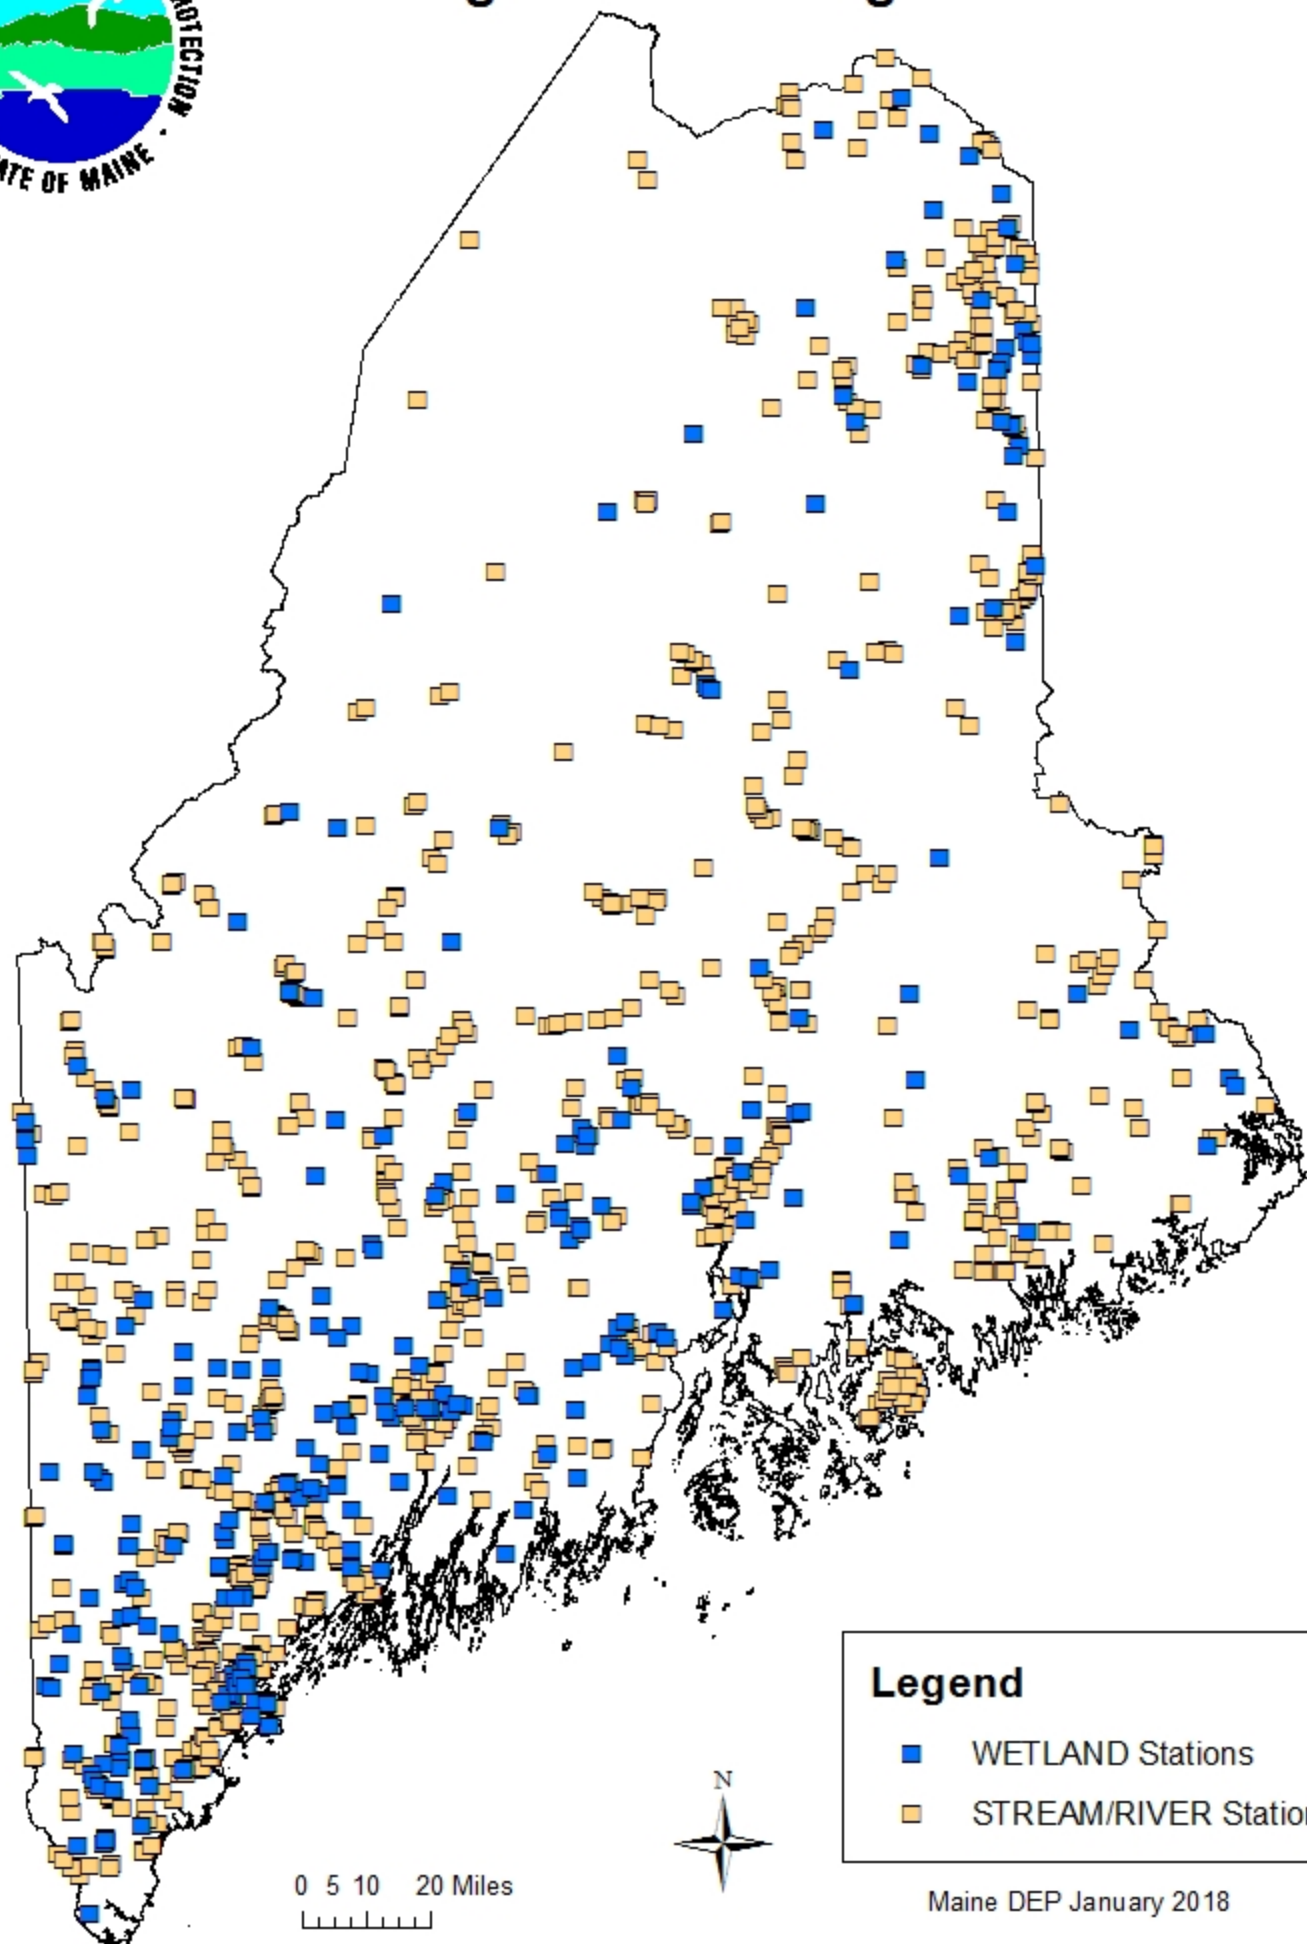

# Maine River, Stream and Wetland Biological Monitoring Stations

## Legend

- WETLAND Stations
- STREAM/RIVER Stations

Maine DEP January 2018