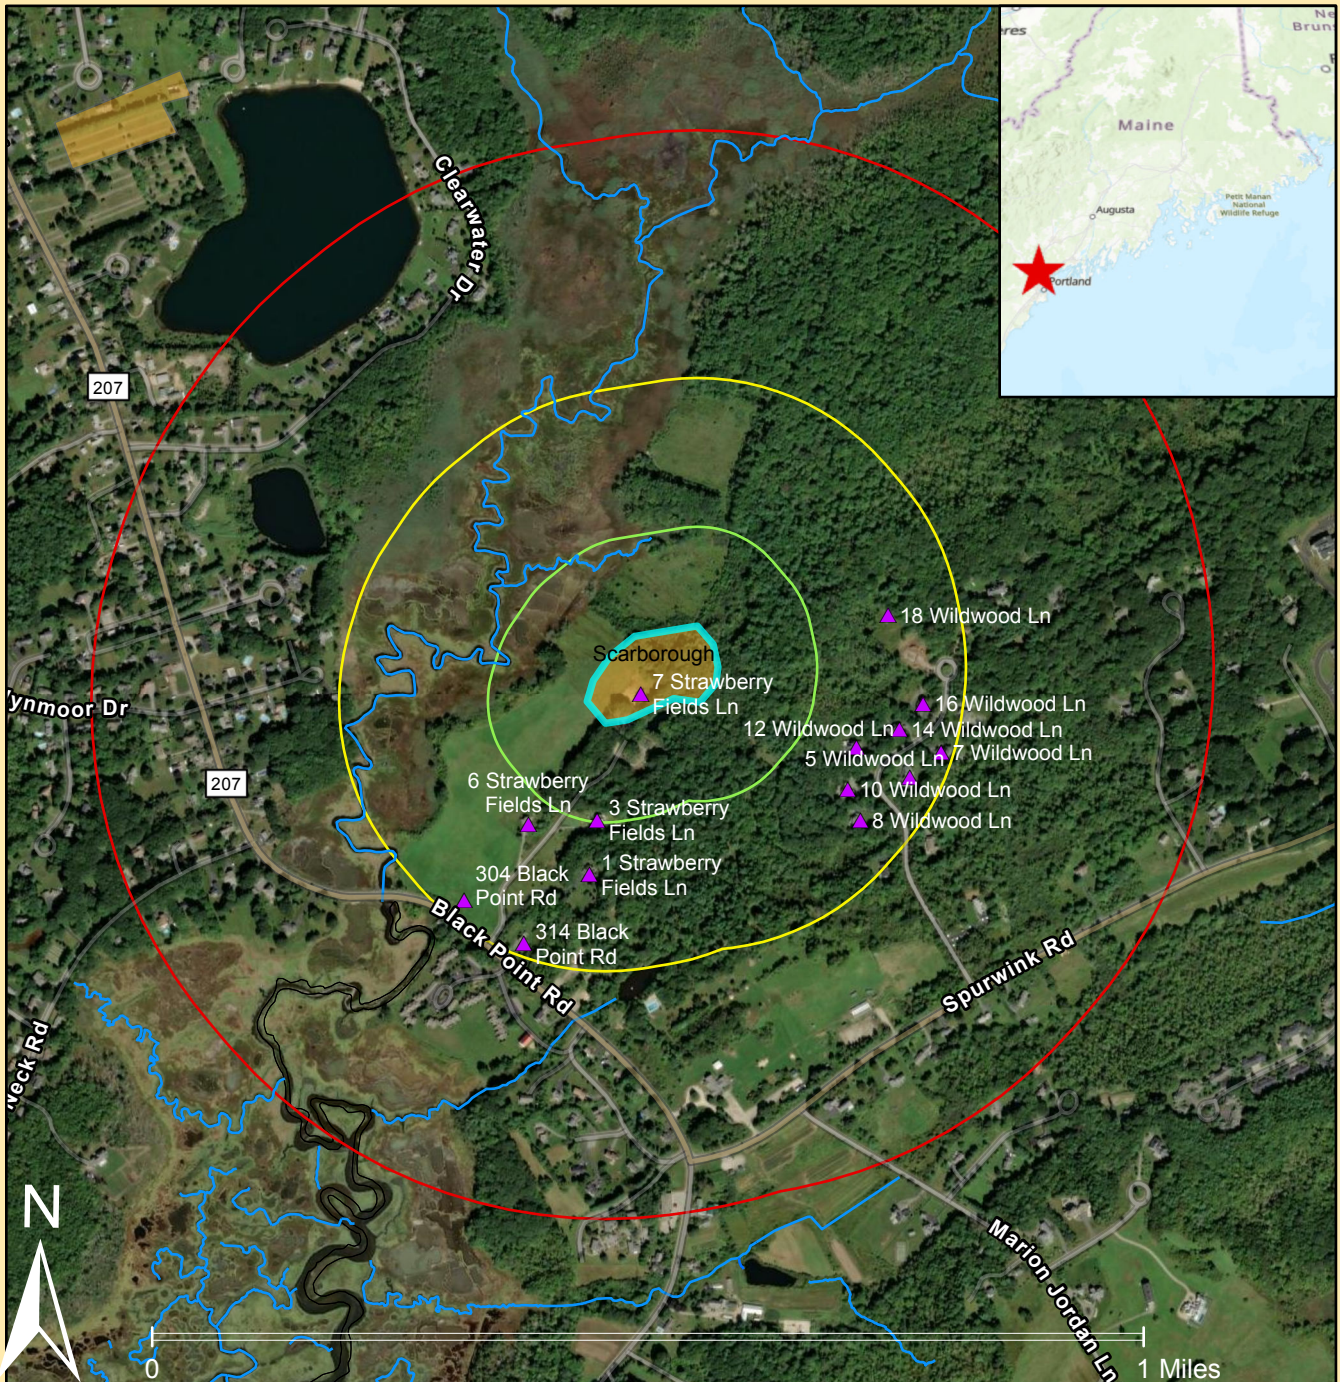

Frederick Field, Scarborough, ME

Esri, TomTom, Garmin, FAO, NOAA, USGS, EPA, NPS, USFWS, Esri Community Maps Contributors, Esri, TomTom, Garmin, SafeGraph, GeoTechnologies, Inc, METI/NASA, USGS, EPA, NPS, US Census Bureau, USDA, USFWS, Esri, USGS, Maxar

Legend

-  Address Points
-  0.5 Mile Buffer
-  0.25 Mile Buffer
-  0.1 Mile Buffer
-  Frederick Field

Spatial Reference

Name: NAD 1983 UTM Zone 19N
 PCS: NAD 1983 UTM Zone 19N
 GCS: GCS North American 1983
 Datum: North American 1983
 Projection: Transverse Mercator

Map prepared by Stephen Morin
 Date: 04/12/2024