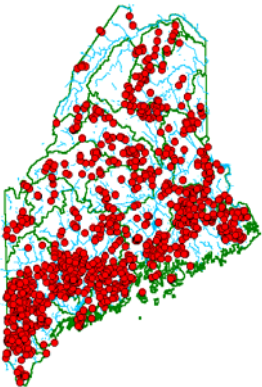

Swamp darter

Yellow perch

Walleye