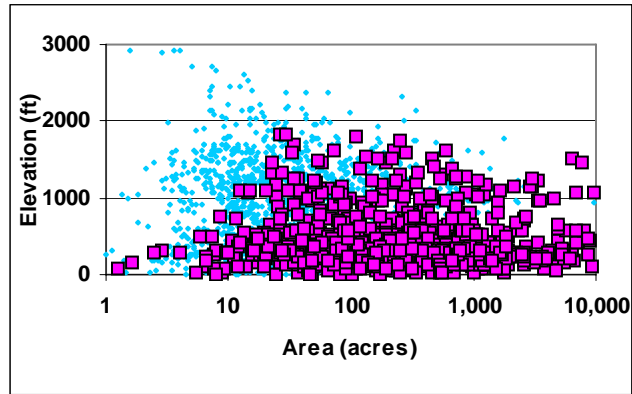

Swamp darter

Yellow perch

Walleye