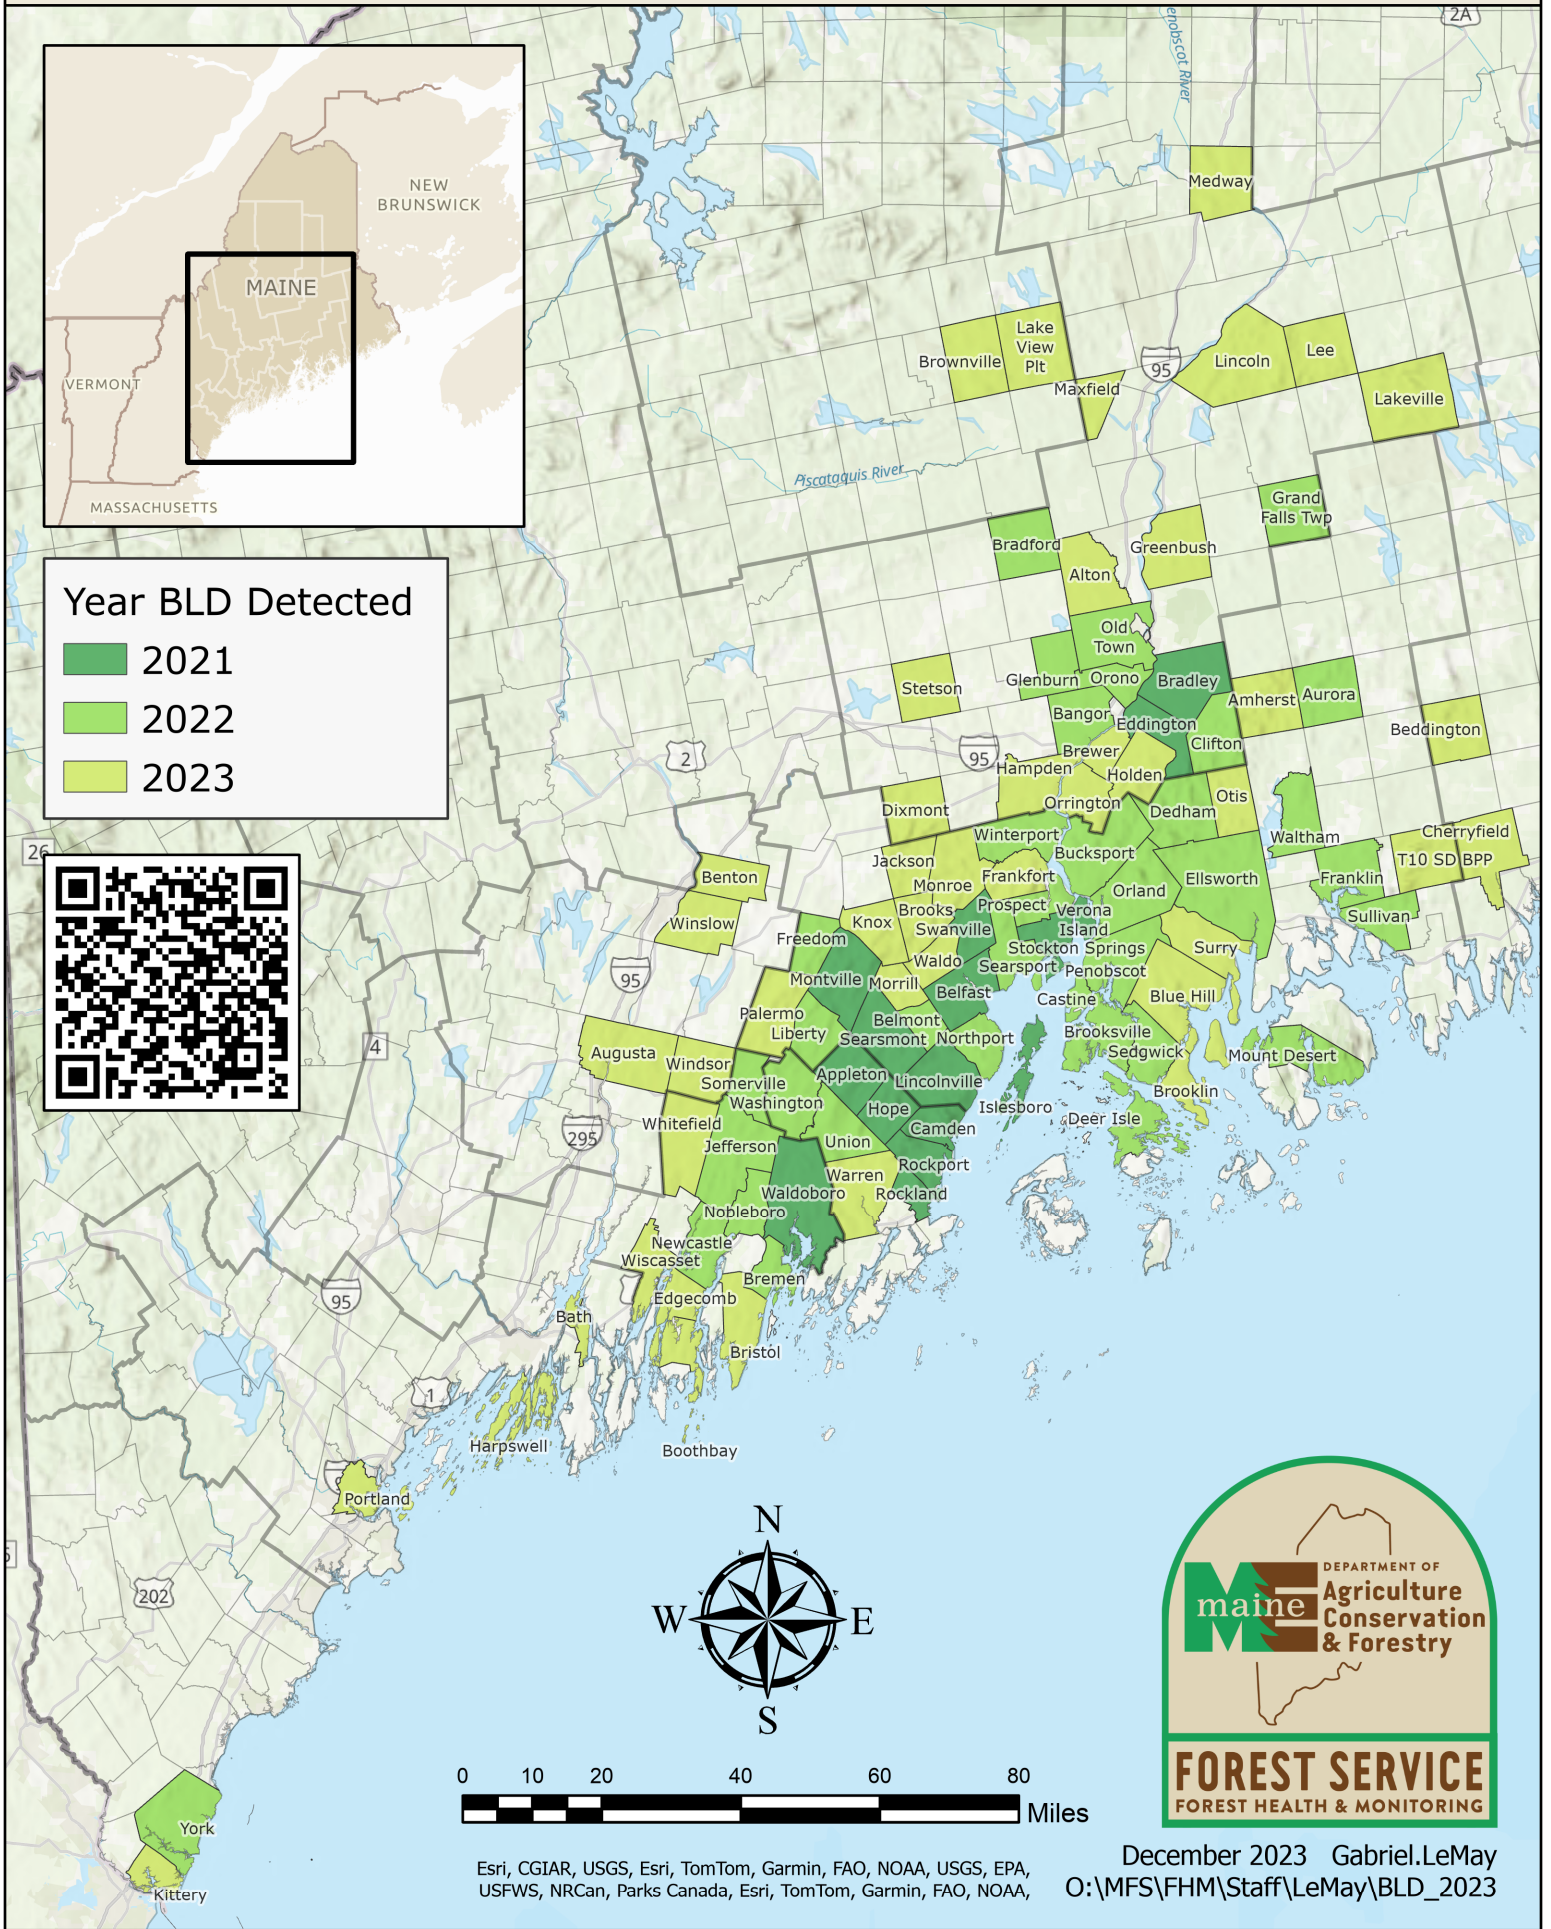

# Beech Leaf Disease (BLD) Known Distribution in Maine

**Year BLD Detected**

- 2021
- 2022
- 2023

Esri, CGIAR, USGS, Esri, TomTom, Garmin, FAO, NOAA, USGS, EPA, USFWS, NRCAN, Parks Canada, Esri, TomTom, Garmin, FAO, NOAA,