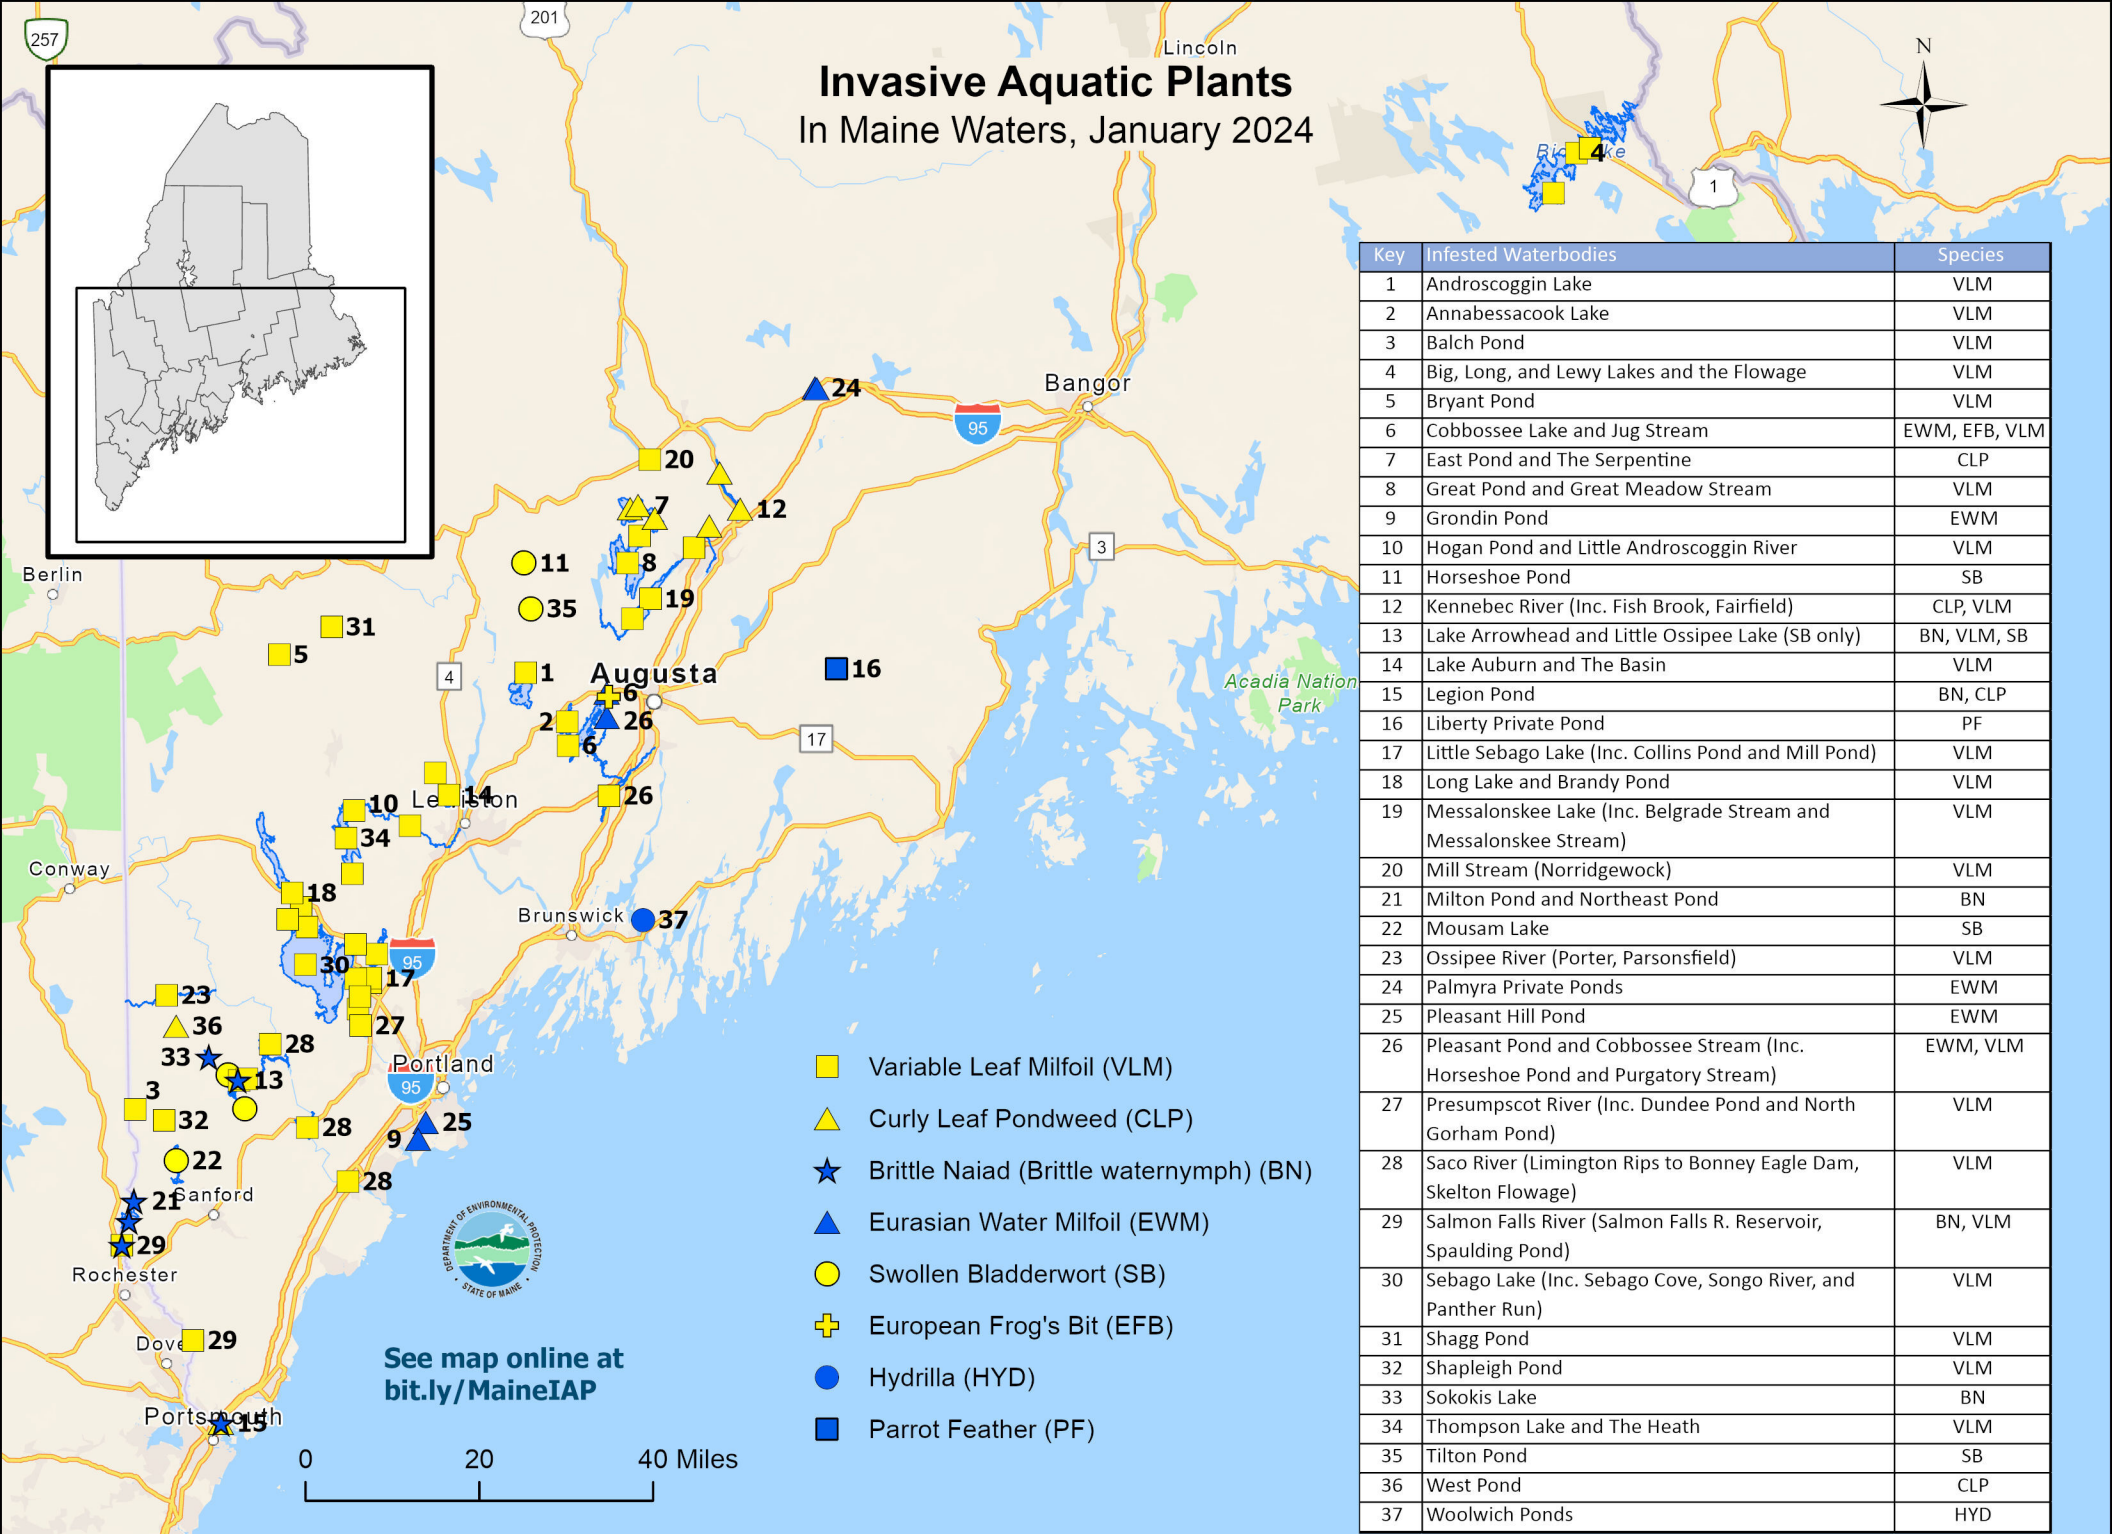

Invasive Aquatic Plants In Maine Waters, January 2024

257

201

Lincoln

Key	Infested Waterbodies	Species
1	Androscoggin Lake	VLM
2	Annabessacook Lake	VLM
3	Balch Pond	VLM
4	Big, Long, and Lewy Lakes and the Flowage	VLM
5	Bryant Pond	VLM
6	Cobbossee Lake and Jug Stream	EWM, EFB, VLM
7	East Pond and The Serpentine	CLP
8	Great Pond and Great Meadow Stream	VLM
9	Grondin Pond	EWM
10	Hogan Pond and Little Androscoggin River	VLM
11	Horseshoe Pond	SB
12	Kennebec River (Inc. Fish Brook, Fairfield)	CLP, VLM
13	Lake Arrowhead and Little Ossipee Lake (SB only)	BN, VLM, SB
14	Lake Auburn and The Basin	VLM
15	Legion Pond	BN, CLP
16	Liberty Private Pond	PF
17	Little Sebago Lake (Inc. Collins Pond and Mill Pond)	VLM
18	Long Lake and Brandy Pond	VLM
19	Messalonskee Lake (Inc. Belgrade Stream and Messalonskee Stream)	VLM
20	Mill Stream (Norridgewock)	VLM
21	Milton Pond and Northeast Pond	BN
22	Mousam Lake	SB
23	Ossipee River (Porter, Parsonsfield)	VLM
24	Palmyra Private Ponds	EWM
25	Pleasant Hill Pond	EWM
26	Pleasant Pond and Cobbossee Stream (Inc. Horseshoe Pond and Purgatory Stream)	EWM, VLM
27	Presumpscot River (Inc. Dundee Pond and North Gorham Pond)	VLM
28	Saco River (Limington Rips to Bonney Eagle Dam, Skelton Flowage)	VLM
29	Salmon Falls River (Salmon Falls R. Reservoir, Spaulding Pond)	BN, VLM
30	Sebago Lake (Inc. Sebago Cove, Songo River, and Panther Run)	VLM
31	Shagg Pond	VLM
32	Shapleigh Pond	VLM
33	Sokokis Lake	BN
34	Thompson Lake and The Heath	VLM
35	Tilton Pond	SB
36	West Pond	CLP
37	Woolwich Ponds	HYD

See map online at bit.ly/MaineIAP

Find out more: www.maine.gov/dep/water/invasives